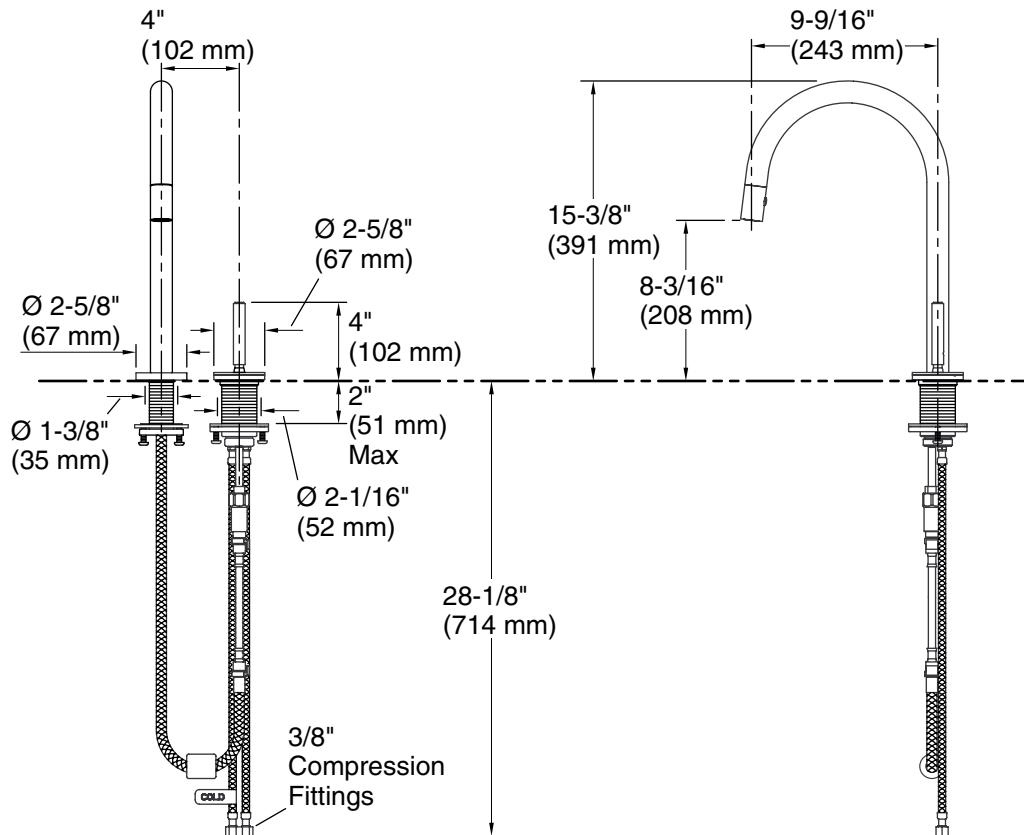

FEATURES

- Solid brass construction for durability and reliability
- Utilizes installation ring and flexible inlet connections for ease of installation
- High-arch spout design with 360 degree rotation offers superior clearance for a variety of sink activities
- One-piece, self-contained ceramic disc valve allows for both volume and temperature control
- Sprayhead provides both laminar and spray functions at the touch of a button
- 'In the deck' joystick valving is simple in form but strong in function
- Balljoint technology for ease of movement
- PVD finish provides a durable finish to accommodate the high-traffic kitchen environment
- 1.8 gal/min (6.8 l/min) flow rate
- Meets CalGreen requirements for kitchen faucets
- Complements the One kitchen faucet collection

CODES/STANDARDS APPLICABLE

Specified model meets or exceeds the following:

- ADA Compliant Lever Handle
- ICC/ANSI A117.1
- NSF 61
- ASME A112.18.1/CSA B125.1
- Energy Policy Act of 1992
- California Energy Commission (CEC)
- All applicable US Federal and State material regulations

ADA

SPECIFIED MODEL

Model	Description	Finishes		
P25200-00	One Pull-Down Kitchen Faucet	<input type="checkbox"/> CP Polished Chrome	<input type="checkbox"/> AD Nickel Silver	<input type="checkbox"/> AG Brushed Nickel
		<input type="checkbox"/> GN Gunmetal	<input type="checkbox"/> ULB Unlacquered Brass	* <input type="checkbox"/> BL Matte Black
Recommended Accessories				
P25215-00	One Soap/Lotion Dispenser	<input type="checkbox"/> CP Polished Chrome	<input type="checkbox"/> AD Nickel Silver	<input type="checkbox"/> AG Brushed Nickel
		<input type="checkbox"/> GN Gunmetal	<input type="checkbox"/> ULB Unlacquered Brass	* <input type="checkbox"/> BL Matte Black
1102407	Kit for countertops over 2" (51 mm) thick	<input type="checkbox"/> NA		