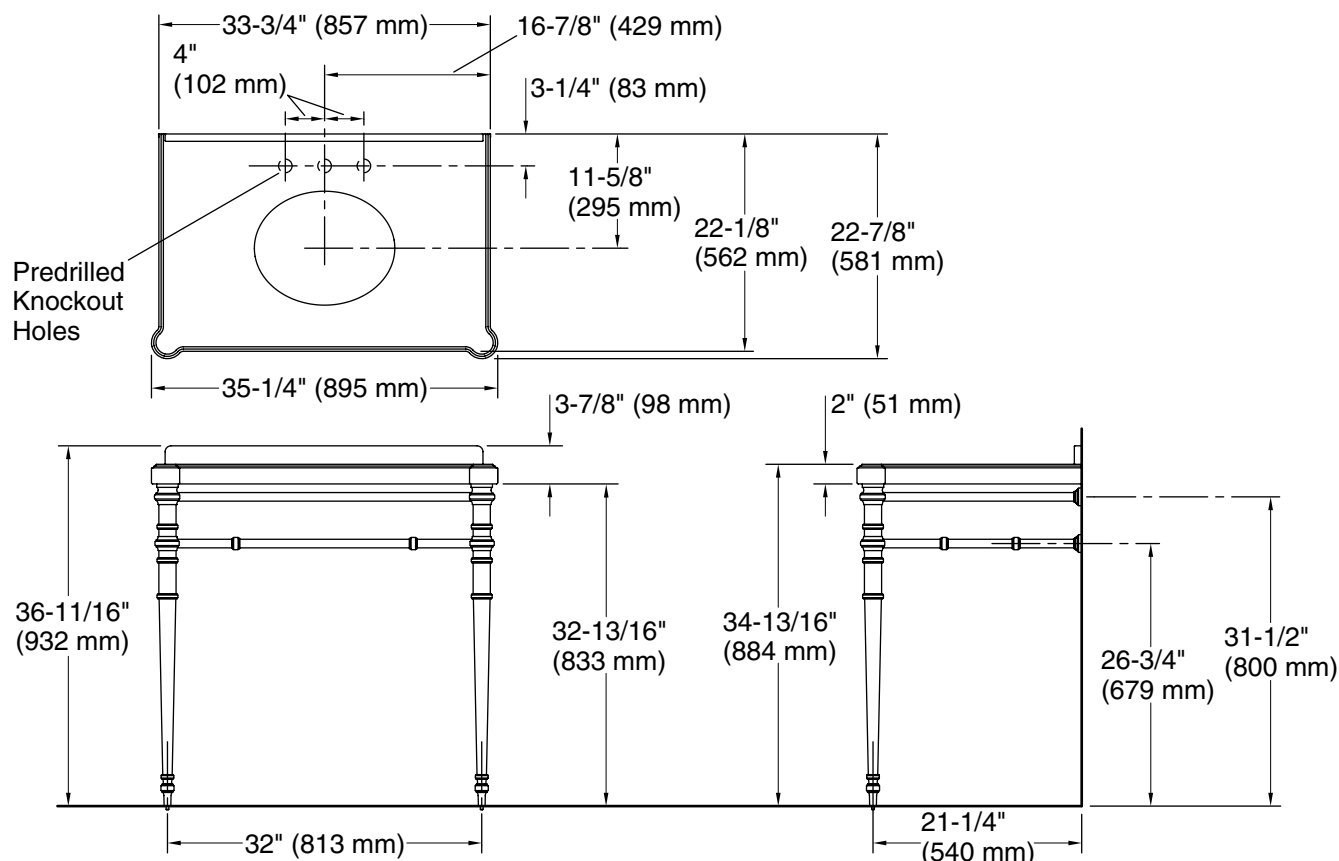

FEATURES

- Console top features pre-cut knock-out holes for a widespread or single-control sink faucet
- Legs include functional towel bar and solid brass construction
- Complements the Inigo collection

SPECIFIED MODEL				
Model	Description	Finishes		
P74300-LV	Inigo Console Table Top	<input type="checkbox"/> WC White Carrara Marble	<input type="checkbox"/> GL Grigio Limestone	
P74301-00	Inigo Console Table Legs with Towel Bar	<input type="checkbox"/> CP Polished Chrome	<input type="checkbox"/> AD Nickel Silver	<input type="checkbox"/> W6 Weathered Bronze
P72033-00	Undercounter Basin	<input type="checkbox"/> 0 Stucco White	<input type="checkbox"/> 96 Linen	
Optional Accessories				
P21641-00	Kallista P-Trap	<input type="checkbox"/> CP Polished Chrome	<input type="checkbox"/> AD Nickel Silver	<input type="checkbox"/> W6 Weathered Bronze
P21642-00	Traditional Supply Line, Basin Set	<input type="checkbox"/> CP Polished Chrome	<input type="checkbox"/> AD Nickel Silver	<input type="checkbox"/> W6 Weathered Bronze