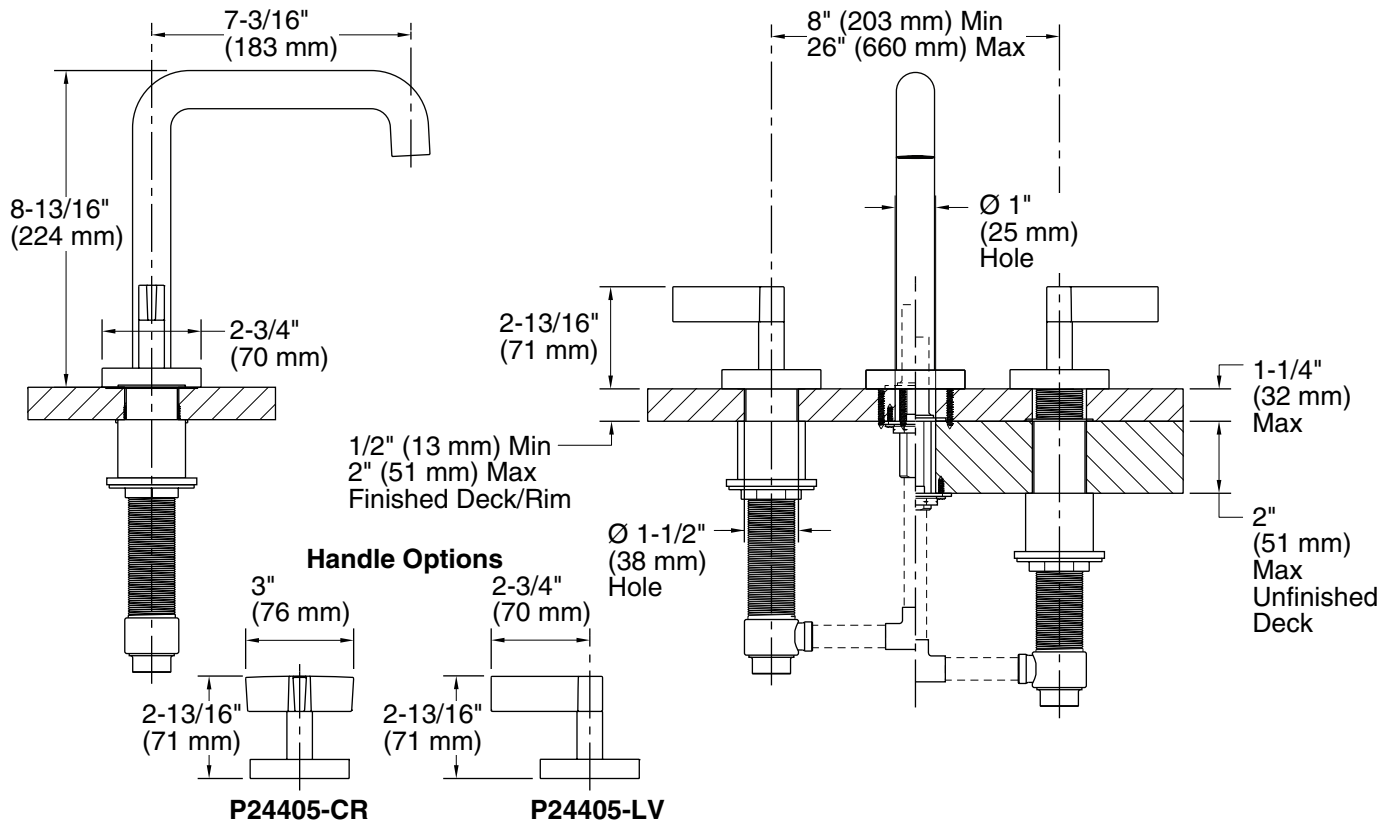

FEATURES

- Solid brass construction for durability and reliability
- Bath- or deck-mount
- 7-3/16" (183 mm) spout
- Quarter-turn washerless ceramic disc valves
- Complements the One collection

CODES/STANDARDS APPLICABLE

Specified model meets or exceeds the following:

- ADA
- ASME A112.18.1/CSA B125.1
- ICC/ANSI A117.1

P24405

ADA

SPECIFIED MODEL		
Model	Description	Finishes
P24405-CR	One Tall Spout Deck-Mount Bath Set, Cross Handles	<input type="checkbox"/> CP Polished Chrome <input type="checkbox"/> AD Nickel Silver <input type="checkbox"/> AG Brushed Nickel
		<input type="checkbox"/> GN Gunmetal <input type="checkbox"/> ULB Unlacquered Brass * BL Matte Black
P24405-LV	One Tall Spout Deck-Mount Bath Set, Lever Handles	<input type="checkbox"/> CP Polished Chrome <input type="checkbox"/> AD Nickel Silver <input type="checkbox"/> AG Brushed Nickel
		<input type="checkbox"/> GN Gunmetal <input type="checkbox"/> ULB Unlacquered Brass * BL Matte Black
Required Rough-in		
P19303-00	3/4" Ceramic High-Flow Valve System	<input type="checkbox"/> NA