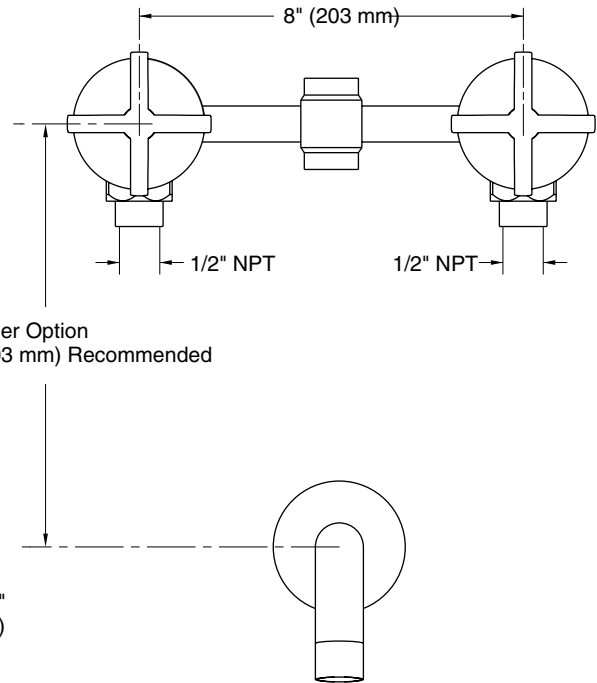

### FEATURES

- Solid Brass Construction for Durability and Reliability
- 1/2" NPT Valve Construction
- 3/4" NPSM Spout Connection
- Complements the One Collection

### Handle Options

**P24425-CR**

**P24425-LV**

### Spout Installation Information

SPECIFIED MODEL		FINISHES		
Model	Description	Finishes		
P24425-CR	One Wall Mount Bath Set with Spout, Cross Handles	<input type="checkbox"/> CP Polished Chrome	<input type="checkbox"/> AD Nickel Silver	<input type="checkbox"/> AG Brushed Nickel
		<input type="checkbox"/> GN Gunmetal	<input type="checkbox"/> ULB Unlacquered Brass	* <input type="checkbox"/> BL Matte Black
P24425-LV	One Wall Mount Bath Set with Spout, Lever Handles	<input type="checkbox"/> CP Polished Chrome	<input type="checkbox"/> AD Nickel Silver	<input type="checkbox"/> AG Brushed Nickel
		<input type="checkbox"/> GN Gunmetal	<input type="checkbox"/> ULB Unlacquered Brass	* <input type="checkbox"/> BL Matte Black
Required Rough-in				
P29517-00	Rough-in	<input type="checkbox"/> NA		