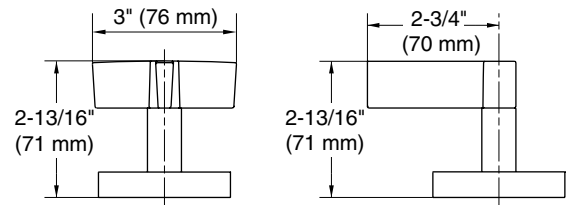

Handle Options

P24425-CR

P24425-LV

Spout Installation Information

SPECIFIED MODEL		FINISHES		
Model	Description	Finishes		
P24425-CR	One Wall Mount Bath Set with Spout, Cross Handles	☐ CP Polished Chrome	☐ AD Nickel Silver	☐ AG Brushed Nickel
		☐ GN Gunmetal	☐ ULB Unlacquered Brass	* ☐ BL Matte Black
P24425-LV	One Wall Mount Bath Set with Spout, Lever Handles	☐ CP Polished Chrome	☐ AD Nickel Silver	☐ AG Brushed Nickel
		☐ GN Gunmetal	☐ ULB Unlacquered Brass	* ☐ BL Matte Black
Required Rough-in				
P29517-00	Rough-in	☐ NA		

* BL Matte Black available Winter 2019

We reserve the right to make revisions without notice in the design of products or in packaging unless this right has specifically been waived at the time the order is accepted.