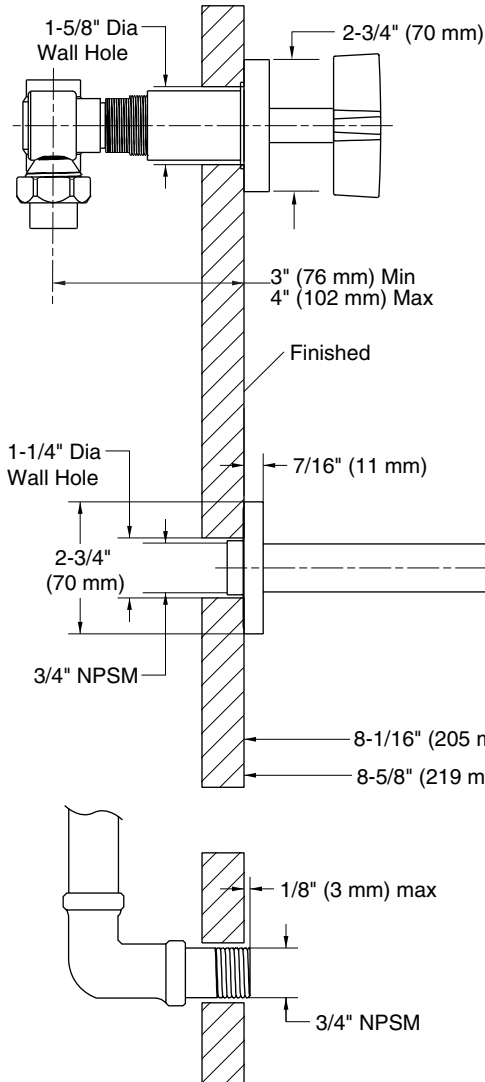

### FEATURES

- Solid Brass Construction for Durability and Reliability
- 1/2" NPT Valve Construction
- 3/4" NPSM Spout Connection
- Complements the One Collection

### Handle Options

**P24425-CR**

**P24425-LV**

### Spout Installation Information

SPECIFIED MODEL		FINISHES		
Model	Description	Finishes		
P24425-CR	One Wall Mount Bath Set with Spout, Cross Handles	<input type="checkbox"/> CP Polished Chrome	<input type="checkbox"/> AD Nickel Silver	<input type="checkbox"/> AG Brushed Nickel
		<input type="checkbox"/> GN Gunmetal	<input type="checkbox"/> ULB Unlacquered Brass	* <input type="checkbox"/> BL Matte Black
P24425-LV	One Wall Mount Bath Set with Spout, Lever Handles	<input type="checkbox"/> CP Polished Chrome	<input type="checkbox"/> AD Nickel Silver	<input type="checkbox"/> AG Brushed Nickel
		<input type="checkbox"/> GN Gunmetal	<input type="checkbox"/> ULB Unlacquered Brass	* <input type="checkbox"/> BL Matte Black
Required Rough-in				
P29517-00	Rough-in	<input type="checkbox"/> NA		