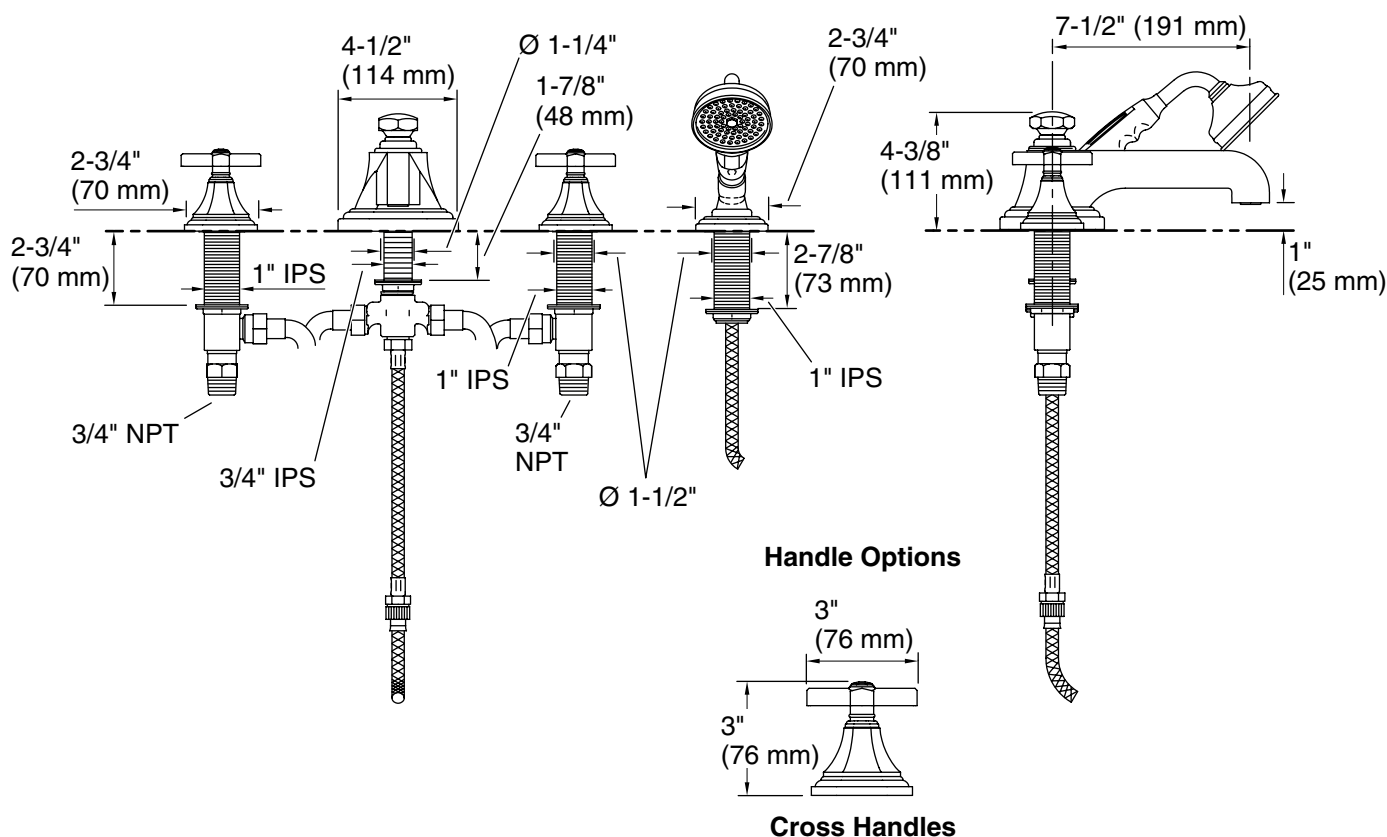

KALLISTA®

For Town Deck-Mount Bath Set with Diverter and Handshower

FEATURES

P22711

Deck Bath Set

- Solid brass construction for durability and reliability
- Quarter-turn washerless ceramic disc valves
- 3/4 high flow valves
- Coordinates with the For Town collection

Handshower

- Solid brass construction for durability and reliability
- 2.5 gal/min (9.5 l/min)
- Coordinates with For Town collection

SPECIFIED MODEL

Model	Description	Finishes		
P22711-CC	For Town Deck-Mount Bath Set with Diverter and Handshower, Crystal, Cross Handles	<input type="checkbox"/> CP Polished Chrome	<input type="checkbox"/> AD Nickel Silver	<input type="checkbox"/> AG Brushed Nickel
P22711-BC	For Town Deck-Mount Bath Set with Diverter and Handshower, Black Obsidian, Cross Handles	<input type="checkbox"/> CP Polished Chrome	<input type="checkbox"/> AD Nickel Silver	<input type="checkbox"/> AG Brushed Nickel
P22711-GC	For Town Deck-Mount Bath Set with Diverter and Handshower, Green Nephrite Jade, Cross Handles	<input type="checkbox"/> CP Polished Chrome	<input type="checkbox"/> AD Nickel Silver	<input type="checkbox"/> AG Brushed Nickel