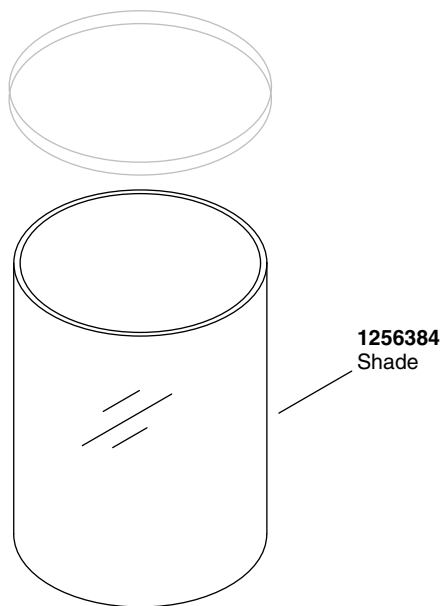

Service Parts

P34020
P34020W
P34021
P34021W

T-10 Incandescent Tubular
Bulb, 100 Watt Max

**Finish/color code must be specified when ordering

We reserve the right to make revisions without notice in the design of products or in packaging unless this right has specifically been waived at the time the order is accepted.