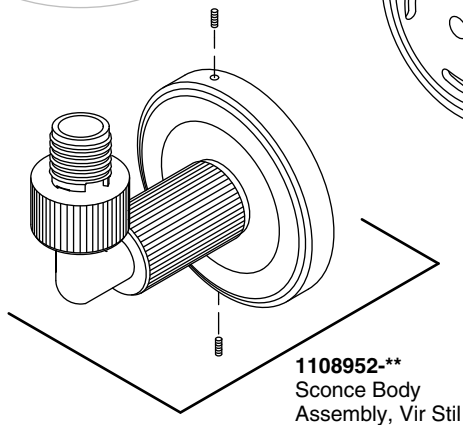

Service Parts

P34020
P34020W
P34021
P34021W

T-10 Incandescent Tubular
Bulb, 100 Watt Max

**Finish/color code must be specified when ordering

We reserve the right to make revisions without notice in the design of products or in packaging unless this right has specifically been waived at the time the order is accepted.