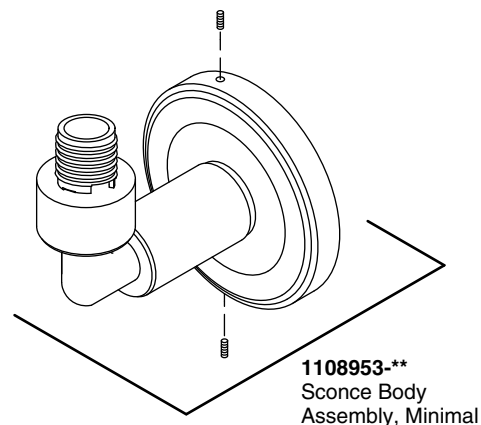

Service Parts

P34020
P34020W
P34021
P34021W

T-10 Incandescent Tubular
Bulb, 100 Watt Max

**Finish/color code must be specified when ordering

We reserve the right to make revisions without notice in the design of products or in packaging unless this right has specifically been waived at the time the order is accepted.