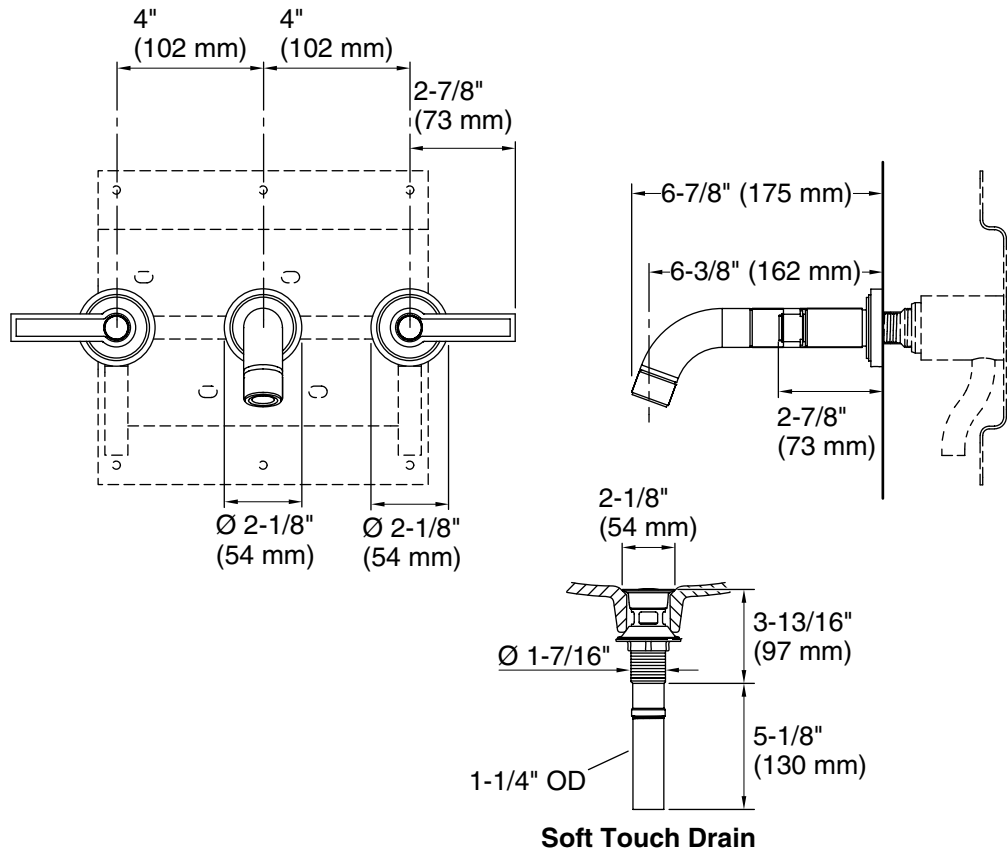

FEATURES

- Brass construction for durability and reliability
- Quarter-turn washerless ceramic disc valves
- 1.2 gal/min (4.5 l/min) maximum flow rate
- Available with lever handles
- Meets CalGreen requirements for lavatory faucets
- Complements the Vir Stil Minimal collection

CODES/STANDARDS APPLICABLE

Specified model meets or exceeds the following:

- ASME A112.18.1/CSA B125.1
- NSF 61
- ADA
- EPA WaterSense®

P24201

Soft Touch Drain

SPECIFIED MODEL

Model	Description	Finishes	
P24201-LV	Vir Stil Minimal Wall-Mount Basin Set, Lever Handles	<input type="checkbox"/> CP Polished Chrome	<input type="checkbox"/> AD Nickel Silver
		<input type="checkbox"/> AG Brushed Nickel	<input type="checkbox"/> LB Bronze
Required Rough-in			
P29304-00	Rough-in	<input type="checkbox"/> NA	