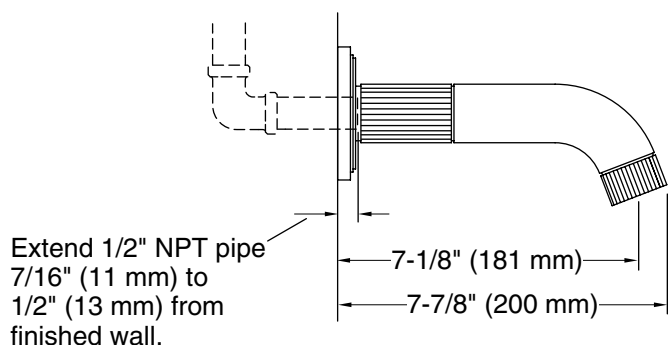

### FEATURES

- Solid brass construction for durability and reliability
- Brass valve body with 3/4" NPT connections
- 3/4" quarter-turn washerless ceramic disc valve
- Brass spout with 1/2" NPT connection
- Complements the Vir Stil collection

### SPECIFIED MODEL

Model	Description	Finishes			
P24114-00	Vir Stil Bath Spout	<input type="checkbox"/> CP Polished Chrome	<input type="checkbox"/> AD Nickel Silver	<input type="checkbox"/> AG Brushed Nickel	<input type="checkbox"/> LB Bronze