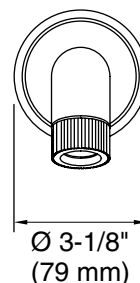

### FEATURES

- Solid brass construction for durability and reliability
- Brass valve body with 3/4" NPT connections
- 3/4" quarter-turn washerless ceramic disc valve
- Brass spout with 1/2" NPT connection
- Complements the Vir Stil collection

### SPECIFIED MODEL

Model	Description	Finishes			
P24114-00	Vir Stil Bath Spout	<input type="checkbox"/> CP Polished Chrome	<input type="checkbox"/> AD Nickel Silver	<input type="checkbox"/> AG Brushed Nickel	<input type="checkbox"/> LB Bronze