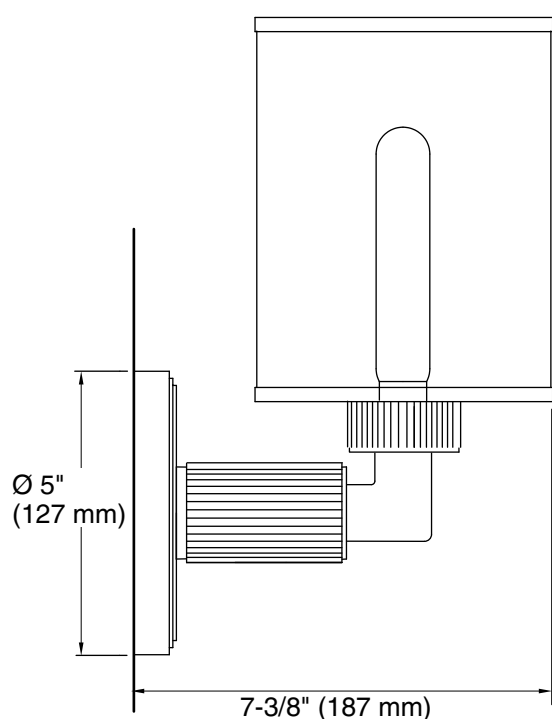

FEATURES

- Solid brass construction for durability and reliability
- Concealed mounting creates a finished look
- Quality white frosted glass shade
- 100-watt maximum
- Complements the Vir Stil collection

CODES/STANDARDS APPLICABLE

Specified model meets or exceeds the following:

- UL 1598
- CSA C22.2 No. 250.0

P34020

IMPORTANT SAFETY NOTES

- This fixture has been rated for up to 100-watt incandescent bulbs (not included). To avoid risk of fire or overheating: **Do not exceed the recommended wattage.**
- Not intended for outdoor use.

ELECTRICAL NOTES

Use 3-1/2" (89 mm) or 4" (102 mm) eight-sided electrical box for installation.

SPECIFIED MODEL

Model	Description	Finishes			
P34020-00	Vir Stil Wall Sconce	<input type="checkbox"/> CP Polished Chrome	<input type="checkbox"/> AG Brushed Nickel	<input type="checkbox"/> AD Nickel Silver	<input type="checkbox"/> LB Bronze