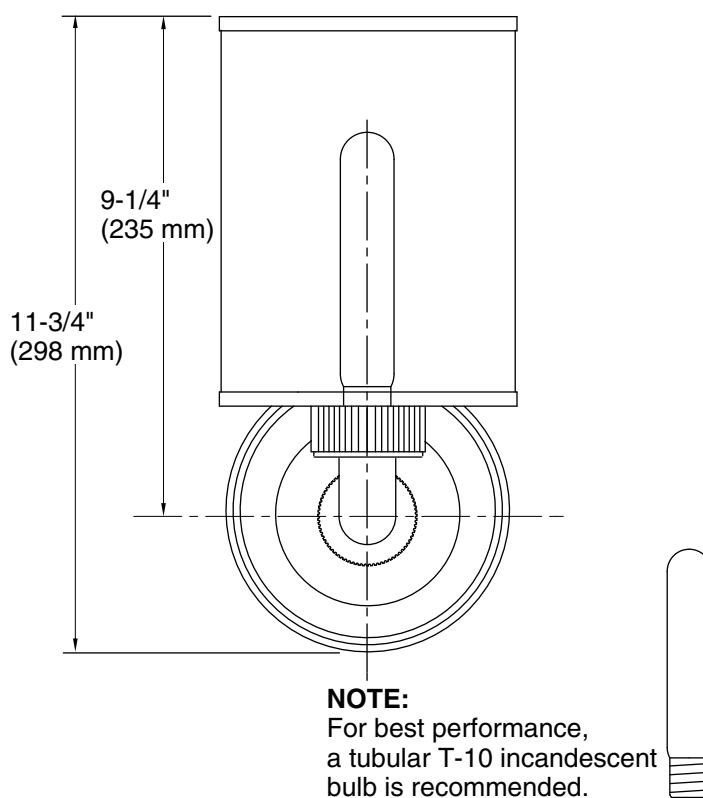

FEATURES

- Solid brass construction for durability and reliability
- Concealed mounting creates a finished look
- Quality white frosted glass shade
- 100-watt maximum
- Complements the Vir Stil collection

CODES/STANDARDS APPLICABLE

Specified model meets or exceeds the following:

- UL 1598
- CSA C22.2 No. 250.0

P34020

IMPORTANT SAFETY NOTES

- This fixture has been rated for up to 100-watt incandescent bulbs (not included). To avoid risk of fire or overheating: **Do not exceed the recommended wattage.**
- Not intended for outdoor use.

ELECTRICAL NOTES

Use 3-1/2" (89 mm) or 4" (102 mm) eight-sided electrical box for installation.

SPECIFIED MODEL

Model	Description	Finishes			
P34020-00	Vir Stil Wall Sconce	<input type="checkbox"/> CP Polished Chrome	<input type="checkbox"/> AG Brushed Nickel	<input type="checkbox"/> AD Nickel Silver	<input type="checkbox"/> LB Bronze