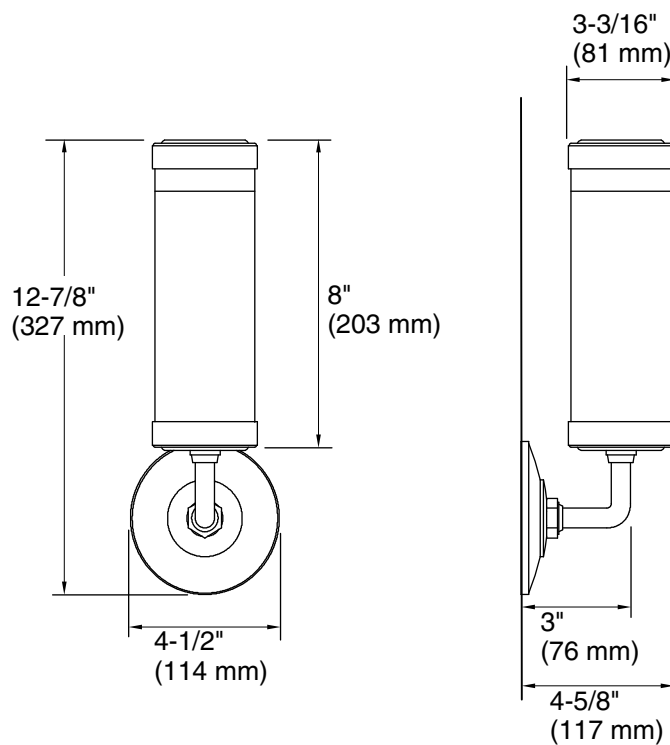

FEATURES

- Solid brass construction for durability and reliability
- Concealed mounting creates a finished look
- Quality white frosted glass shade
- 60-watt maximum
- Complements the For Loft collection

CODES/STANDARDS APPLICABLE

- Specified model meets or exceeds the following:
- UL 1598
 - CSA C22.2 No. 250.0

P31221

ELECTRICAL NOTES

Use 3-1/2" (89 mm) or 4" (102 mm) eight-sided electrical box for installation.
Uses E-12 light bulb (60-watt maximum)