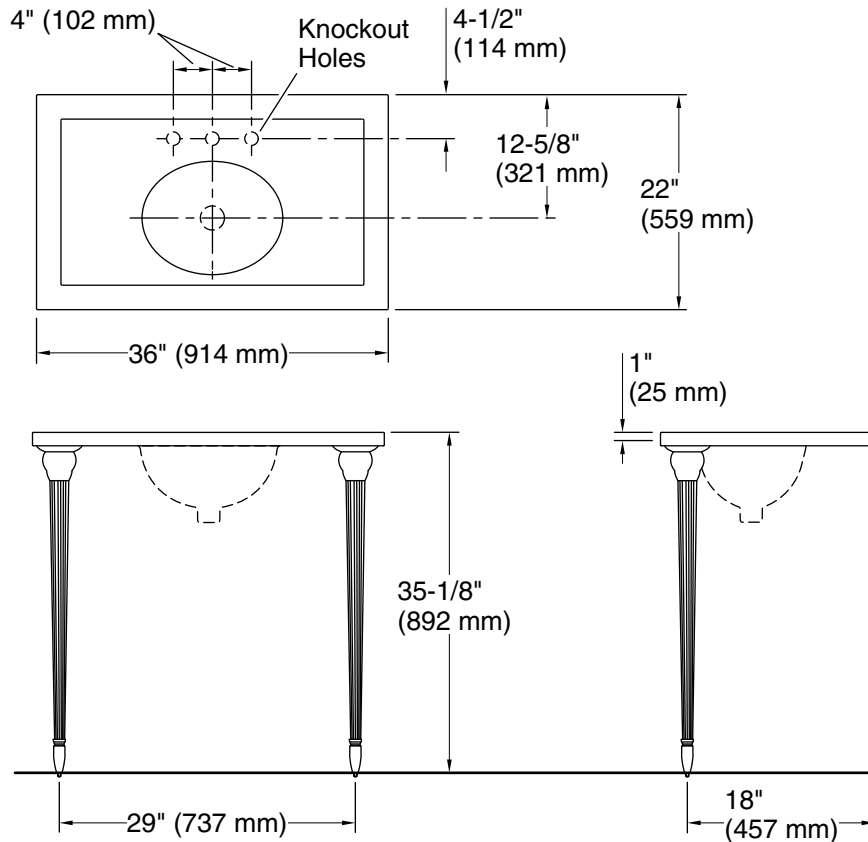

FEATURES

- Top is cut from a single piece of marble
- Solid brass leg construction for durability and reliability
- Console top features precut knock-out holes for a widespread or single control basin set
- Complements the For Town collection

PRODUCT INFORMATION	ROUGHING-IN NOTES
Included Components: Wall Mounting Bracket	All dimensions are nominal.

SPECIFIED MODEL				
Model	Description	Finishes		
P74000-00	For Town Precut Marble Top	<input type="checkbox"/> WC White Carrara	<input type="checkbox"/> NM Nero Marquina	
P74001-00	For Town Console Table Legs (2 Required)	<input type="checkbox"/> CP Polished Chrome	<input type="checkbox"/> AD Nickel Silver	<input type="checkbox"/> AG Brushed Nickel
P72033-00	Under-mount Basin	<input type="checkbox"/> 0 Stucco White		
Required Accessories				
P21632-00	For Town Basin Supply Valve, Cross Handle (2 Required)	<input type="checkbox"/> CP Polished Chrome	<input type="checkbox"/> AD Nickel Silver	<input type="checkbox"/> AG Brushed Nickel
P21632-LV	For Town Basin Supply Valve, Lever Handle (2 Required)	<input type="checkbox"/> CP Polished Chrome	<input type="checkbox"/> AD Nickel Silver	<input type="checkbox"/> AG Brushed Nickel
P21632-CC	For Town Basin Supply Valve, Crystal Cross Handle (2 Required)	<input type="checkbox"/> CP Polished Chrome	<input type="checkbox"/> AD Nickel Silver	<input type="checkbox"/> AG Brushed Nickel
P21632-BC	For Town Basin Supply Valve, Black Obsidian Cross Handle (2 Required)	<input type="checkbox"/> CP Polished Chrome	<input type="checkbox"/> AD Nickel Silver	<input type="checkbox"/> AG Brushed Nickel
P21641-00	P-Trap Assembly	<input type="checkbox"/> CP Polished Chrome	<input type="checkbox"/> AD Nickel Silver	<input type="checkbox"/> AG Brushed Nickel