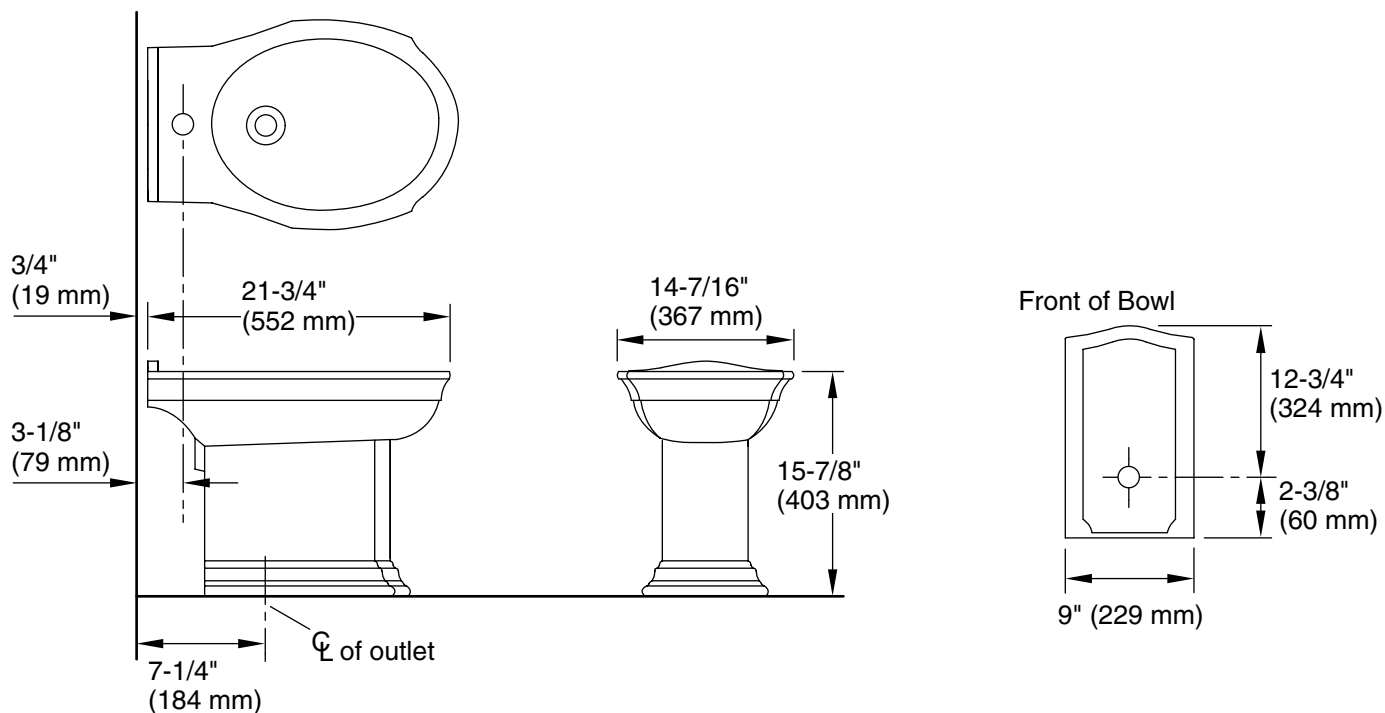

### CODES/STANDARDS APPLICABLE

Specified model meets or exceeds the following:

- ASME A112.19.2/CSA B45.1

## P71020

PRODUCT INFORMATION	
Configuration	Faucet deck
Outlet	1-13/16" (46 mm)
Faucet Hole	1-3/8" (35 mm)

ROUGHING-IN NOTES
All dimensions are nominal.

SPECIFIED MODEL			
Model	Description	Finishes	
P71020-00	Hampstead Bidet	<input type="checkbox"/> 0 Stucco White	
Optional Accessories			
P22105-00	Hampstead Bidet Set, Cross Handles	<input type="checkbox"/> CP Polished Chrome	<input type="checkbox"/> AD Nickel Silver
		<input type="checkbox"/> AG Brushed Nickel	<input type="checkbox"/> BZ Antique Bronze