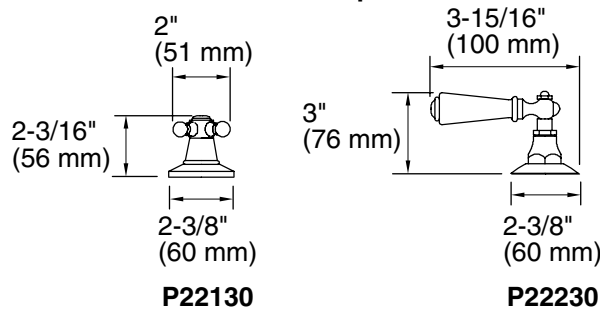

KALLISTA®

Hampstead® Basin Set with Traditional Spout

FEATURES

- Solid brass construction for durability and reliability
- Brass valve bodies
- Quarter-turn washerless ceramic disc valves
- Flexible connections for easy installation
- 1.2 gal/min (4.5 l/min) maximum flow rate
- Meets CalGreen requirements for bathroom sink faucets
- Complements the Hampstead collection

CODES/STANDARDS APPLICABLE P22130, P22230

Specified model meets or exceeds the following:

- ADA
- ASME A112.18.1/CSA B125.1
- ICC/ANSI A117.1
- NSF 61
- EPA WaterSense®

Handle Options

P22130

P22230

SPECIFIED MODEL

Model	Description	Finishes		
P22130-CR	Hampstead Basin Set with Traditional Spout, Cross Handles	<input type="checkbox"/> CP Polished Chrome	<input type="checkbox"/> AD Nickel Silver	<input type="checkbox"/> AG Brushed Nickel
P22230-LV	Hampstead Basin Set with Traditional Spout, White Lever Handles	<input type="checkbox"/> CP Polished Chrome	<input type="checkbox"/> AD Nickel Silver	<input type="checkbox"/> AG Brushed Nickel
P22230-BL	Hampstead Basin Set with Traditional Spout, Black Lever Handles	<input type="checkbox"/> CP Polished Chrome	<input type="checkbox"/> AD Nickel Silver	<input type="checkbox"/> AG Brushed Nickel
Optional Accessory				
P10924-XX	Hampstead Metal Lever Handle Insert (Each)	<input type="checkbox"/> CP Polished Chrome	<input type="checkbox"/> AD Nickel Silver	<input type="checkbox"/> AG Brushed Nickel