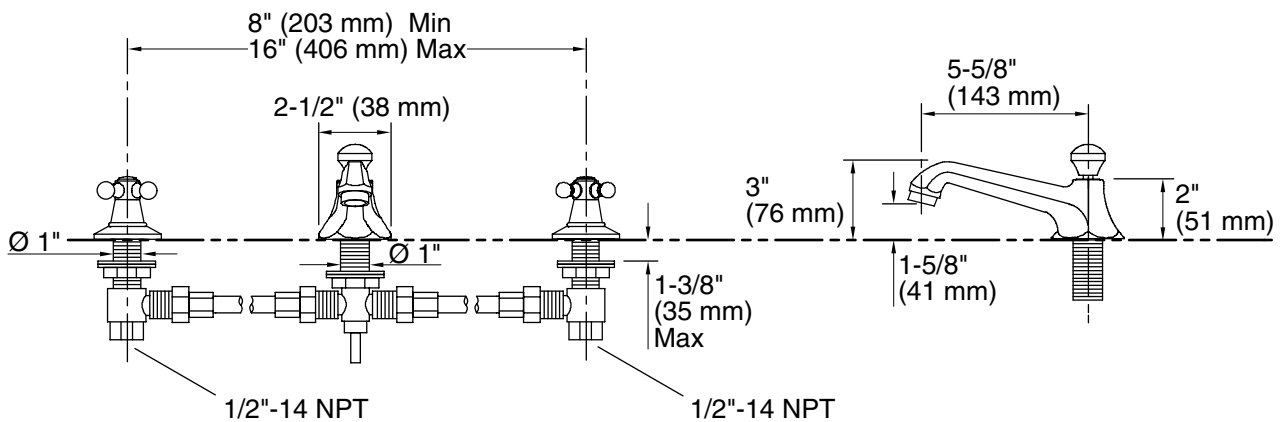

KALLISTA®

Hampstead® Basin Set with Traditional Spout

FEATURES

- Solid brass construction for durability and reliability
- Brass valve bodies
- Quarter-turn washerless ceramic disc valves
- Flexible connections for easy installation
- 1.2 gal/min (4.5 l/min) maximum flow rate
- Meets CalGreen requirements for bathroom sink faucets
- Complements the Hampstead collection

CODES/STANDARDS APPLICABLE P22130, P22230

Specified model meets or exceeds the following:

- ADA
- ASME A112.18.1/CSA B125.1
- ICC/ANSI A117.1
- NSF 61
- EPA WaterSense®

Handle Options

P22130

P22230

SPECIFIED MODEL

Model	Description	Finishes		
P22130-CR	Hampstead Basin Set with Traditional Spout, Cross Handles	<input type="checkbox"/> CP Polished Chrome	<input type="checkbox"/> AD Nickel Silver	<input type="checkbox"/> AG Brushed Nickel
P22230-LV	Hampstead Basin Set with Traditional Spout, White Lever Handles	<input type="checkbox"/> CP Polished Chrome	<input type="checkbox"/> AD Nickel Silver	<input type="checkbox"/> AG Brushed Nickel
P22230-BL	Hampstead Basin Set with Traditional Spout, Black Lever Handles	<input type="checkbox"/> CP Polished Chrome	<input type="checkbox"/> AD Nickel Silver	<input type="checkbox"/> AG Brushed Nickel
Optional Accessory				
P10924-XX	Hampstead Metal Lever Handle Insert (Each)	<input type="checkbox"/> CP Polished Chrome	<input type="checkbox"/> AD Nickel Silver	<input type="checkbox"/> AG Brushed Nickel