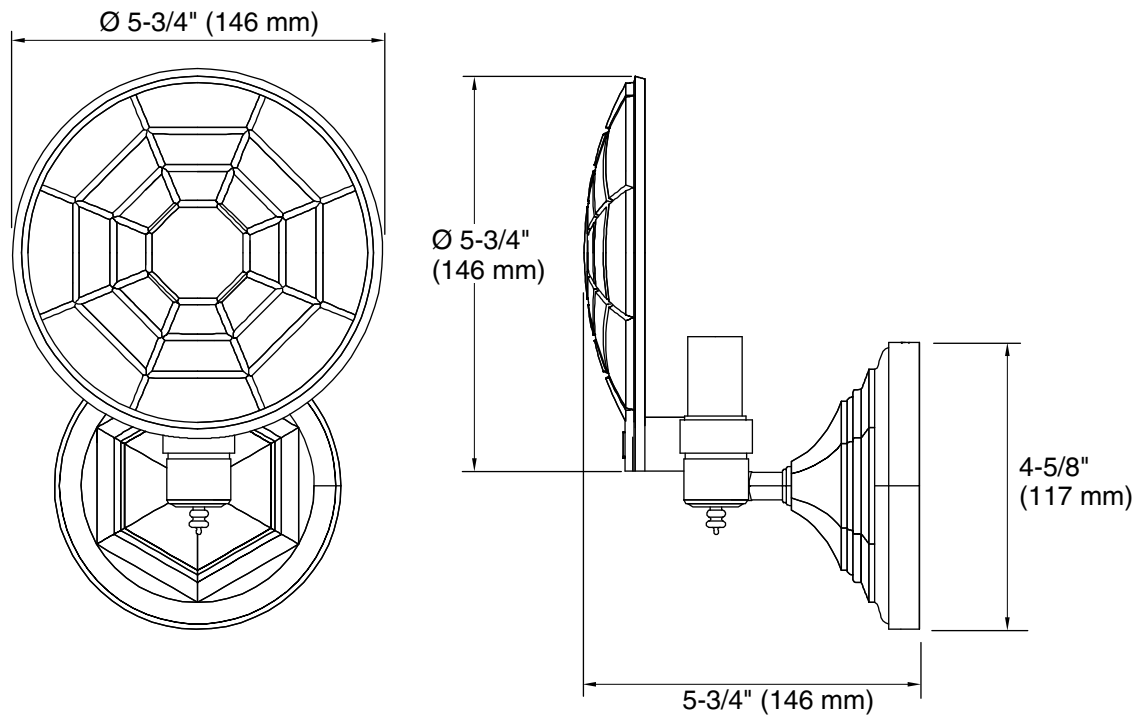

## FEATURES

- Solid brass construction for durability and reliability
- Concealed mounting creates a finished look
- 25-watt maximum
- Complements the For Town collection

### ELECTRICAL NOTES

Use 3-1/2" (89 mm) or 4" (102 mm) eight-sided electrical box for installation.

Uses candleabra light bulb (25-watt maximum)