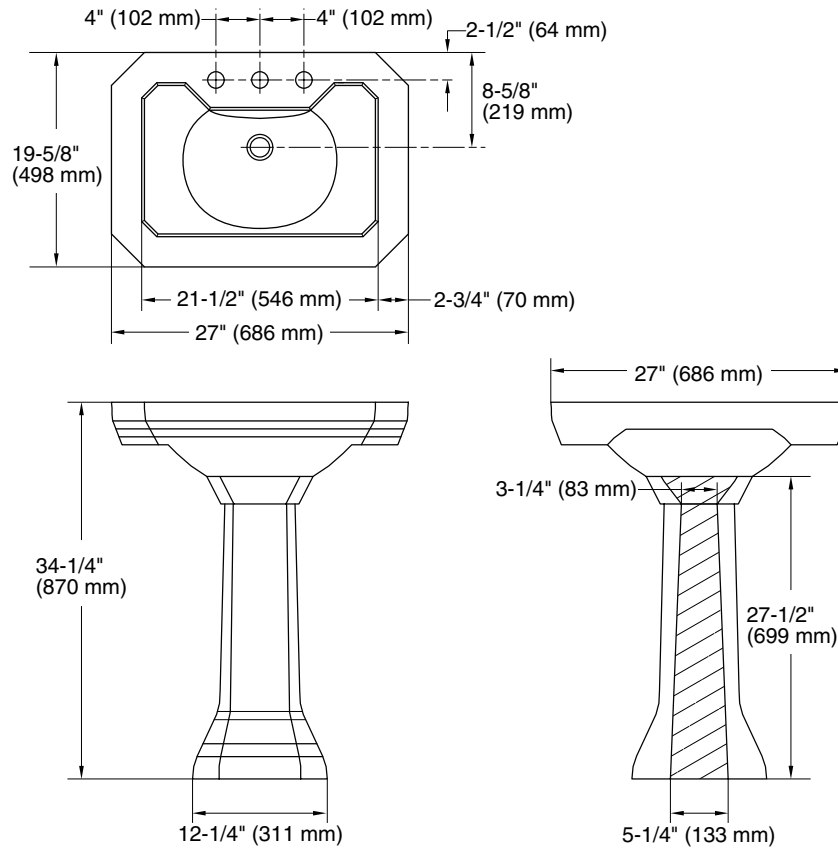

KALLISTA®

For Town 27" Pedestal Sink

FEATURES

- Constructed of Vitreous China for a Remarkably Clean, Sanitary Product that Maintains its Polished Shine
- Complements the For Town Collection

CODES/STANDARDS APPLICABLE

- Specified Model Meets or Exceeds the Following:
- ASME/ANSI A112.19.2M

P72042, P72043,
Combo P72041

PRODUCT INFORMATION		
Fixture*:	Basin Area	Water Depth
Lavatory	14" (356 mm) x 11" (279 mm) Top	4-1/2" (114 mm)
Outlet	Ø 1-13/16" (46 mm)	
Faucet and Spout Holes	Ø 1-1/2" (38 mm)	
*Approximate measurements for comparison only.		

ROUGHING-IN NOTES
All dimensions are nominal.

SPECIFIED MODEL			
Model	Description	Finishes	
P72042-00	For Town 27" Basin	<input type="checkbox"/> 0 Stucco White	<input type="checkbox"/> 96 Linen
P72043-00	For Town 27" Pedestal	<input type="checkbox"/> 0 Stucco White	<input type="checkbox"/> 96 Linen