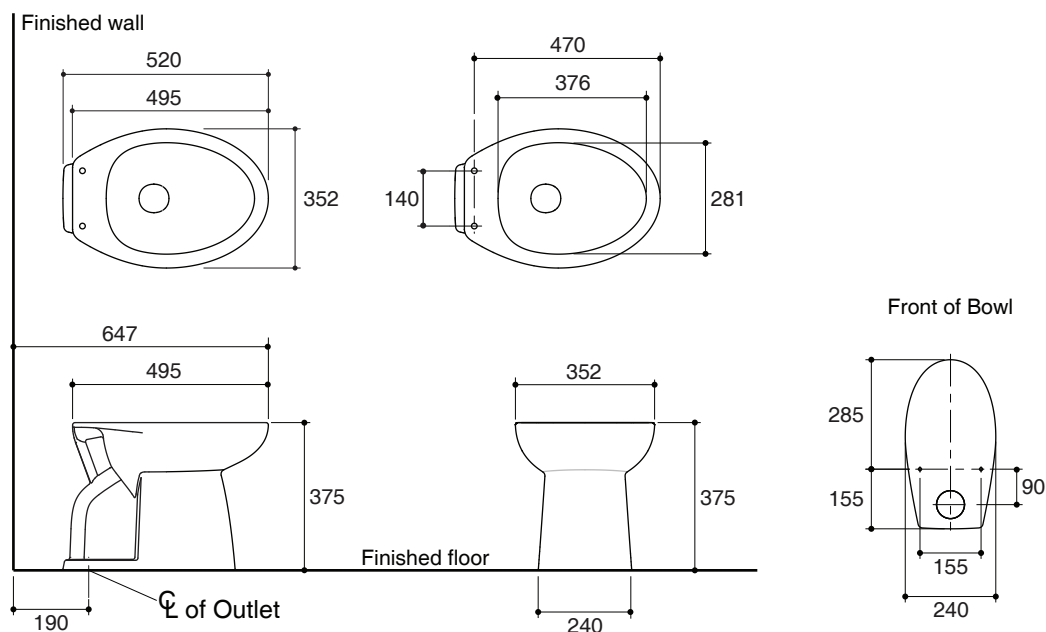

Features

- Vitreous china
- Elongated bowl
- Includes elongated seat
- 190 mm rough-in for S-trap
- 495 x 352 x 375 mm

Codes/Standards Applicable

Specified model meets or exceeds the following:

- TIS 792-2554

PAIL FLUSH TOILET K-WS17713-NS

Technical Information

Fixture:	
Configuration	Bowl, elongated
Passageway	51 mm
Water area	65 x 73 mm
Water depth from rim	220 mm
Seat post hole centers	140 mm

Recommended Components:	
Elongated seat	K-WS4664-0

Note: The recommended dimension for installation can be adjusted according to user preferences and layout.

Product Diagram

TOILET SEAT K-WS4664

Features

- Solid polypropylene plastic
- Elongated close-front
- Resistant to staining, fading, chipping and peeling
- 360 x 467 x 48 mm

Dimensions are approximate.
Unit: mm

Note: The recommended dimension for installation can be adjusted according to user preferences and layout.

Product Diagram