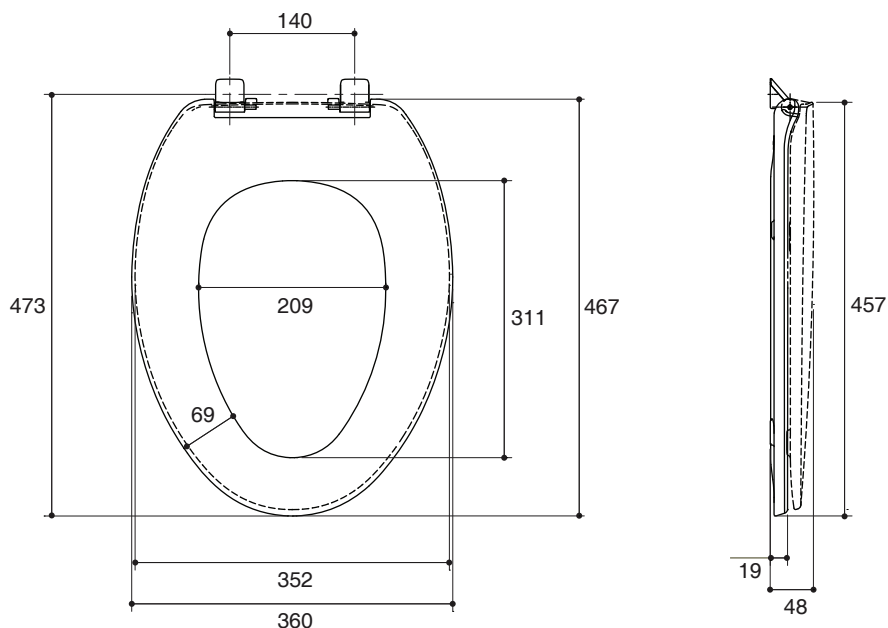

Features

- Vitreous china
- Elongated bowl
- Includes elongated seat
- 190 mm rough-in for S-trap
- 495 x 352 x 375 mm

Codes/Standards Applicable

Specified model meets or exceeds the following:

- TIS 792-2554

PAIL FLUSH TOILET K-WS17713-NS

Technical Information

Fixture:	
Configuration	Bowl, elongated
Passageway	51 mm
Water area	65 x 73 mm
Water depth from rim	220 mm
Seat post hole centers	140 mm

Recommended Components:	
Elongated seat	K-WS4664-0

Note: The recommended dimension for installation can be adjusted according to user preferences and layout.

Product Diagram

TOILET SEAT K-WS4664

Features

- Solid polypropylene plastic
- Elongated close-front
- Resistant to staining, fading, chipping and peeling
- 360 x 467 x 48 mm

Dimensions are approximate.
Unit: mm

Note: The recommended dimension for installation can be adjusted according to user preferences and layout.

Product Diagram