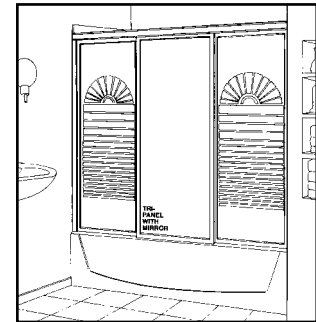

Features

Tempered glass

Grip-Lock™ guide system

Easy-to-clean track

Versatile designs

Optional towel bar

Hide-away towel/robe hook

Stainless steel hardware

Benefits

Tempered glass offers maximum safety and durability.

Grip-Lock™ panel guide system locks the full width of the panel into the bottom track. Doors slide effortlessly, quietly.

Bottom track directs water back into tub and minimizes soap or lint build up.

Optional frame finish and panel pattern offer maximum versatility.

Choose from a convenient towel bar or low profile handle attachment.

Convenient hook swings in for wet items; swings out for towel or robe.

Prevents fasteners from rusting or corroding in a damp environment.