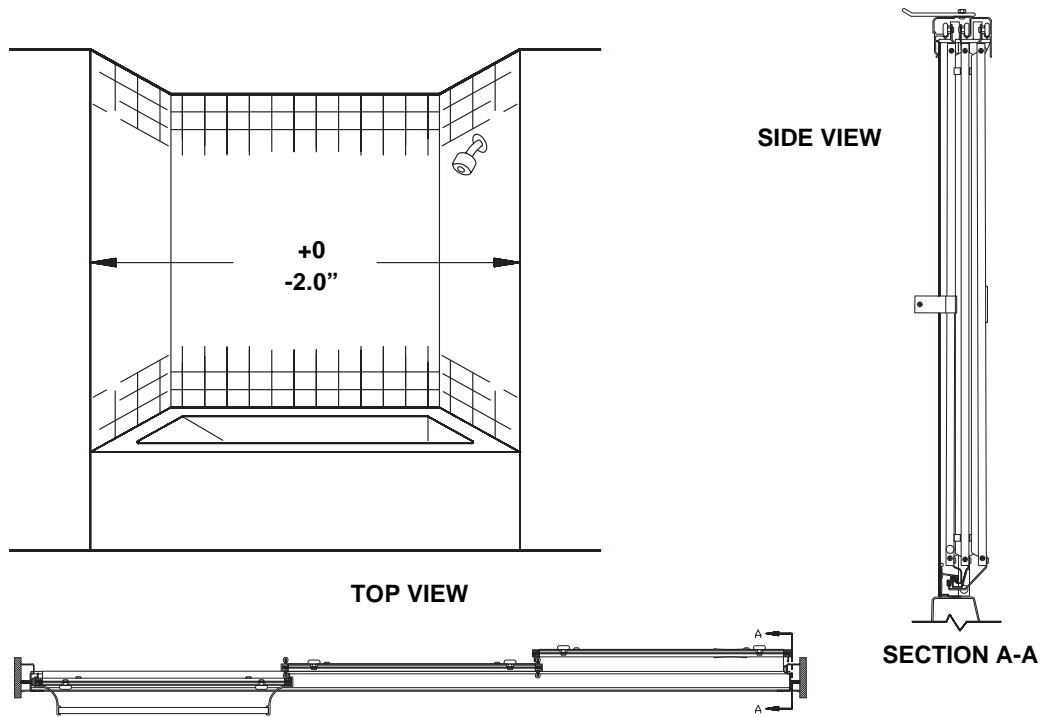

Bath Classics™
Vista-Glide II™
Tri-Panel Tub Doors

Models 1701D, 1720D, 1762D

D I M E N S I O N S

Model	Frame Finish	Glass Panel Pattern	Door Height	Max. Opening
1701D-56S	Silver	Brown Tint/ Beige Stripes	57$\frac{1}{8}$"	56"
1701D-56G	Polished Brass	Brown Tint/ Beige Stripes	57$\frac{1}{8}$"	56"
1700D-60S	Silver	Pebbled Texture	57$\frac{1}{8}$"	60"
1701D-60S	Silver	Brown Tint/ Beige Stripes	57$\frac{1}{8}$"	60"
1701D-60G	Polished Brass	Brown Tint/ Beige Stripes	57$\frac{1}{8}$"	60"
1710D-60S	Silver	Pebbled Texture/ No Mirror	57$\frac{1}{8}$"	60"
1720D-60S	Silver	Clear/V-Beveled	57$\frac{1}{8}$"	60"
1720D-60G	Polished Brass	Clear/V-Beveled	57$\frac{1}{8}$"	60"
1762D-60S	Silver	Clear/White Stripes	57$\frac{1}{8}$"	60"
1762D-60PB	Polished Brass	Clear/White Stripes	57$\frac{1}{8}$"	60"