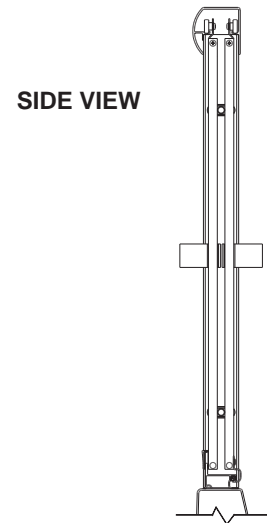

## D I M E N S I O N S

Series 5100

SECTION A - A

Series 5300

SECTION A - A

| Model     | Frame Finish   | Framed/<br>Frameless | Glass Panel Pattern | Door Height                       | Max. Opening                     |
|-----------|----------------|----------------------|---------------------|-----------------------------------|----------------------------------|
| 5100-59S  | Silver         | Framed               | Pebble Glass        | 58 <sup>5</sup> / <sub>16</sub> " | 59 <sup>5</sup> / <sub>8</sub> " |
| 5100-59PB | Polished Brass | Framed               | Pebble Glass        | 58 <sup>5</sup> / <sub>16</sub> " | 59 <sup>5</sup> / <sub>8</sub> " |
| 5101-59S  | Silver         | Framed               | V-Grooved Glass     | 58 <sup>5</sup> / <sub>16</sub> " | 59 <sup>5</sup> / <sub>8</sub> " |
| 5101-59PB | Polished Brass | Framed               | V-Grooved Glass     | 58 <sup>5</sup> / <sub>16</sub> " | 59 <sup>5</sup> / <sub>8</sub> " |
| 5106-59S  | Silver         | Framed               | Rain Glass          | 58 <sup>5</sup> / <sub>16</sub> " | 59 <sup>5</sup> / <sub>8</sub> " |
| 5106-59PB | Polished Brass | Framed               | Rain Glass          | 58 <sup>5</sup> / <sub>16</sub> " | 59 <sup>5</sup> / <sub>8</sub> " |
| 5107-59S  | Silver         | Framed               | Oval Pattern        | 58 <sup>5</sup> / <sub>16</sub> " | 59 <sup>5</sup> / <sub>8</sub> " |
| 5107-59PB | Polished Brass | Framed               | Oval Pattern        | 58 <sup>5</sup> / <sub>16</sub> " | 59 <sup>5</sup> / <sub>8</sub> " |
| 5108-59S  | Silver         | Framed               | Fluted Glass        | 58 <sup>5</sup> / <sub>16</sub> " | 59 <sup>5</sup> / <sub>8</sub> " |
| 5108-59PB | Polished Brass | Framed               | Fluted Glass        | 58 <sup>5</sup> / <sub>16</sub> " | 59 <sup>5</sup> / <sub>8</sub> " |
| 5120-57S  | Silver         | Framed               | Pebble Glass        | 55 <sup>3</sup> / <sub>4</sub> "  | 57"                              |
| 5120-57PB | Polished Brass | Framed               | Pebble Glass        | 55 <sup>3</sup> / <sub>4</sub> "  | 57"                              |
| 5126-57S  | Silver         | Framed               | Rain Glass          | 55 <sup>3</sup> / <sub>4</sub> "  | 57"                              |
| 5126-57PB | Polished Brass | Framed               | Rain Glass          | 55 <sup>3</sup> / <sub>4</sub> "  | 57"                              |
| 5127-59S  | Silver         | Framed               | Oval Pattern        | 55 <sup>3</sup> / <sub>4</sub> "  | 57"                              |
| 5127-59PB | Polished Brass | Framed               | Oval Pattern        | 55 <sup>3</sup> / <sub>4</sub> "  | 57"                              |
| 5305-59S  | Silver         | Frameless            | Clear Glass         | 58 <sup>5</sup> / <sub>16</sub> " | 59 <sup>5</sup> / <sub>8</sub> " |
| 5305-59PB | Polished Brass | Frameless            | Clear Glass         | 58 <sup>5</sup> / <sub>16</sub> " | 59 <sup>5</sup> / <sub>8</sub> " |
| 5325-57S  | Silver         | Frameless            | Clear Glass         | 55 <sup>3</sup> / <sub>4</sub> "  | 57"                              |
| 5325-57PB | Polished Brass | Frameless            | Clear Glass         | 55 <sup>3</sup> / <sub>4</sub> "  | 57"                              |