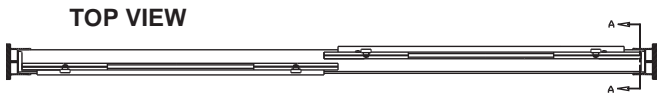

Finesse™ Bypass Tub Doors Series 5100/5300

D I M E N S I O N S

Series 5100