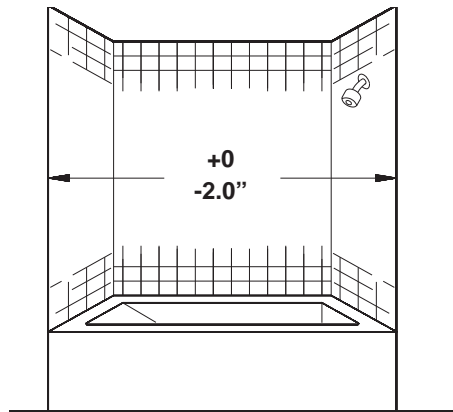

## D I M E N S I O N S

Series 5100

SECTION A - A

Series 5300

SECTION A - A

| Model     | Frame Finish   | Framed/<br>Frameless | Glass Panel Pattern | Door Height                       | Max. Opening                     |
|-----------|----------------|----------------------|---------------------|-----------------------------------|----------------------------------|
| 5100-59S  | Silver         | Framed               | Pebble Glass        | 58 <sup>5</sup> / <sub>16</sub> " | 59 <sup>5</sup> / <sub>8</sub> " |
| 5100-59PB | Polished Brass | Framed               | Pebble Glass        | 58 <sup>5</sup> / <sub>16</sub> " | 59 <sup>5</sup> / <sub>8</sub> " |
| 5101-59S  | Silver         | Framed               | V-Grooved Glass     | 58 <sup>5</sup> / <sub>16</sub> " | 59 <sup>5</sup> / <sub>8</sub> " |
| 5101-59PB | Polished Brass | Framed               | V-Grooved Glass     | 58 <sup>5</sup> / <sub>16</sub> " | 59 <sup>5</sup> / <sub>8</sub> " |
| 5106-59S  | Silver         | Framed               | Rain Glass          | 58 <sup>5</sup> / <sub>16</sub> " | 59 <sup>5</sup> / <sub>8</sub> " |
| 5106-59PB | Polished Brass | Framed               | Rain Glass          | 58 <sup>5</sup> / <sub>16</sub> " | 59 <sup>5</sup> / <sub>8</sub> " |
| 5107-59S  | Silver         | Framed               | Oval Pattern        | 58 <sup>5</sup> / <sub>16</sub> " | 59 <sup>5</sup> / <sub>8</sub> " |
| 5107-59PB | Polished Brass | Framed               | Oval Pattern        | 58 <sup>5</sup> / <sub>16</sub> " | 59 <sup>5</sup> / <sub>8</sub> " |
| 5108-59S  | Silver         | Framed               | Fluted Glass        | 58 <sup>5</sup> / <sub>16</sub> " | 59 <sup>5</sup> / <sub>8</sub> " |
| 5108-59PB | Polished Brass | Framed               | Fluted Glass        | 58 <sup>5</sup> / <sub>16</sub> " | 59 <sup>5</sup> / <sub>8</sub> " |
| 5120-57S  | Silver         | Framed               | Pebble Glass        | 55 <sup>3</sup> / <sub>4</sub> "  | 57"                              |
| 5120-57PB | Polished Brass | Framed               | Pebble Glass        | 55 <sup>3</sup> / <sub>4</sub> "  | 57"                              |
| 5126-57S  | Silver         | Framed               | Rain Glass          | 55 <sup>3</sup> / <sub>4</sub> "  | 57"                              |
| 5126-57PB | Polished Brass | Framed               | Rain Glass          | 55 <sup>3</sup> / <sub>4</sub> "  | 57"                              |
| 5127-59S  | Silver         | Framed               | Oval Pattern        | 55 <sup>3</sup> / <sub>4</sub> "  | 57"                              |
| 5127-59PB | Polished Brass | Framed               | Oval Pattern        | 55 <sup>3</sup> / <sub>4</sub> "  | 57"                              |
| 5305-59S  | Silver         | Frameless            | Clear Glass         | 58 <sup>5</sup> / <sub>16</sub> " | 59 <sup>5</sup> / <sub>8</sub> " |
| 5305-59PB | Polished Brass | Frameless            | Clear Glass         | 58 <sup>5</sup> / <sub>16</sub> " | 59 <sup>5</sup> / <sub>8</sub> " |
| 5325-57S  | Silver         | Frameless            | Clear Glass         | 55 <sup>3</sup> / <sub>4</sub> "  | 57"                              |
| 5325-57PB | Polished Brass | Frameless            | Clear Glass         | 55 <sup>3</sup> / <sub>4</sub> "  | 57"                              |