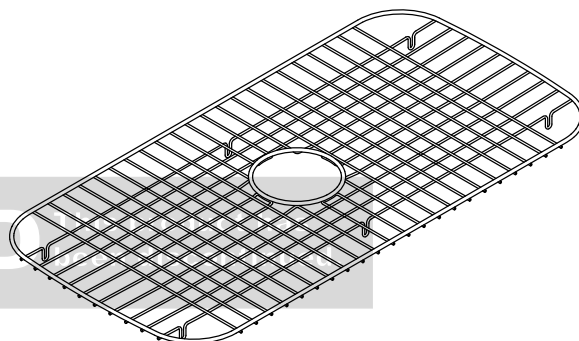

Sink Rack 11867

Features

- 26-7/8" (683 mm) x 13-3/8" (340 mm)
- Protects bottom of basin from objects that would damage the surface.
- Rests on nonabrasive plastic feet, which will not harm the sinks finish.
- Features a drain hole opening allowing the drain to be used without removing the rack.
- For use with Sterling model: 11600.