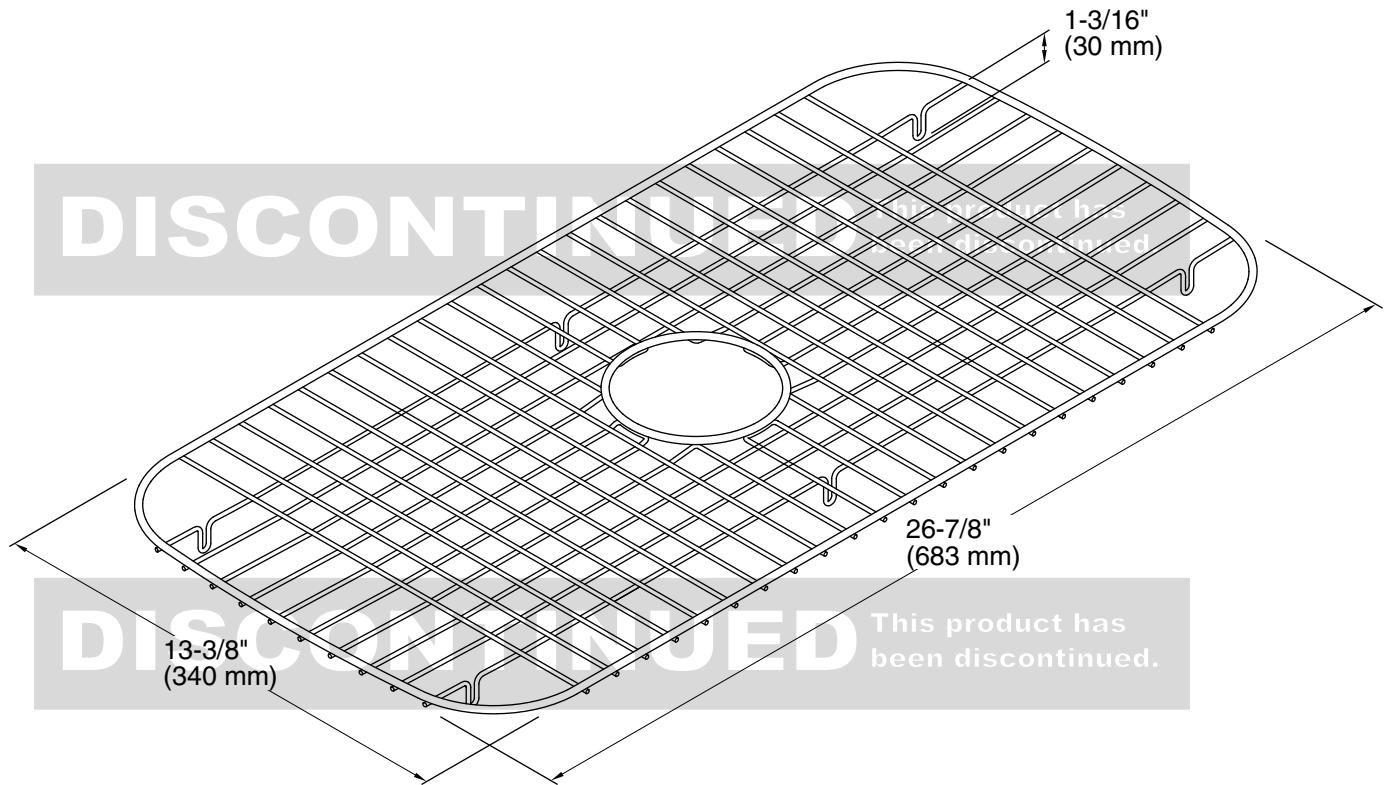

Technical Information

All product dimensions are nominal.

Material: Stainless Steel

DISCONTINUED This product has been discontinued.