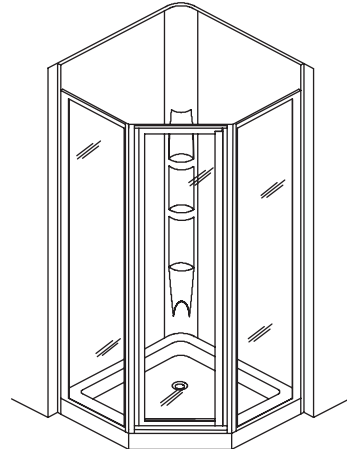

STERLING®

A KOHLER COMPANY

Features

- Kit includes door, walls with corner caddy and 38" (96.5 cm) molded base
- Space-saving corner design
- Full length handle for easy operation
- Aluminum components extruded from alloy 6063-T5
- Tempered glass ensures maximum safety and durability
- Threshold directs water back into the shower and minimizes soap or lint build up
- Watertight flexible door magnet and seal
- Installs left- or right-handed
- Quick and easy to install with no track cutting required
- Convenient corner shelves to store shower supplies

Codes/Standards Applicable

Specified model meets or exceeds the following:

- ANSI Z97.1 (tempered glass)

Specified Model

Model	Application	Glass Texture	Pattern	Color/Finishes (Frame/Base)
NI3190A-38*	Shower kit	Hammered	None	Refer to Price Book for additional colors/finishes
NI3196A-38*	Shower kit	Rain	None	
* Note: Add appropriate frame finish/base and wall color code to the end of the unit model # when ordering				

Included Components	Description
K2510-SW (White) or K2510-A (Almond)	Thermoformed Styrene Wall Surround
I3838N-W (White) or I3838N-A (Almond)	Polypropylene Receptor only
7360000	2" (5.1 cm) shower drain, chrome
Note: Reference individual specification sheets for I3838N-___ receptor and K2510-___ wall dimensions	

NEO-ANGLE ECONOMY SHOWER KIT

NI3190A
ALSO NI3196A

Colors/Finishes

- Refer to the Price Book for current frame finish and glass options

Technical Information

Model	A	B	C	D (Height)	E (Walk Through Max)
NI3190A-38*	18-1/4" (46.4 cm)	25-1/4" (64.1 cm)	38" (96.5 cm)	72" (182.9 cm)	22" (55.9 cm)
NI3196A-38*	18-1/4" (46.4 cm)	25-1/4" (64.1 cm)	38" (96.5 cm)	72" (182.9 cm)	22" (55.9 cm)