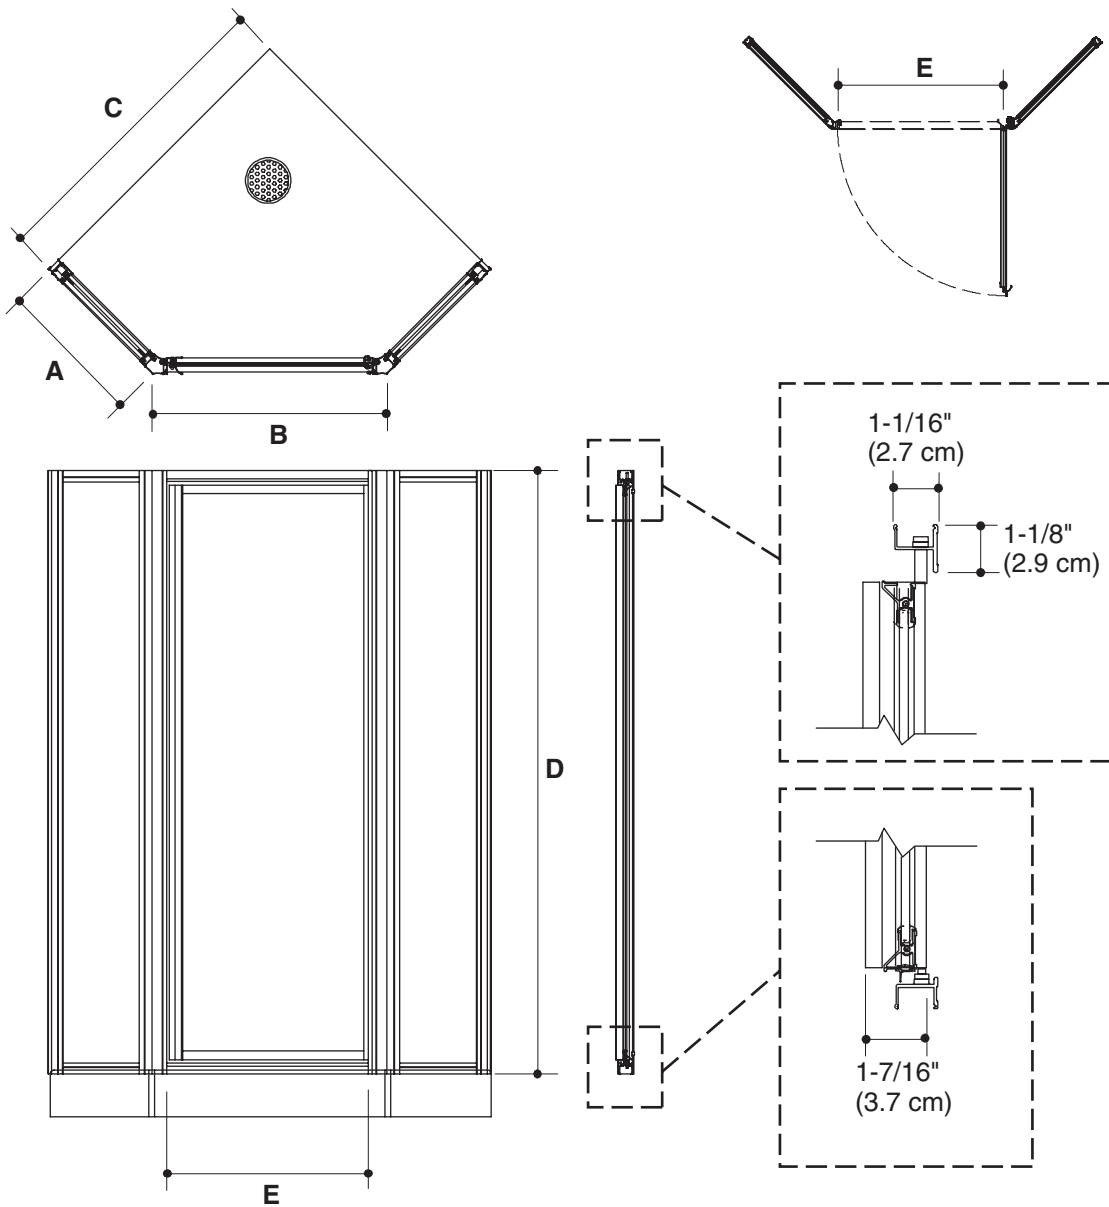

Technical Information

Model	A	B	C	D (Height)	E (Walk Through Max)
NI3190A-38*	18-1/4" (46.4 cm)	25-1/4" (64.1 cm)	38" (96.5 cm)	72" (182.9 cm)	22" (55.9 cm)
NI3196A-38*	18-1/4" (46.4 cm)	25-1/4" (64.1 cm)	38" (96.5 cm)	72" (182.9 cm)	22" (55.9 cm)

*Note: Add appropriate frame finish/base and wall color code to the end of the unit model # when ordering

Product Diagram