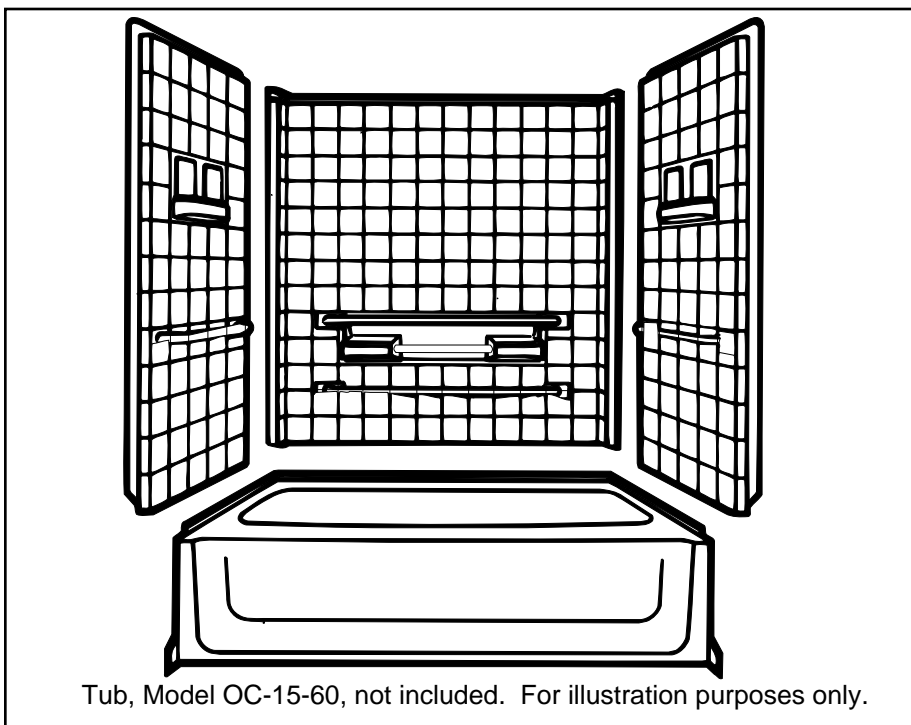

Optional Features

Color

- White
- Bone/Natural
- Almond
- Sterling Silver
- Ice Grey

Features

Benefits

Compression molded from Sterling's exclusive VIKRELL™ material

Color molded throughout to eliminate peeling and ugly-looking chips and cracks.

Durable swirl gloss finish

The unique lightly textured finish hides minor scratches and offers exceptional resistance to permanent damage.

Lightly pebbled bottom surface

Slip resistance enhances user safety and convenience.

Tongue-in-groove "snap together" installation

Easy installation eliminates need for bolts, nuts or wrenches.

Convenient shelving and towel bar

Two toiletry shelves and 18" towel bar in backwall with additional shelves in end walls for added convenience.

Limited warranty

10-year consumer/3-year commercial limited warranty to original purchaser/ user backed by Sterling's exclusive customer service.