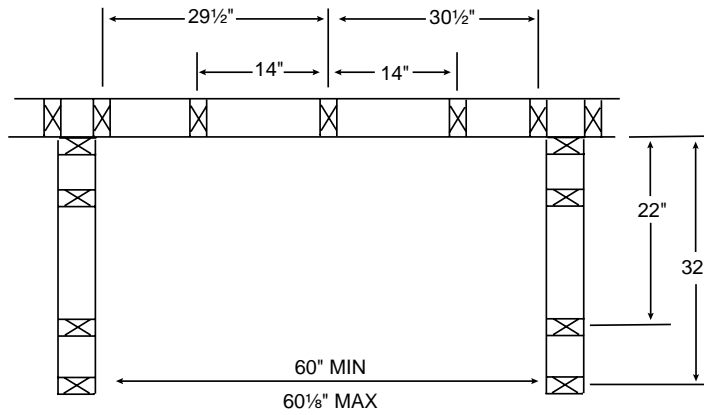

*Fixture dimensions shown are nominal

Standards and Ratings

When installed with Sterling tub, Model OC-15-60, the combination complies with the following standards:

- Complies with ANSI Z124.1 Standards
- Complies with HUD, UM Bulletin 73A
- Certified and labeled by NAHB Research Foundation, Inc. for compliance
- Flame spread less than 45 by ASTM E84 test method.

Tongue-in-groove "snap together" installation

Easy installation eliminates need for bolts, nuts or wrenches.

Convenient shelving and towel bar

Two toiletry shelves and 18" towel bar in backwall with additional shelves in end walls for added convenience.

D I M E N S I O N S

Framing Dimensions

Tub, Model OC-15-60, not included. For illustration purposes only.

Fixture Dimensions

STRONG. PROFESSIONAL. DESIGN.™