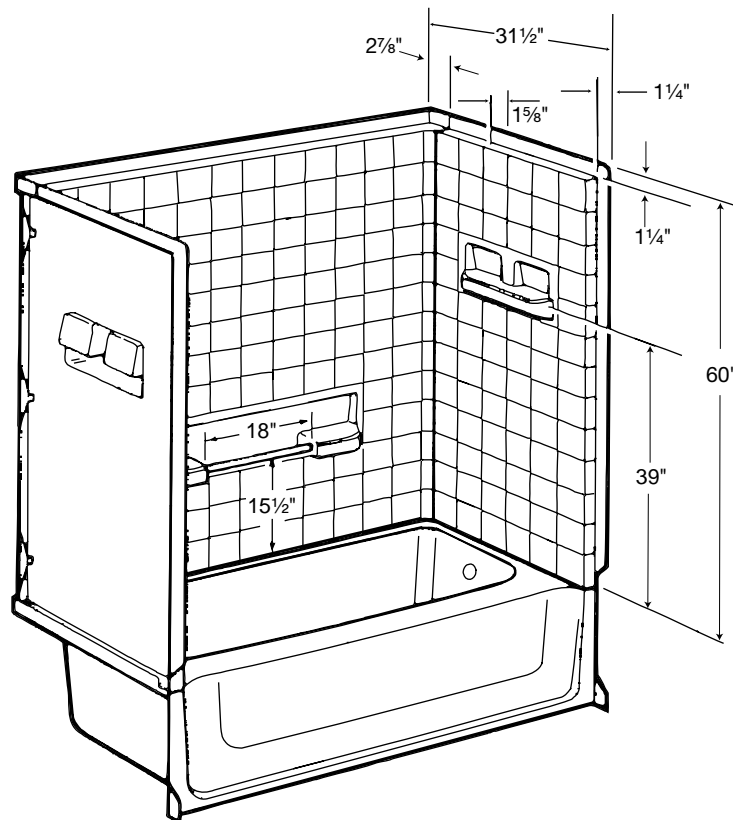

Tongue-in-groove "snap together" installation

Easy installation eliminates need for bolts, nuts or wrenches.

Convenient shelving and towel bar

Two toiletry shelves and 18" towel bar in backwall with additional shelves in end walls for added convenience.

D I M E N S I O N S

Framing Dimensions

Tub, Model OC-15-60, not included. For illustration purposes only.

Fixture Dimensions

STRONG. PROFESSIONAL. DESIGN.™