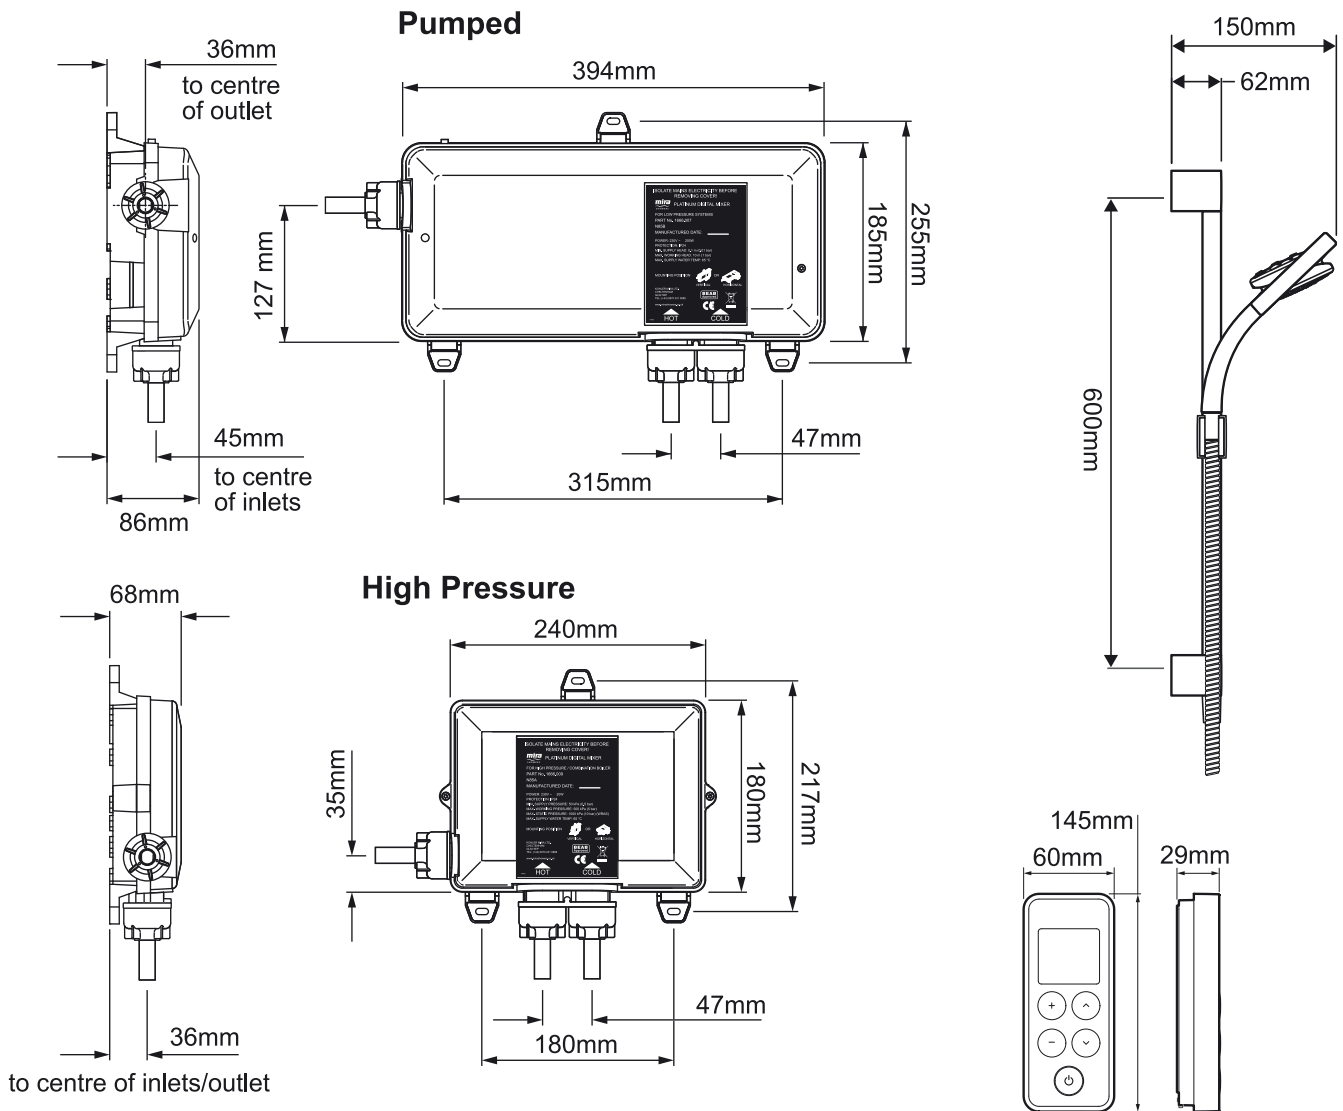

# Mira Vision

Surface mounted model, rear fed digital shower, chrome finish.

**High pressure** - 1.1797.003

**Pumped** - 1.1797.004

To download other resources, and for more information and advice on our products just visit:  
[www.mirashowers.co.uk](http://www.mirashowers.co.uk)