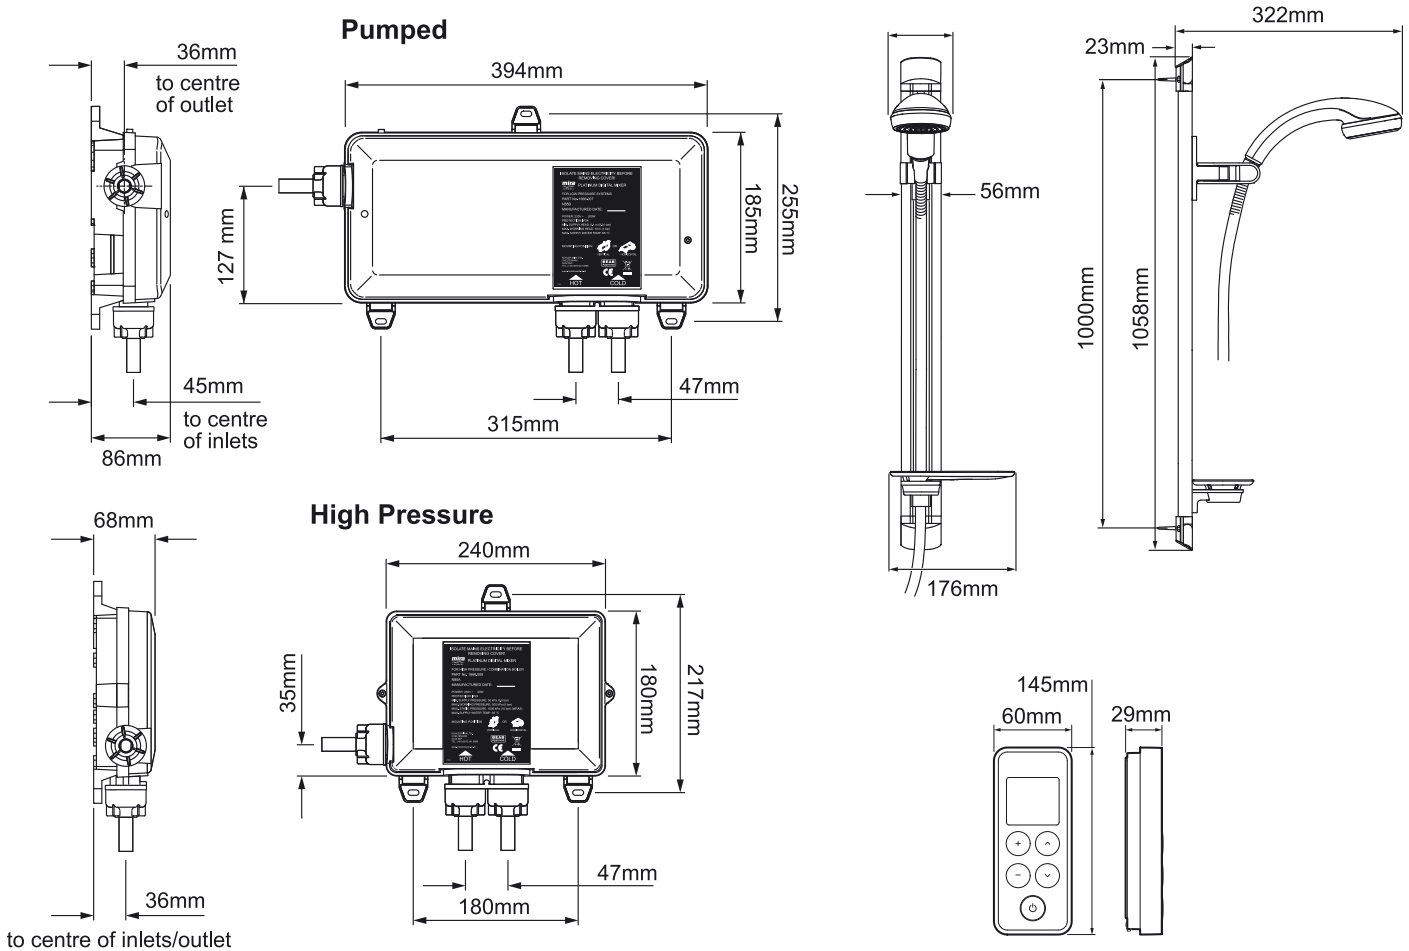

Mira Vision Flex

Surface mounted rear fed, digital shower, chrome finish.

High pressure - 3.1797.111

Pumped - 3.1797.112

To download other resources, and for more information and advice on our products just visit:
www.mirashowers.co.uk