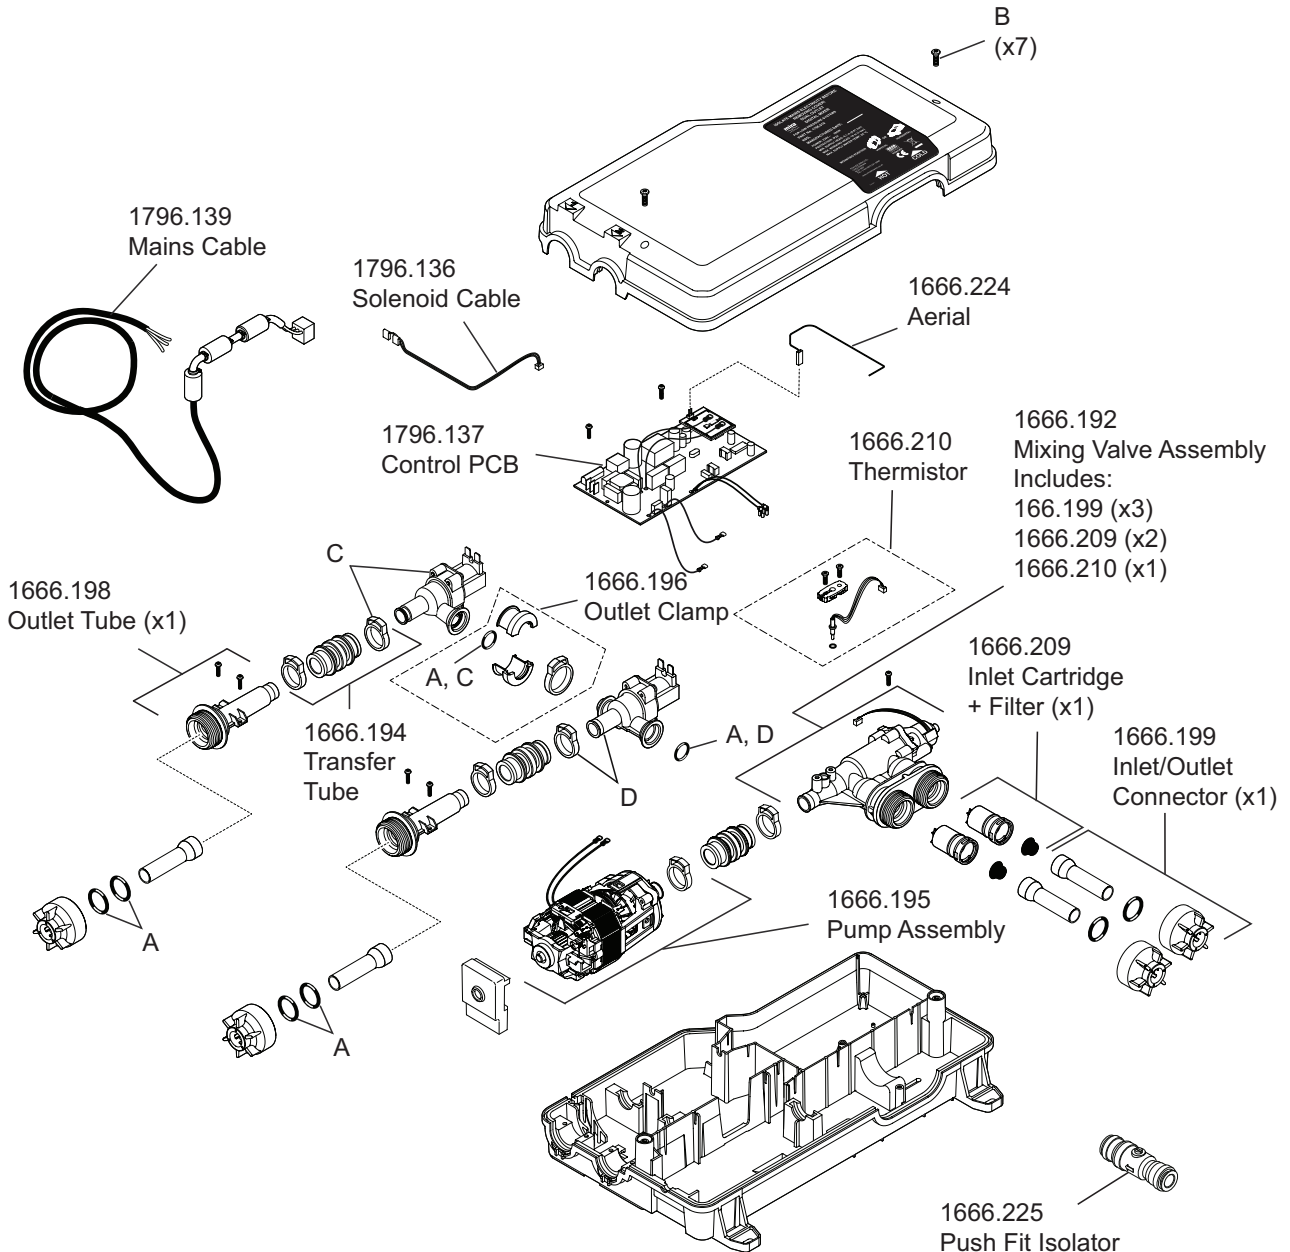

# Mira Vision Dual Pumped

(2013 - current N85P)

Ceiling Fed - 1.1797.102

Rear Fed - 1.1797.104

Valve & Controller Only - 1.1797.106

## Digital Mixing Valve

- 1666.212 Seal Pack - Components Identified 'A'
- 1666.213 Screw Pack - Components Identified 'B'
- 1666.197 Solenoid - Components Identified 'C'
- 1796.138 2nd Outlet Solenoid - Components Identified 'D'

## Shower Fittings - Deluge Head