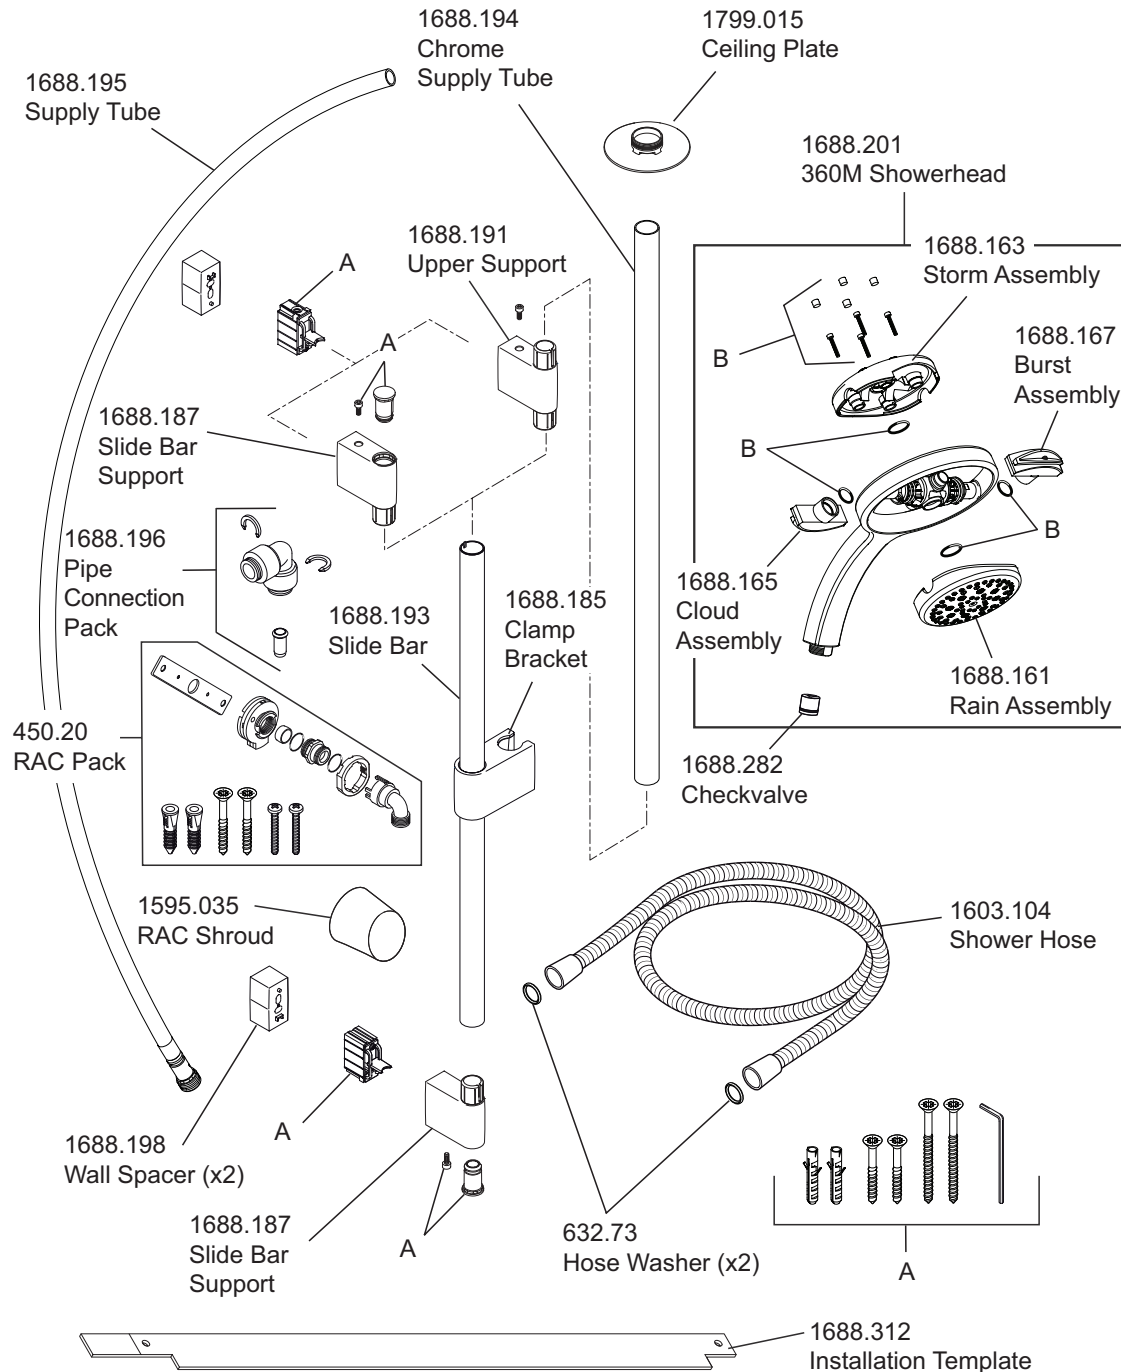

# Mira Vision Dual Pumped

(2013 - current N85P)

Ceiling Fed - 1.1797.102

Rear Fed - 1.1797.104

Valve & Controller Only - 1.1797.106

## Shower Fittings - Showerhead

1688.184 Seal and Screw Pack - Components Identified 'B'.

1688.190 Classic Fittings Component Pack - Components identified 'A'.

Mira Vision shower fittings on the following page

## Shower Fittings - Deluge Head