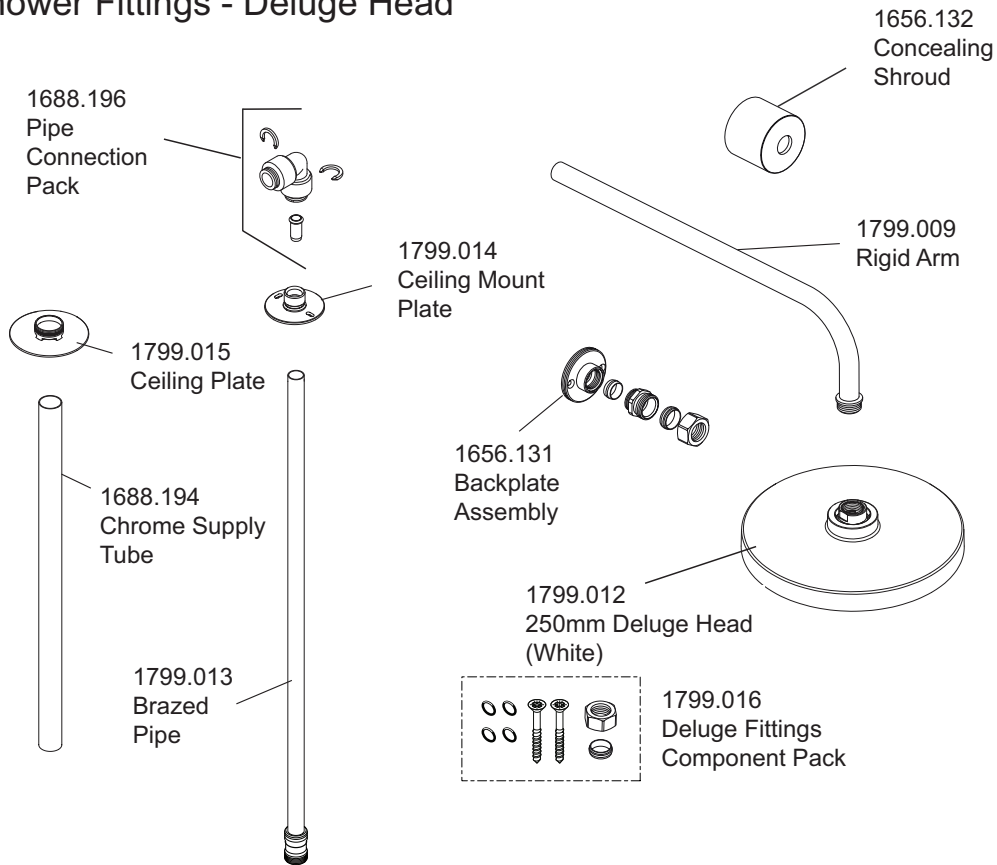

## Shower Fittings - Showerhead

1688.184 Seal and Screw Pack - Components Identified 'B'.

1688.190 Classic Fittings Component Pack - Components identified 'A'.

Mira Vision shower fittings on the following page

# Mira Vision Dual Pumped

(2013 - current N85P)

Ceiling Fed - 1.1797.102

Rear Fed - 1.1797.104

Valve & Controller Only - 1.1797.106

## Shower Fittings - Deluge Head