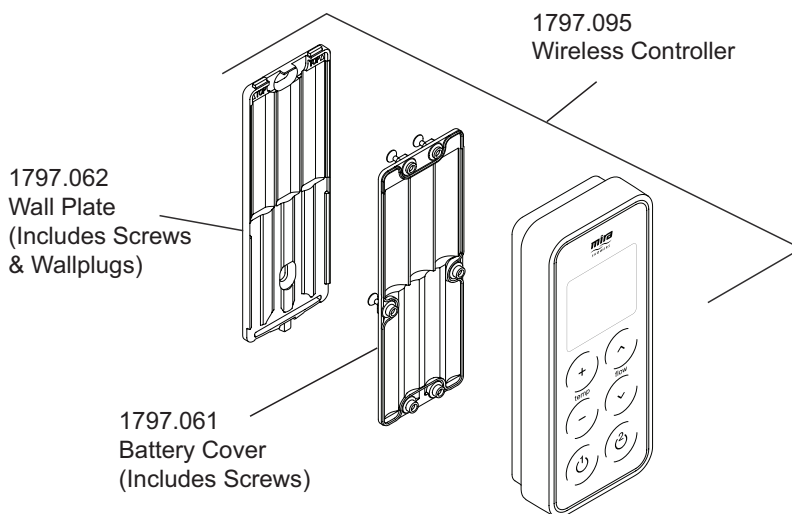

Digital Mixer - User Interface

Mira digital showers are provided with a five year warranty and spare parts are available free of charge during that period with a valid proof of purchase. For showers outside of the warranty period, spare parts are available to purchase direct, alternatively we have Mira technicians who can repair your shower for you. For further information visit www.mirashowers.co.uk or to check availability of spare parts for this shower or enquire about our repair service please contact our customer service on **0844 571 5000**.

mira
SHOWERS