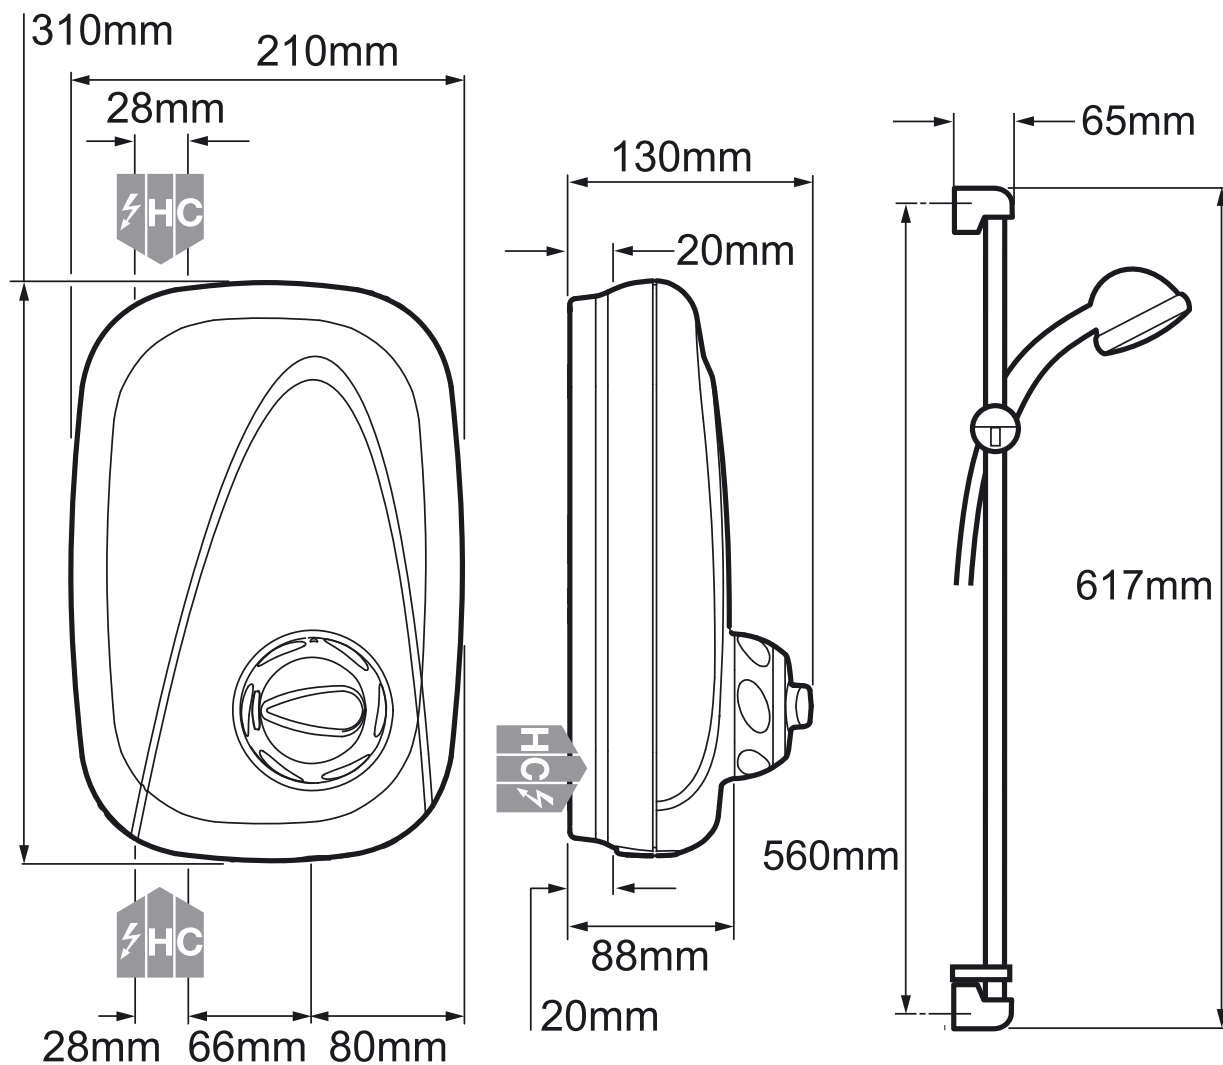

Mira Vigour Manual

Power shower, white/chrome finish.

1.1532.354

To download other resources, and for more information and advice on our products just visit:
www.mirashowers.co.uk