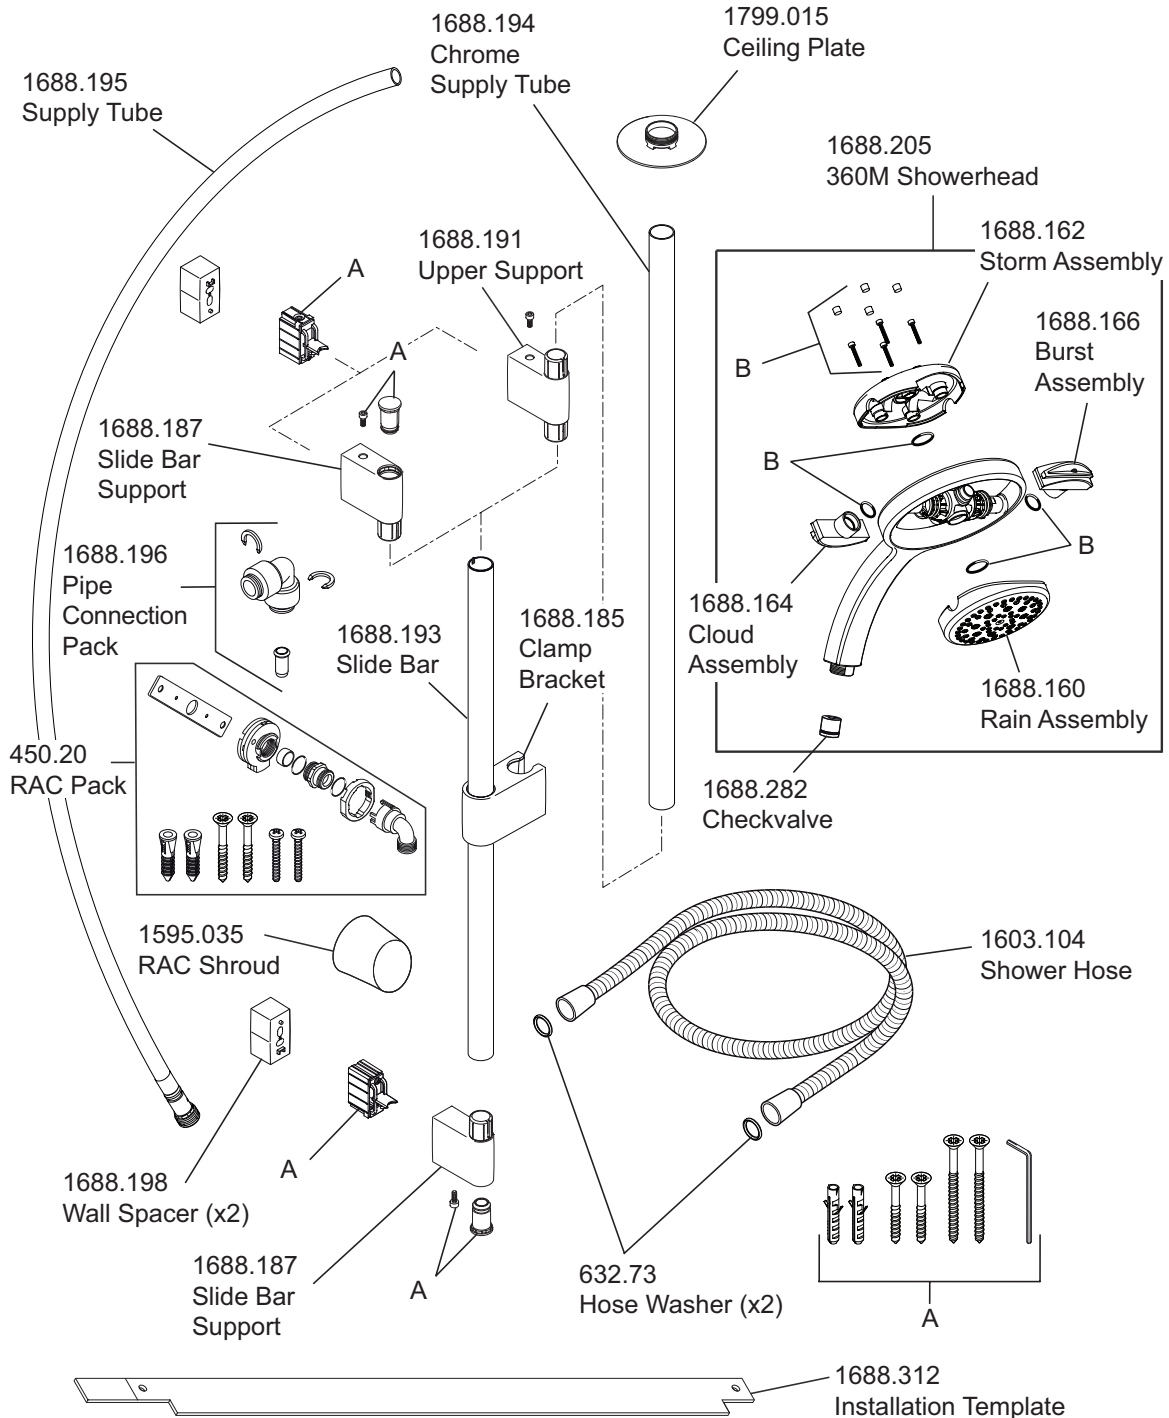

# Mira Vier Pumped

(2010 - current N85E)

Ceiling Fed - 1.1742.002

Rear Fed - 1.1742.006

## Digital Mixing Valve

1666.212 Seal Pack - Components Identified 'A'  
 1666.213 Screw Pack - Components Identified 'B'  
 1666.197 Solenoid - Components Identified 'C'

## Shower Fittings - Showerhead

1688.184 Seal and Screw Pack - Components Identified 'B'.

1688.190 Classic Fittings Component Pack - Components identified 'A'.

Mira digital showers are provided with a five year warranty and spare parts are available free of charge during that period with a valid proof of purchase. For showers outside of the warranty period, spare parts are available to purchase direct, alternatively we have Mira technicians who can repair your shower for you. For further information visit [www.mirashowers.co.uk](http://www.mirashowers.co.uk) or to check availability of spare parts for this shower or enquire about our repair service please contact our customer service on **0844 571 5000**.