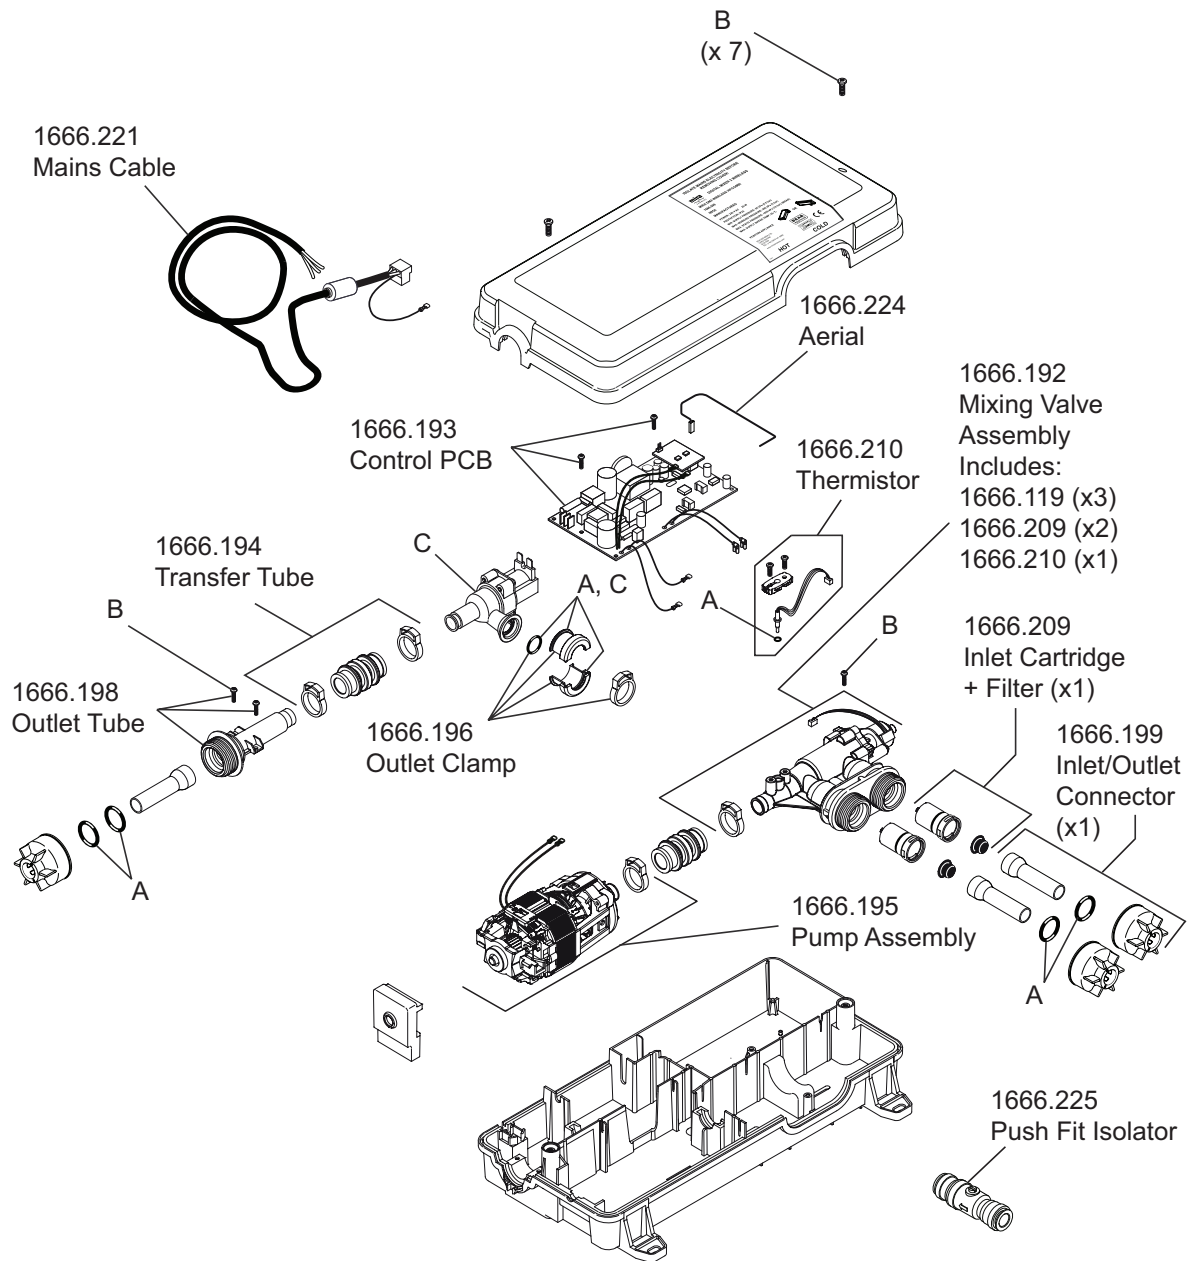

# Mira Vier Pumped

(2010 - current N85E)

Ceiling Fed - 1.1742.002

Rear Fed - 1.1742.006

## Digital Mixing Valve

1666.212 Seal Pack - Components Identified 'A'  
 1666.213 Screw Pack - Components Identified 'B'  
 1666.197 Solenoid - Components Identified 'C'

## Shower Fittings - Showerhead

1688.184 Seal and Screw Pack - Components Identified 'B'.

1688.190 Classic Fittings Component Pack - Components identified 'A'.

Mira digital showers are provided with a five year warranty and spare parts are available free of charge during that period with a valid proof of purchase. For showers outside of the warranty period, spare parts are available to purchase direct, alternatively we have Mira technicians who can repair your shower for you. For further information visit [www.mirashowers.co.uk](http://www.mirashowers.co.uk) or to check availability of spare parts for this shower or enquire about our repair service please contact our customer service on **0844 571 5000**.