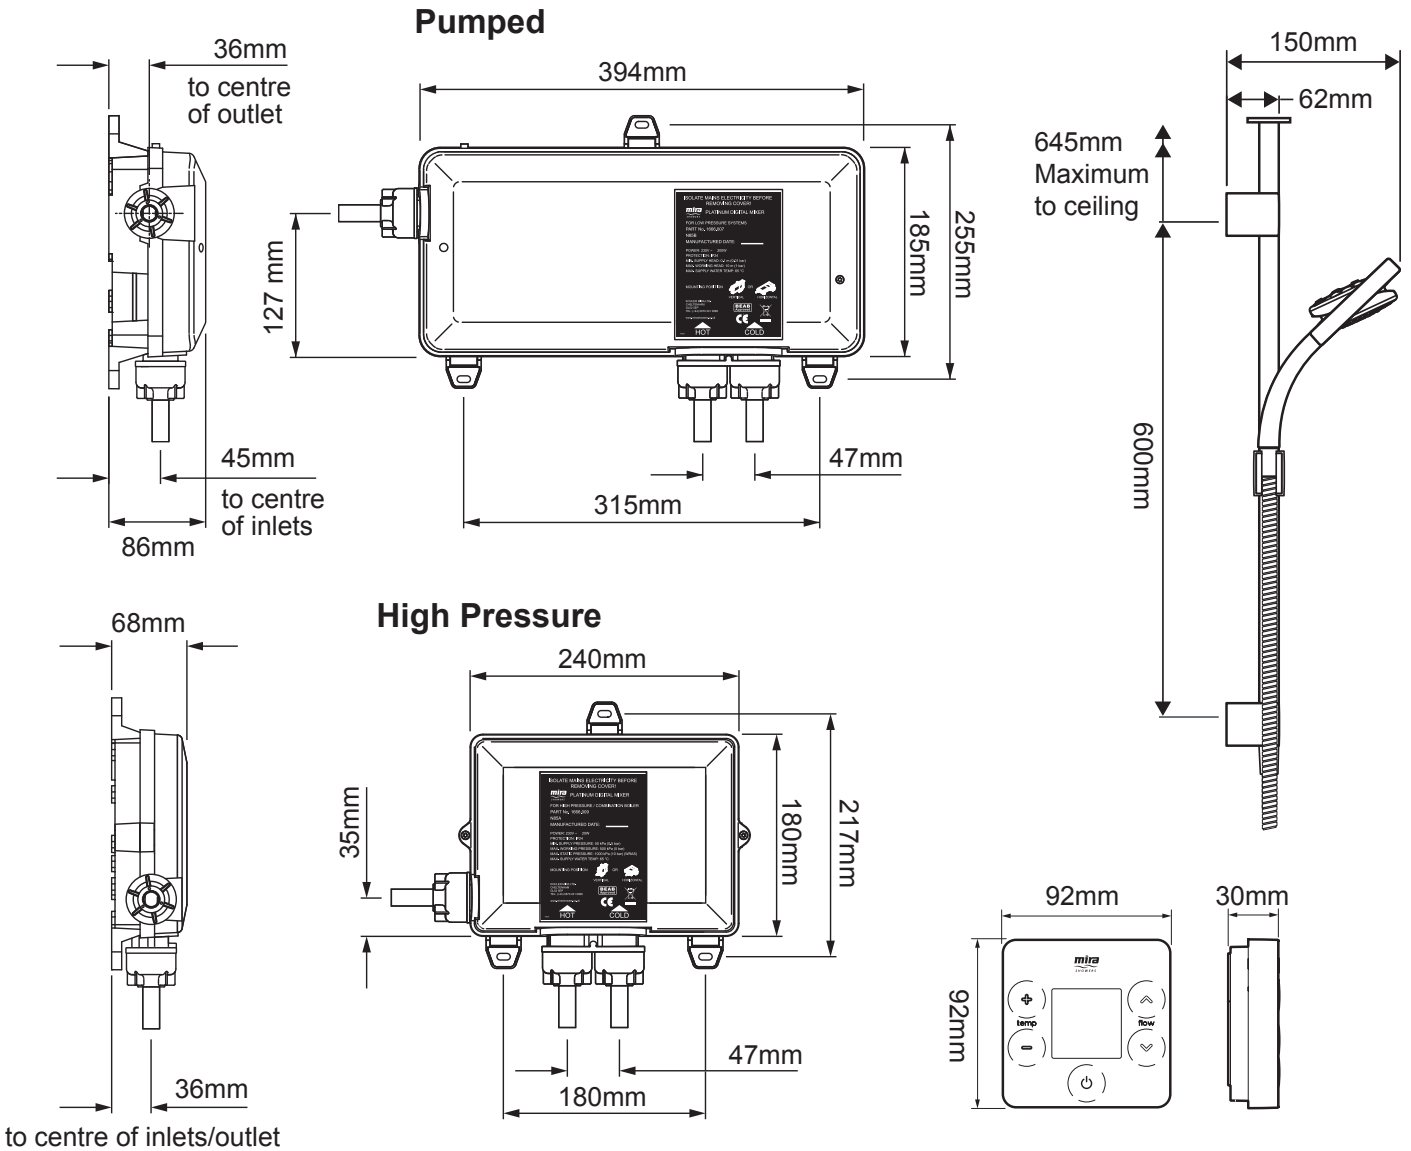

Mira Vier

Surface mounted model, ceiling fed digital shower, chrome finish.

High pressure - 1.1742.001

Pumped - 1.1742.002

To download other resources, and for more information and advice on our products just visit: www.mirashowers.co.uk