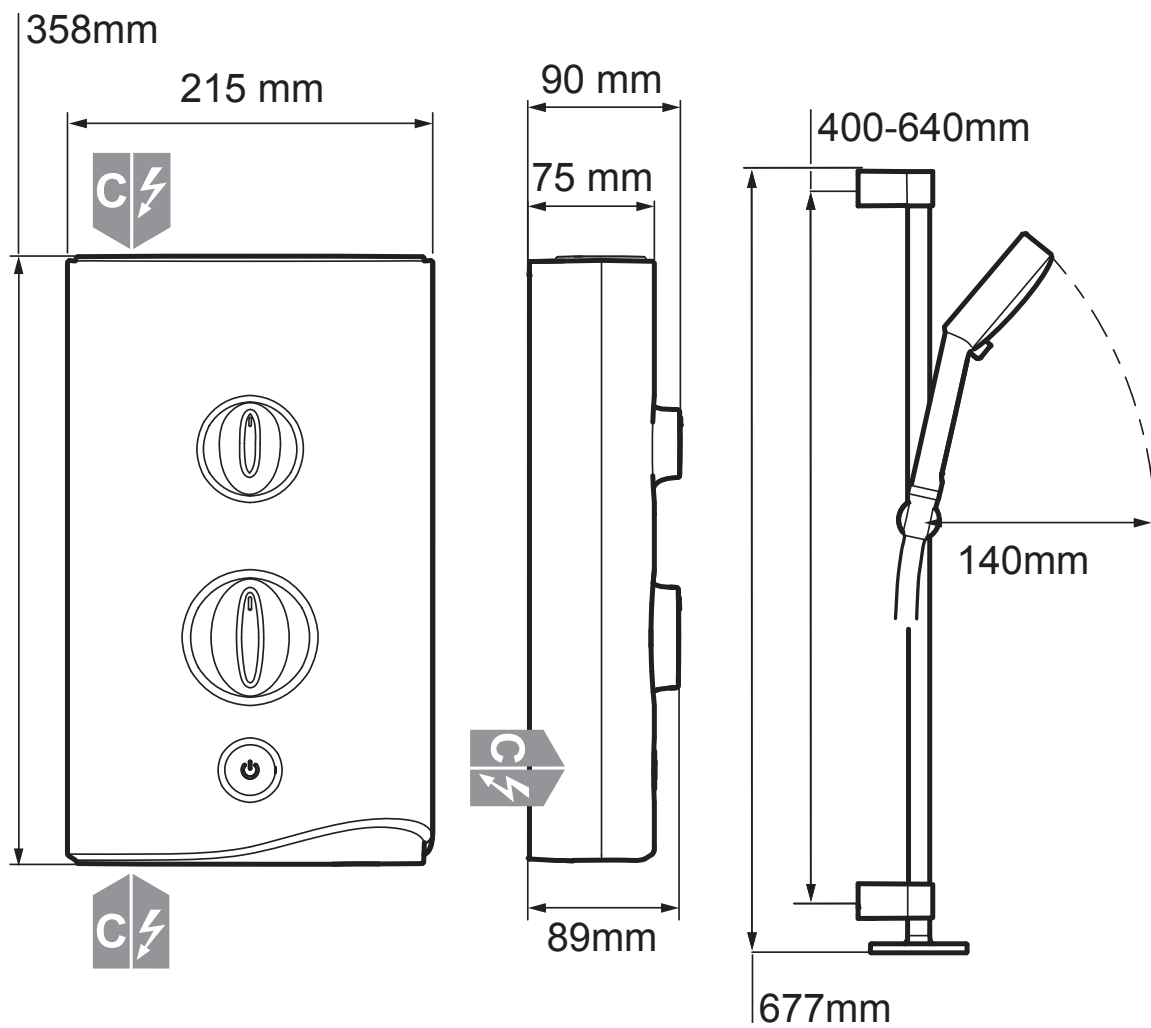

# Mira Sport Thermostatic

Electric shower, white/chrome finish.

9.0kW - 1.1746.005

9.8kW - 1.1746.006

To download other resources, and for more information and advice on our products just visit: [www.mirashowers.co.uk](http://www.mirashowers.co.uk)