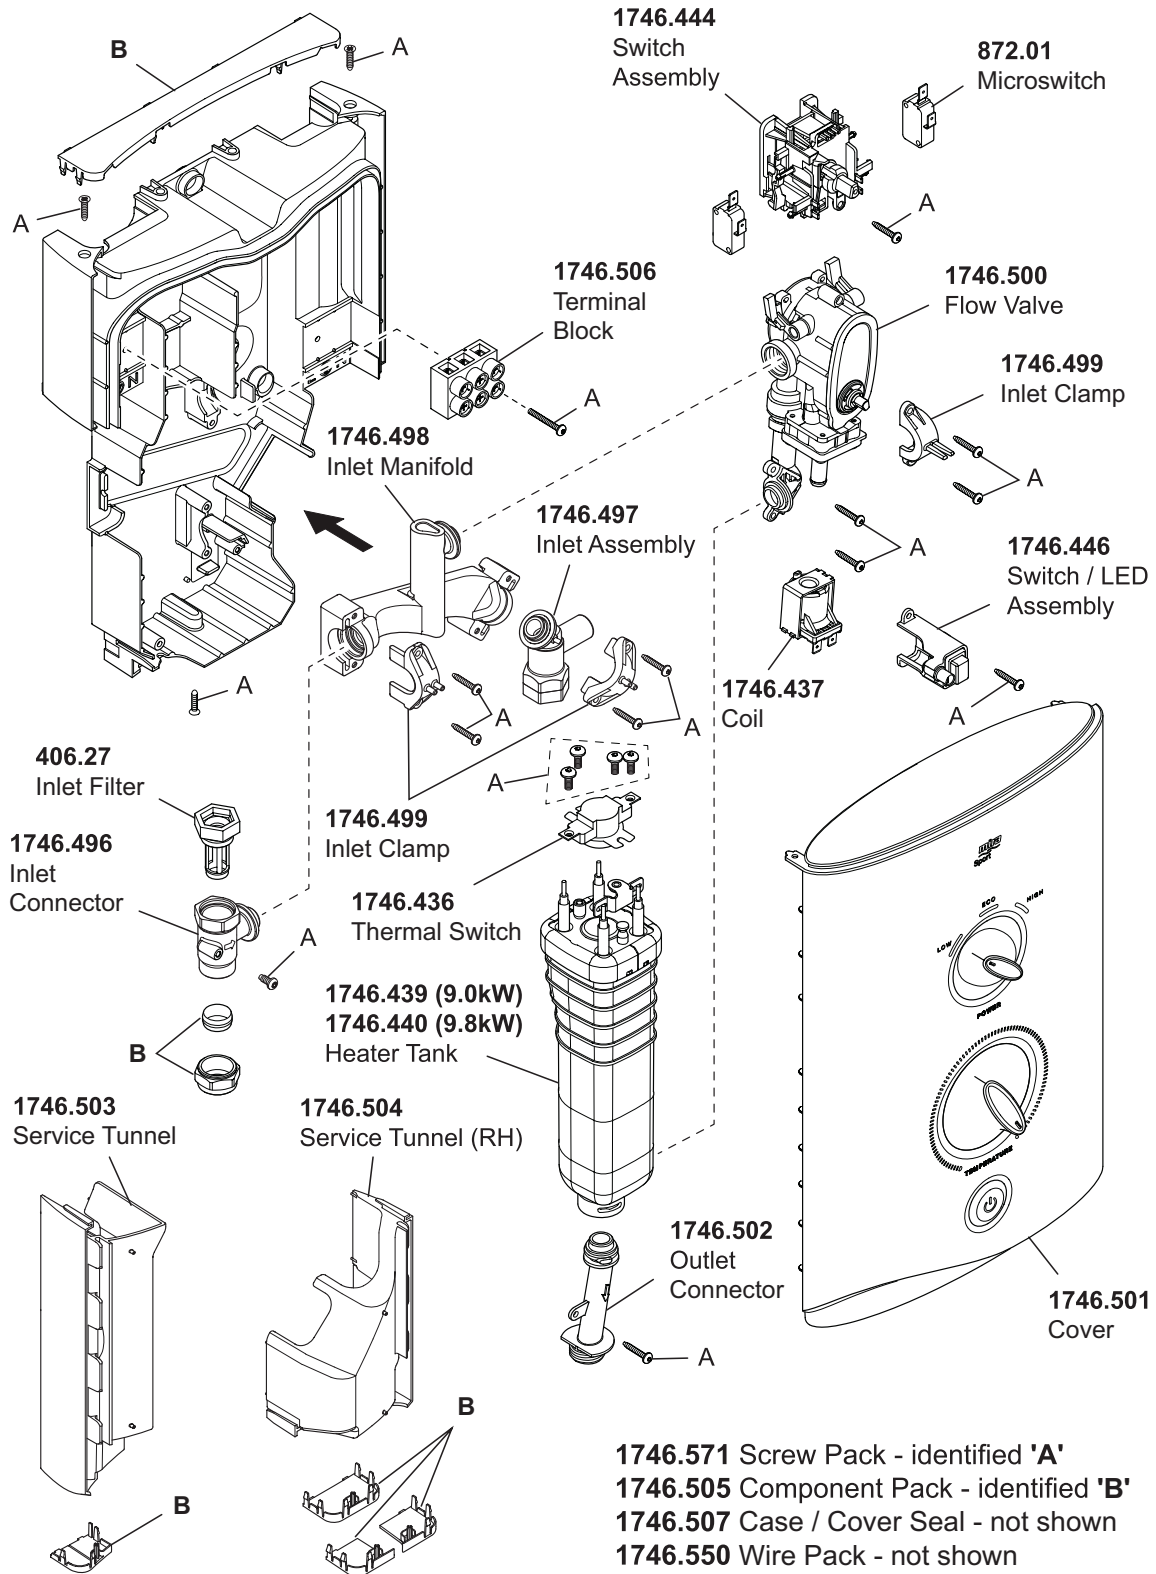

Mira Sport Multi-fit

(2012 - Current J03E, F 9.0kW & 9.8kW)

1.1746.009 / 1.1746.010

Mira electric showers are provided with a two year warranty and spare parts are available free of charge during that period with a valid proof of purchase. For showers outside of the warranty period, spare parts are available to purchase direct, alternatively we have Mira technicians who can repair your shower for you. For further information visit www.mirashowers.co.uk or to check availability of spare parts for this shower or enquire about our repair service please contact our customer service on **0844 571 5000**.