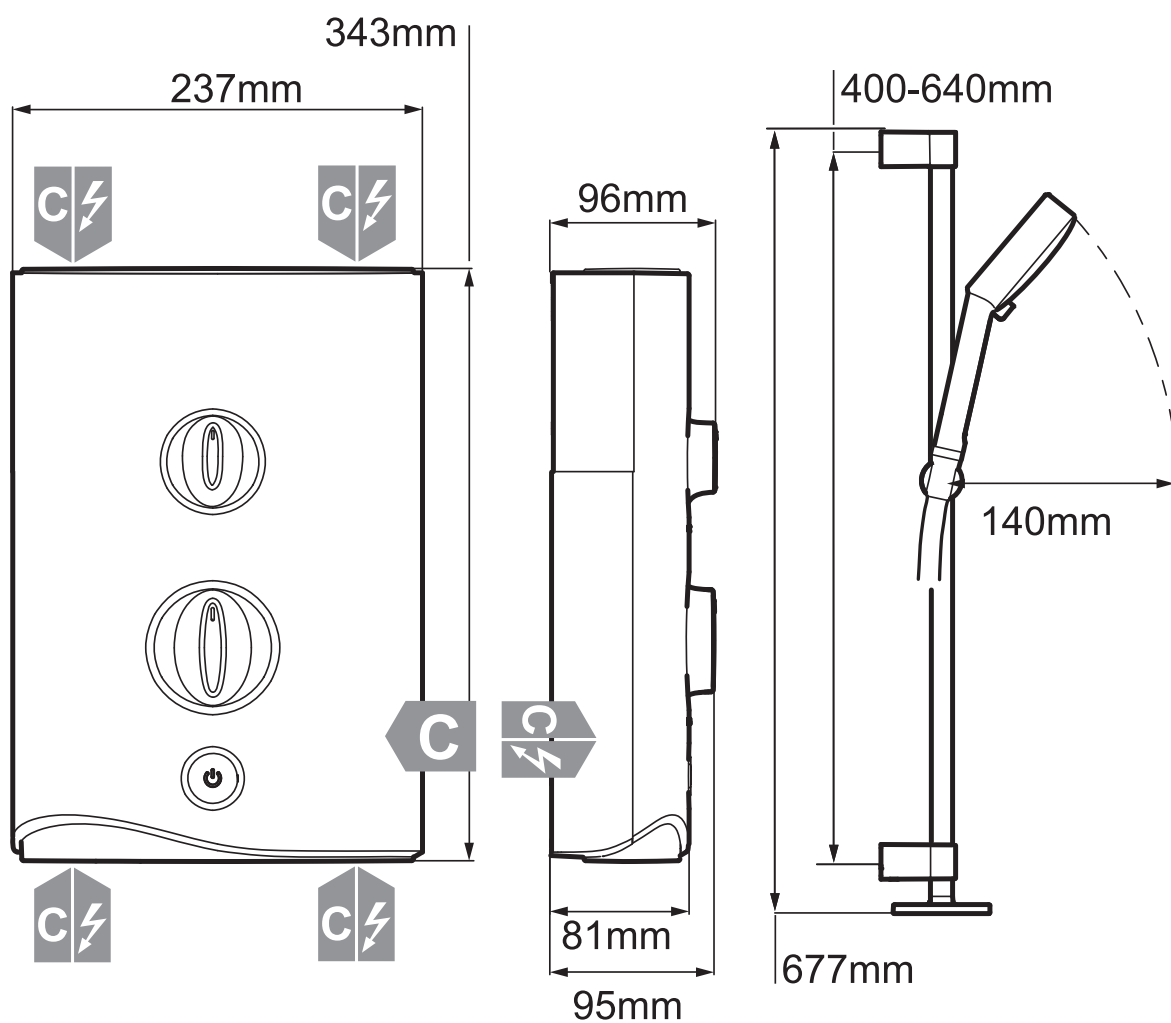

# Mira Sport Multi-fit™

Electric shower, white/chrome finish.

9.0kW - 1.1746.009

9.8kW - 1.1746.010

To download other resources, and for more information and advice on our products just visit: [www.mirashowers.co.uk](http://www.mirashowers.co.uk)