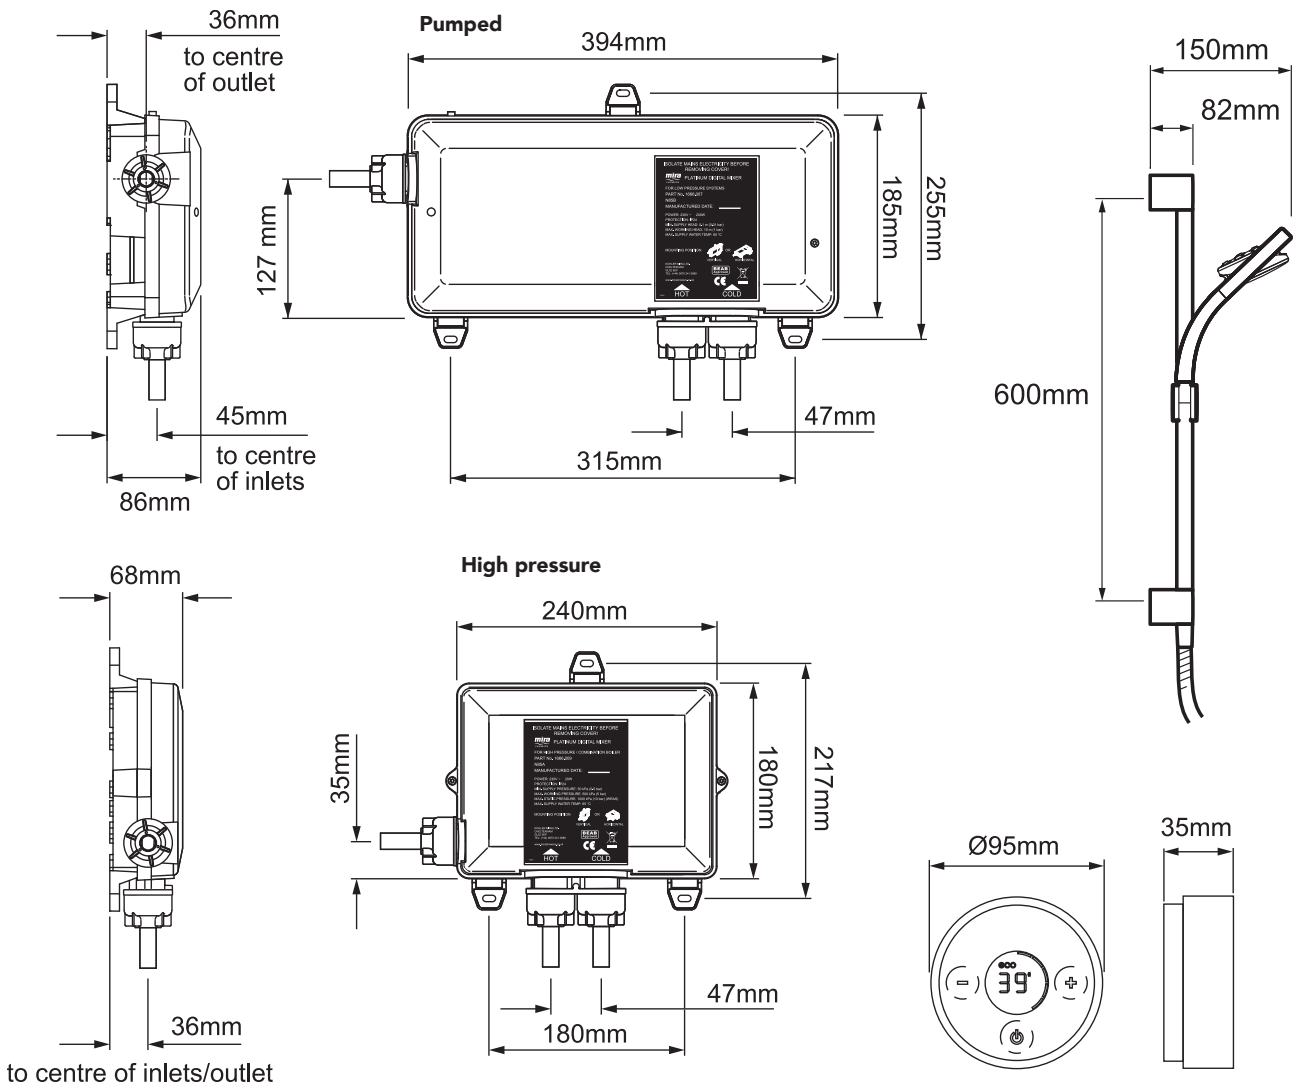

Mira Platinum

Surface mounted model, rear fed digital shower, chrome finish.

High pressure - 1.1666.200

Pumped - 1.1666.201

To download other resources, and for more information and advice on our products just visit:
www.mirashowers.co.uk