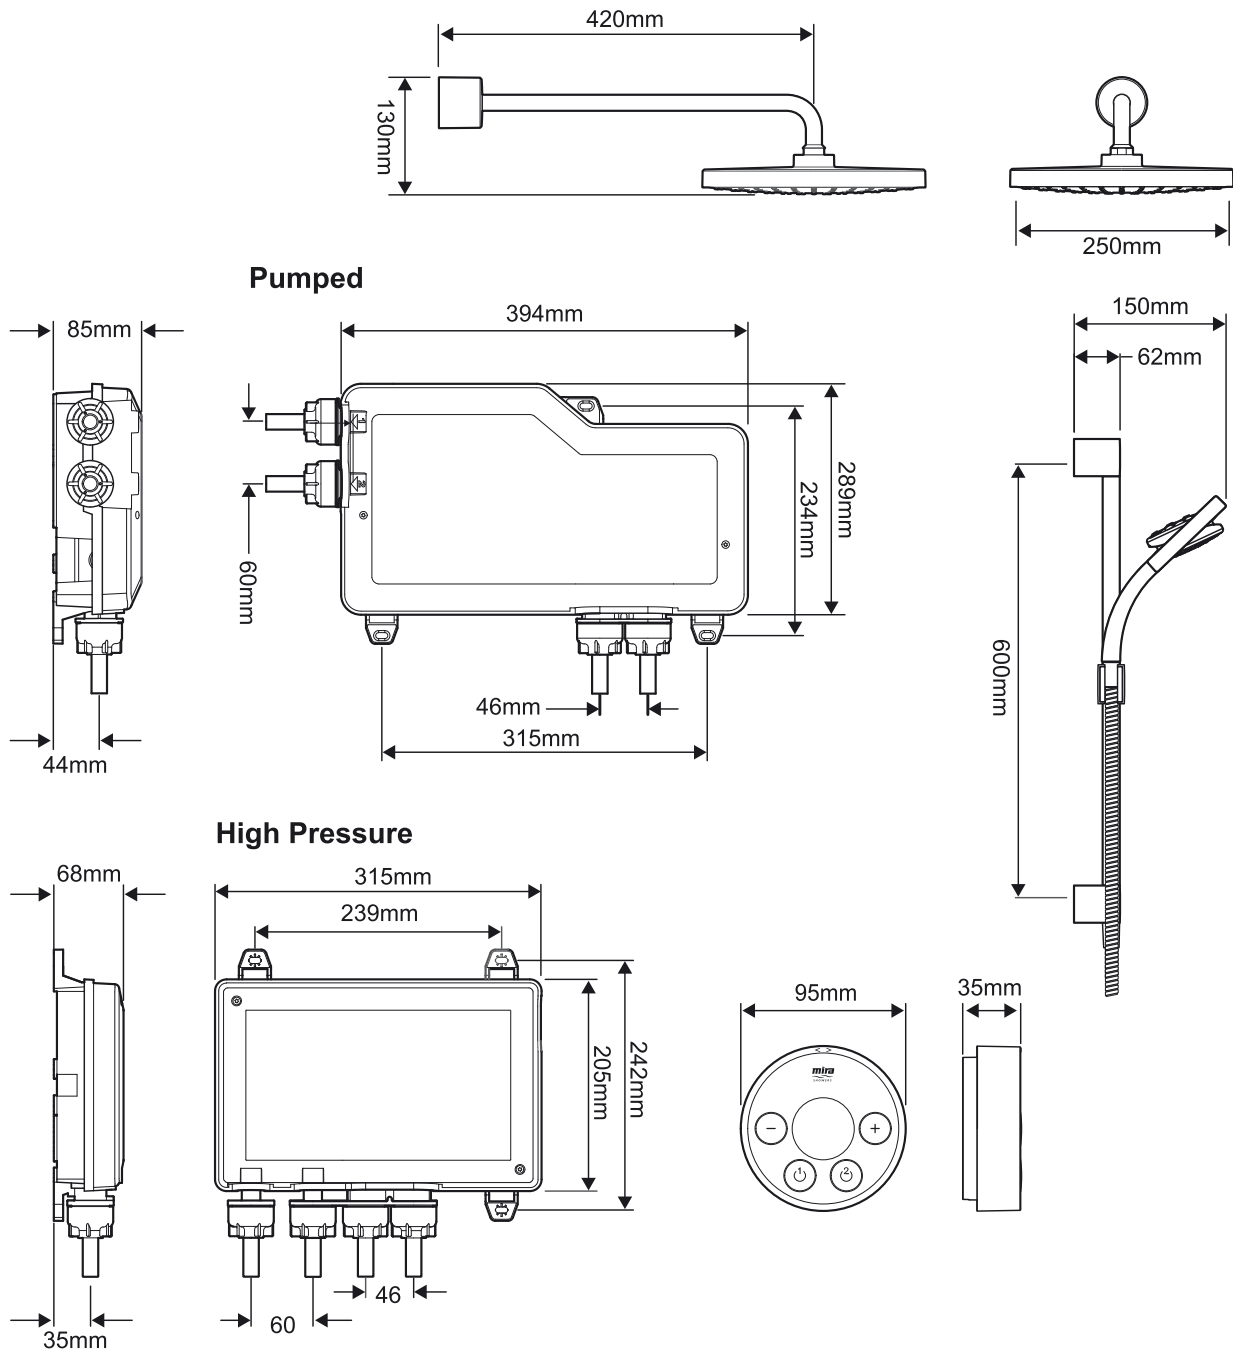

Mira Platinum Dual

Surface mounted model, rear fed digital shower, chrome finish.

High pressure - 1.1796.003

Pumped - 1.1796.004

To download other resources, and for more information and advice on our products just visit: www.mirashowers.co.uk