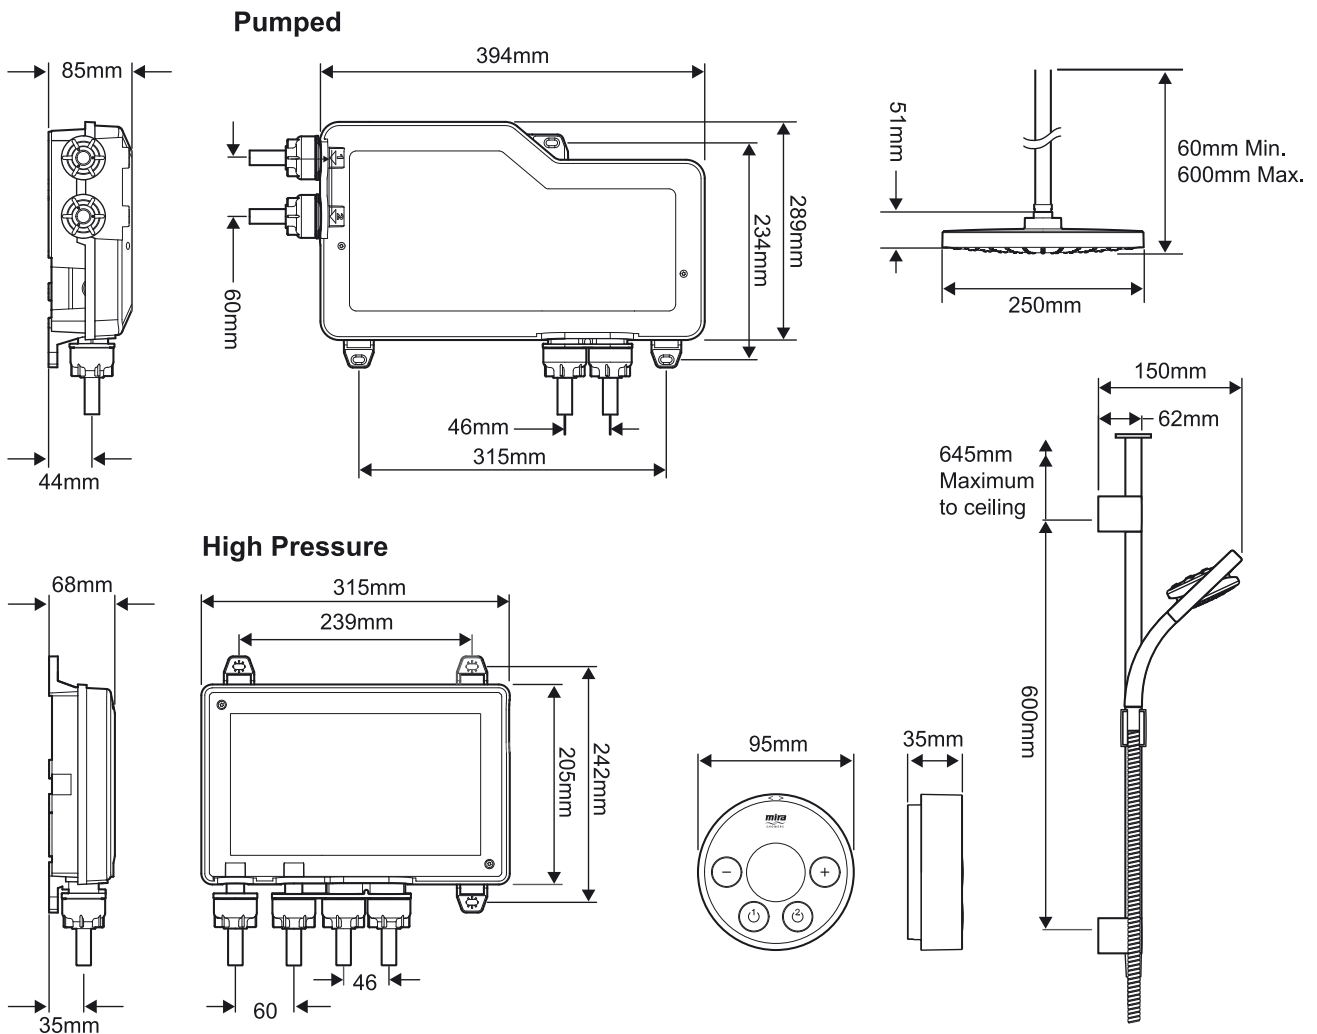

# Mira Platinum Dual

Surface mounted model, ceiling fed digital shower, chrome finish.

**High pressure** - 1.1796.001

**Pumped** - 1.1796.002

To download other resources, and for more information and advice on our products just visit: [www.mirashowers.co.uk](http://www.mirashowers.co.uk)