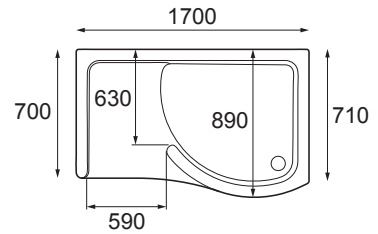

Mira Leap walk-in

Walk-in

Configuration options

Without Panel

1400 x 800

1700 x 700

With Panel

1400 x 800

1700 x 700

Dimensions & tray compatibility

All sizes are in mm

Mira Leap walk-in panel	Size	Glass	Glass thickness	Frame adjustment (ALCOVE)	Frame adjustment (CORNER)	Door opening	Flight tray compatibility
1.1857.265	1400	Clear	5mm	n/a	n/a	540mm	1400 x 800 walk-in tray
1.1857.267	1700	Clear	5mm	n/a	n/a	590mm	1700 x 700 walk-in tray

Mira Leap walk-in panel with side panel

1.1857.266	1400 x 800	Clear	5mm	n/a	n/a	540mm	1400 x 800 walk-in tray
1.1857.268	1700 x 700	Clear	5mm	n/a	n/a	590mm	1700 x 700 walk-in tray

Mira Flight walk-in trays for Leap walk-in panels

	Part No.	Length	Width	Height	Riser conversion kit
1400 x 800 L/H	400825	1400mm	800mm	80mm	107404
1400 x 800 R/H	400826	1400mm	800mm	80mm	107404
1700 x 700 L/H	400821	1700mm	700mm	80mm	107403
1700 x 700 R/H	400822	1700mm	700mm	80mm	107403