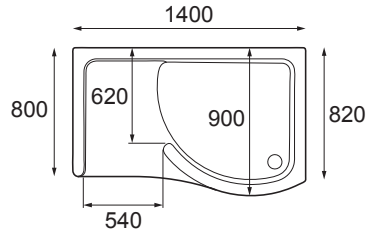

Mira Leap walk-in

Walk-in

Configuration options

Without Panel

1400 x 800

1700 x 700

With Panel

1400 x 800

1700 x 700

Dimensions & tray compatibility

All sizes are in mm

Mira Leap walk-in panel	Size	Glass	Glass thickness	Frame adjustment (ALCOVE)	Frame adjustment (CORNER)	Door opening	Flight tray compatibility
1.1857.265	1400	Clear	5mm	n/a	n/a	540mm	1400 x 800 walk-in tray
1.1857.267	1700	Clear	5mm	n/a	n/a	590mm	1700 x 700 walk-in tray

Mira Leap walk-in panel with side panel

1.1857.266	1400 x 800	Clear	5mm	n/a	n/a	540mm	1400 x 800 walk-in tray
1.1857.268	1700 x 700	Clear	5mm	n/a	n/a	590mm	1700 x 700 walk-in tray

Mira Flight walk-in trays for Leap walk-in panels

	Part No.	Length	Width	Height	Riser conversion kit
1400 x 800 L/H	400825	1400mm	800mm	80mm	107404
1400 x 800 R/H	400826	1400mm	800mm	80mm	107404
1700 x 700 L/H	400821	1700mm	700mm	80mm	107403
1700 x 700 R/H	400822	1700mm	700mm	80mm	107403