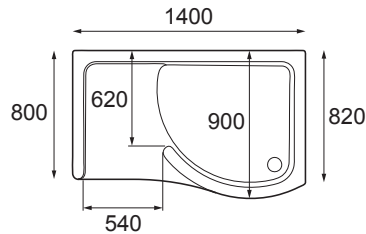

Mira Leap walk-in

Walk-in

Configuration options

Without Panel

1400 x 800

1700 x 700

With Panel

1400 x 800

1700 x 700

Dimensions & tray compatibility

All sizes are in mm

Mira Leap walk-in panel	Size	Glass	Glass thickness	Frame adjustment (ALCOVE)	Frame adjustment (CORNER)	Door opening	Flight tray compatibility
1.1857.265	1400	Clear	5mm	n/a	n/a	540mm	1400 x 800 walk-in tray
1.1857.267	1700	Clear	5mm	n/a	n/a	590mm	1700 x 700 walk-in tray

Mira Leap walk-in panel with side panel

1.1857.266	1400 x 800	Clear	5mm	n/a	n/a	540mm	1400 x 800 walk-in tray
1.1857.268	1700 x 700	Clear	5mm	n/a	n/a	590mm	1700 x 700 walk-in tray

Mira Flight walk-in trays for Leap walk-in panels

	Part No.	Length	Width	Height	Riser conversion kit
1400 x 800 L/H	400825	1400mm	800mm	80mm	107404
1400 x 800 R/H	400826	1400mm	800mm	80mm	107404
1700 x 700 L/H	400821	1700mm	700mm	80mm	107403
1700 x 700 R/H	400822	1700mm	700mm	80mm	107403