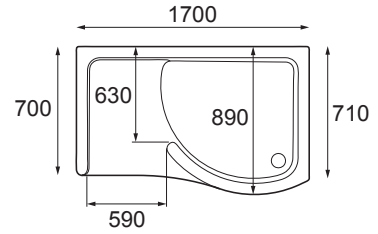

Mira Leap walk-in

Walk-in

Configuration options

Without Panel

1400 x 800

1700 x 700

With Panel

1400 x 800

1700 x 700

Dimensions & tray compatibility

All sizes are in mm

Mira Leap walk-in panel	Size	Glass	Glass thickness	Frame adjustment (ALCOVE)	Frame adjustment (CORNER)	Door opening	Flight tray compatibility
1.1857.265	1400	Clear	5mm	n/a	n/a	540mm	1400 x 800 walk-in tray
1.1857.267	1700	Clear	5mm	n/a	n/a	590mm	1700 x 700 walk-in tray

Mira Leap walk-in panel with side panel

1.1857.266	1400 x 800	Clear	5mm	n/a	n/a	540mm	1400 x 800 walk-in tray
1.1857.268	1700 x 700	Clear	5mm	n/a	n/a	590mm	1700 x 700 walk-in tray

Mira Flight walk-in trays for Leap walk-in panels

	Part No.	Length	Width	Height	Riser conversion kit
1400 x 800 L/H	400825	1400mm	800mm	80mm	107404
1400 x 800 R/H	400826	1400mm	800mm	80mm	107404
1700 x 700 L/H	400821	1700mm	700mm	80mm	107403
1700 x 700 R/H	400822	1700mm	700mm	80mm	107403