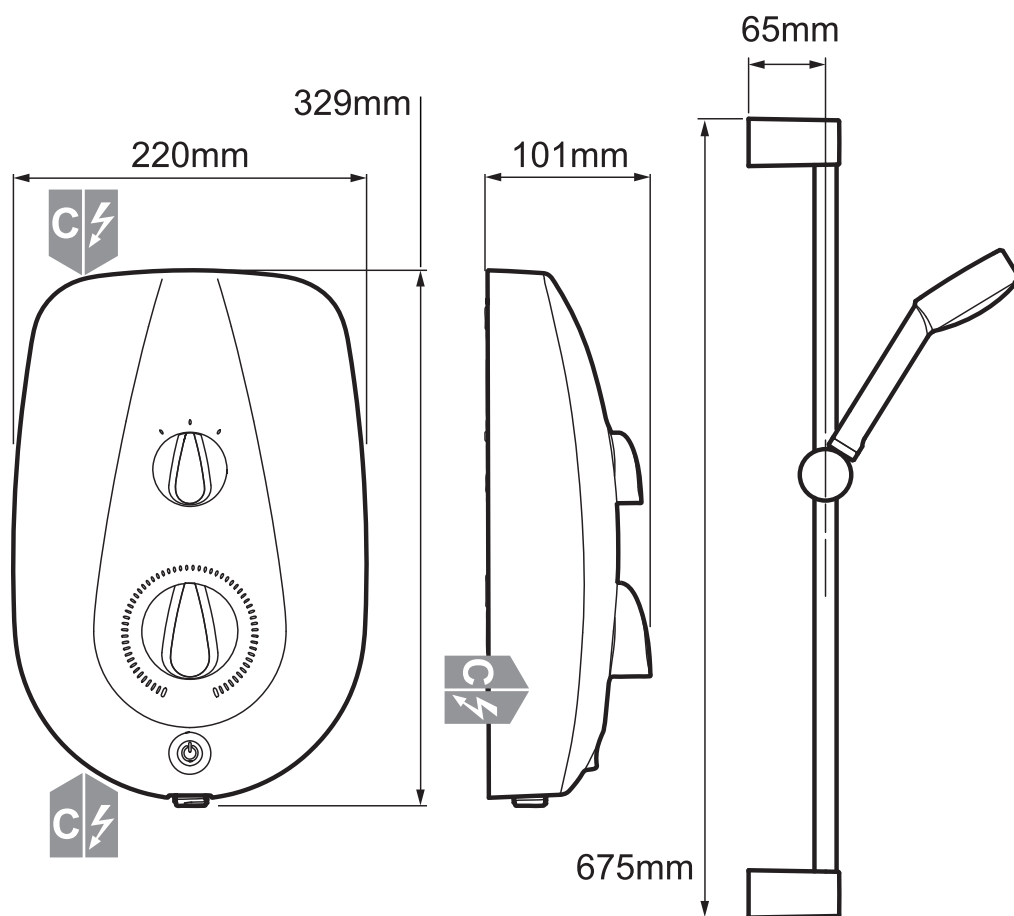

Mira Go

Electric shower, white/chrome finish.

8.5kW - 1.1788.001

9.5kW - 1.1788.002

To download other resources, and for more information and advice on our products just visit: www.mirashowers.co.uk

mira
SHOWERS