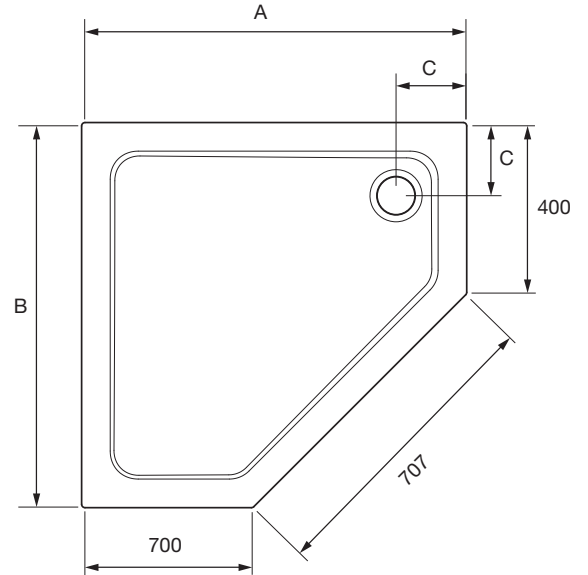

Mira Flight Safe Pentagon Shower Trays

Mira Flight Safe height flat top or upstands

Mira Flight Safe tray - pentagon

Dimensions
All sizes are in mm

Size	Upstands	Trays product code	Riser conversion kit product code
900X900	0	1.1697.016.AS	1.1697.036.WH
1200X900 LH	0	1.1697.026.AS	1.1697.036.WH
1200X900 RH	0	1.1697.027.AS	1.1697.036.WH

Dimensions

Flat top						Upstands					
A	B	C	D	E	F	A	B	C	D	E	F
900	900	165	68	40	140-160	-	-	-	-	-	-
1200	900	165	68	40	140-160	-	-	-	-	-	-

To download other resources, and for more information and advice on our products just visit:
www.mirashowers.co.uk