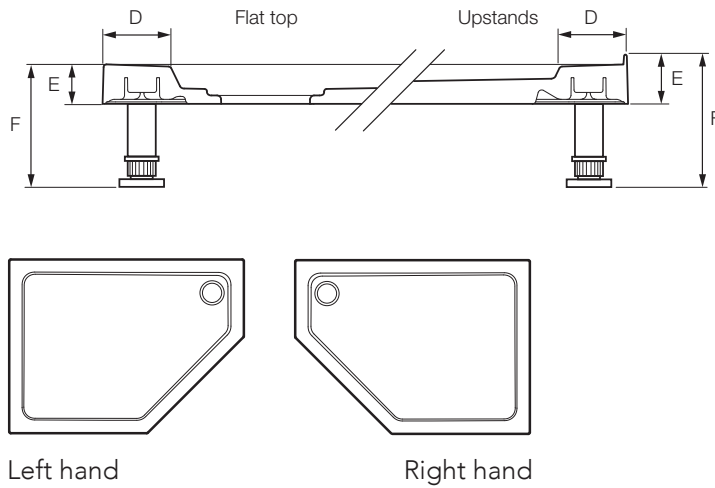

Mira Flight Safe Pentagon Shower Trays

Mira Flight Safe height flat top or upstands

Mira Flight Safe tray - pentagon

Dimensions
All sizes are in mm

Size	Upstands	Trays product code	Riser conversion kit product code
900X900	0	1.1697.016.AS	1.1697.036.WH
1200X900 LH	0	1.1697.026.AS	1.1697.036.WH
1200X900 RH	0	1.1697.027.AS	1.1697.036.WH

Dimensions

Flat top						Upstands					
A	B	C	D	E	F	A	B	C	D	E	F
900	900	165	68	40	140-160	-	-	-	-	-	-
1200	900	165	68	40	140-160	-	-	-	-	-	-

To download other resources, and for more information and advice on our products just visit:
www.mirashowers.co.uk