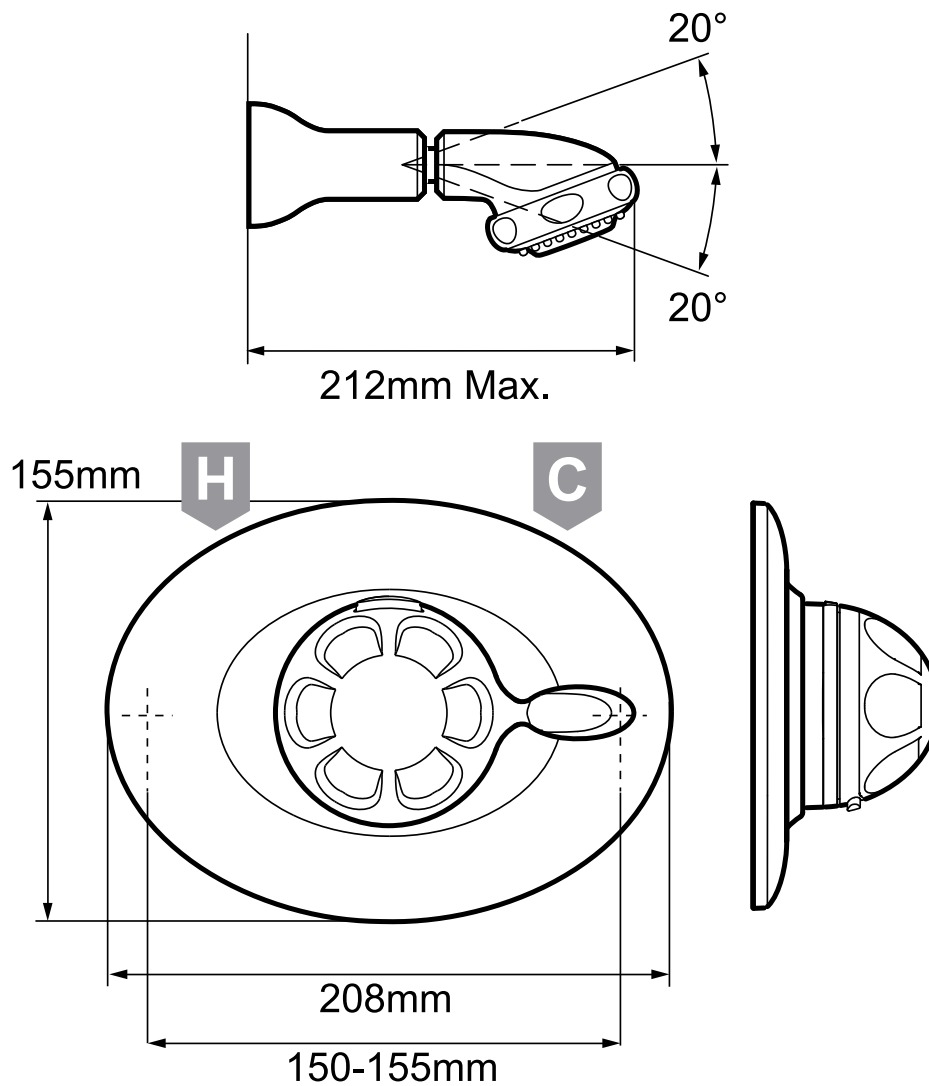

Mira Excel BIR

Built-in valve with fixed showerhead,
chrome finish.

1.1518.307

To download other resources, and for more
information and advice on our products just visit:
www.mirashowers.co.uk

mira
SHOWERS