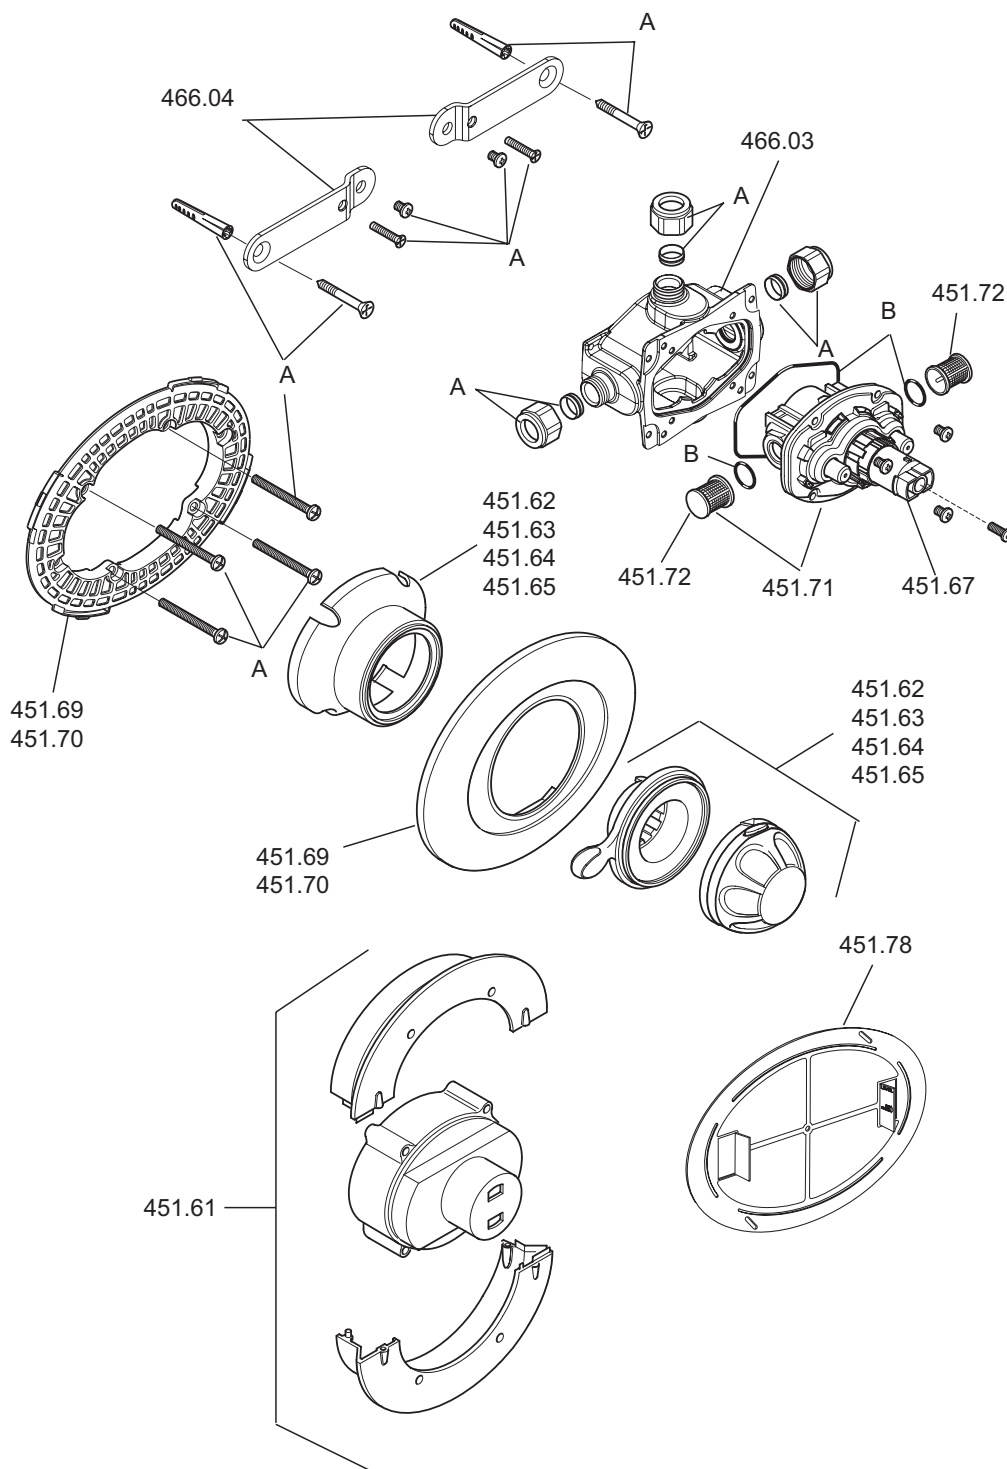

# Mira Excel B

(2002 - Current B91B)

1.1518.303 / 1.1518.307

# Mira Excel B

(2002 - Current B91B)

1.1518.303 / 1.1518.307

451.61	Building-in Shroud
451.62	Temperature Knob/Flow Lever Assembly - white
451.63	Temperature Knob/Flow Lever Assembly - chrome
451.64	Temperature Knob/Flow Lever Assembly - satin chrome
451.65	Temperature Knob/Flow Lever Assembly - white/gold
451.67	Hub Pack
451.69	Concealing Plate - chrome
451.70	Concealing Plate - gold
451.71	Cartridge Assembly/Filters
451.72	Inlet Filters
451.73	Component Pack - components identified 'A'
451.76	Seal Pack - components identified 'B'
451.77	Screw Pack - not illustrated
451.78	Installation Template
466.03	Body
466.04	Support Bracket