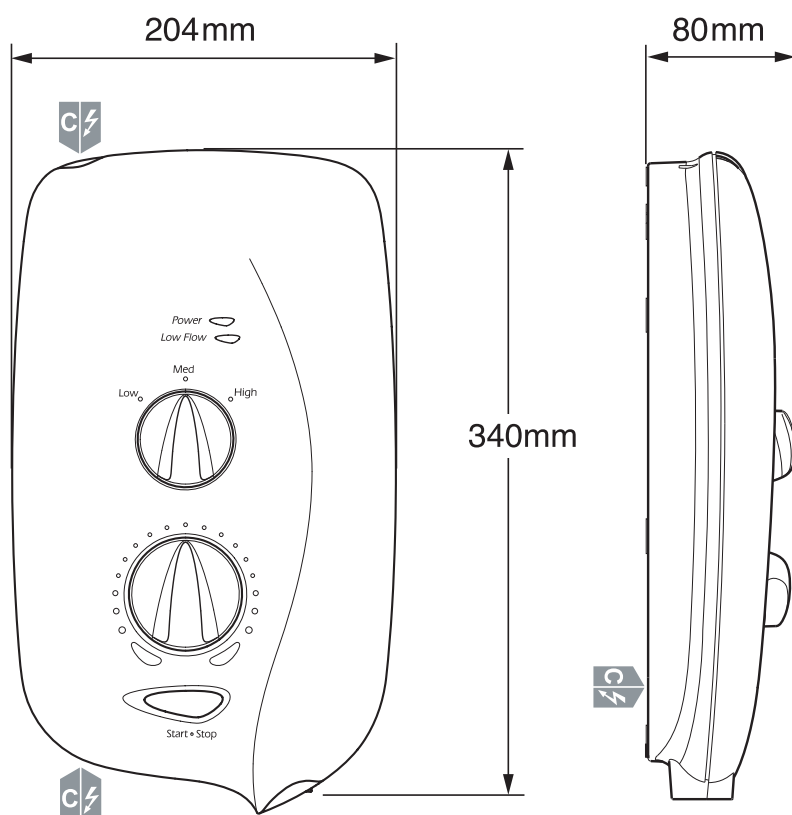

# Mira Elate

Electric shower, white finish.

9.0kw - 1.1563.808

9.8kw - 1.1563.809

To download other resources, and for more information and advice on our products just visit: [www.mirashowers.co.uk](http://www.mirashowers.co.uk)