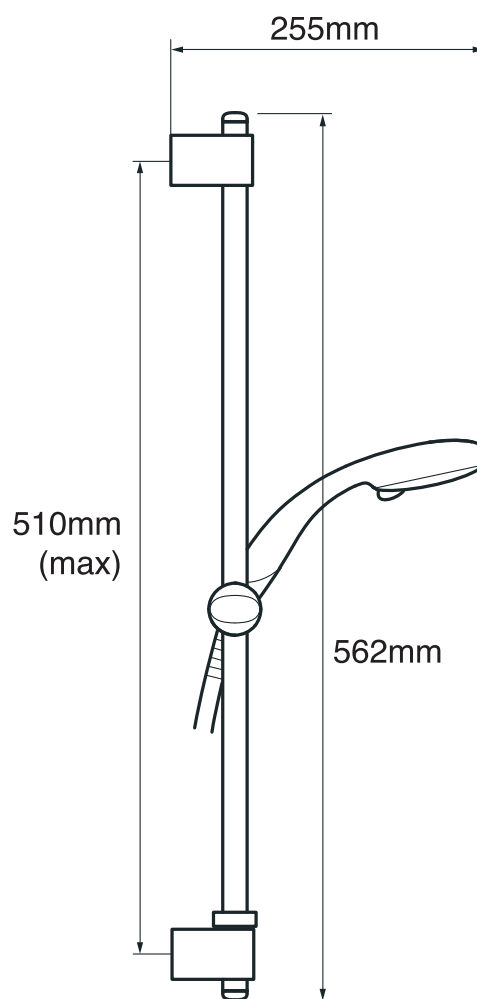

# Mira Elate

Electric shower, white finish.

9.0kw - 1.1563.808

9.8kw - 1.1563.809

To download other resources, and for more information and advice on our products just visit: [www.mirashowers.co.uk](http://www.mirashowers.co.uk)