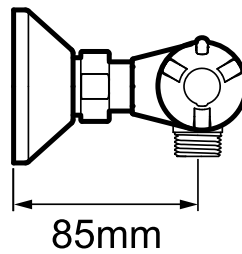

Mira Coda Pro Valve Only

Exposed valve system, chrome finish.

1.1836.007

To download other resources, and for more information and advice on our products just visit:
www.mirashowers.co.uk

mira
SHOWERS