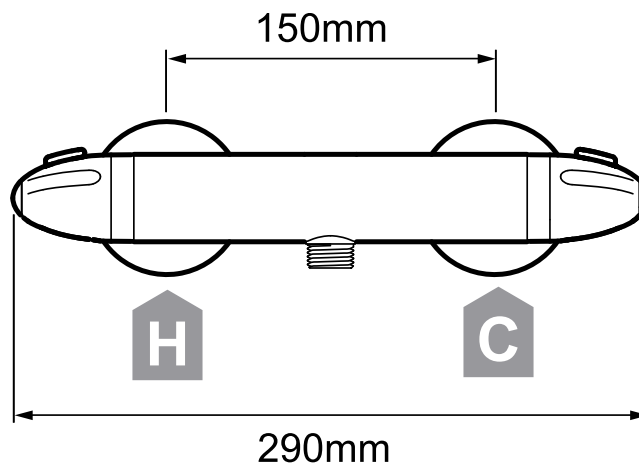

Mira Coda Pro Valve Only

Exposed valve system, chrome finish.

1.1836.007

To download other resources, and for more information and advice on our products just visit:
www.mirashowers.co.uk

mira
SHOWERS