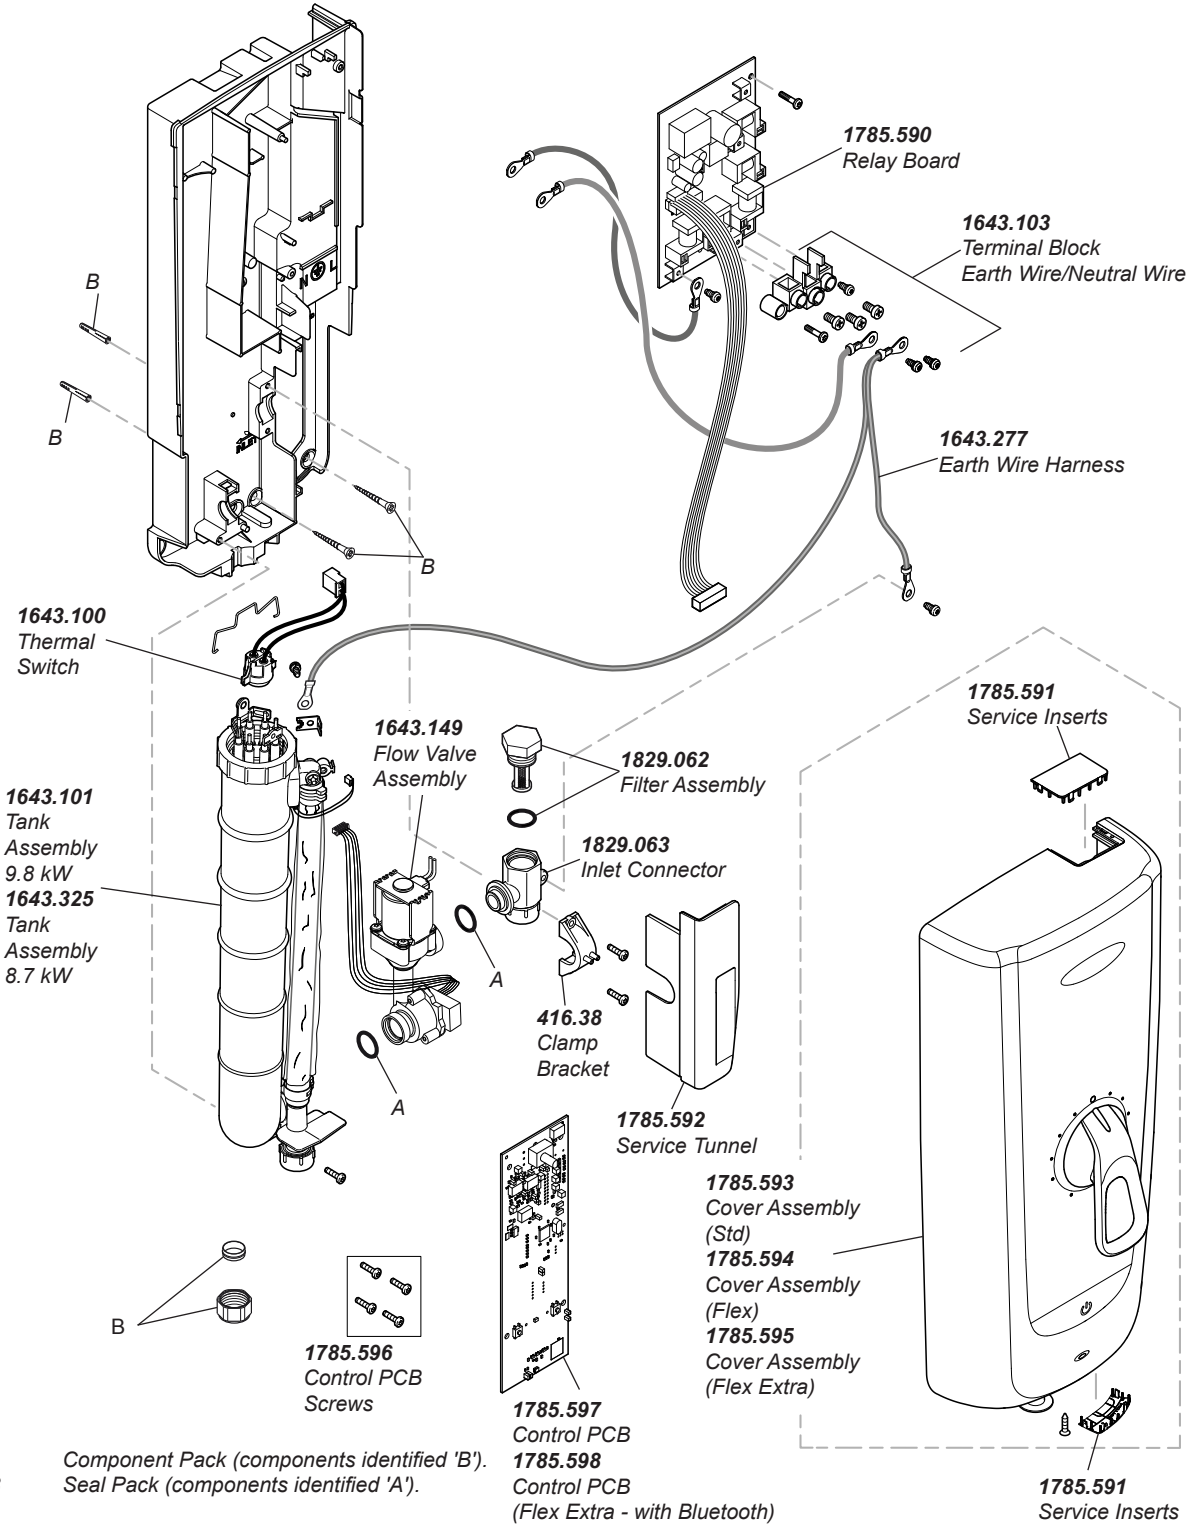

Mira Advance

THERMOSTATIC ELECTRIC SHOWER

1.1785.001	J09A	8.7 kW
1.1785.002	J09D	9.8 kW
1.1785.003	J09G	8.7 kW
1.1785.004	J09K	9.8 kW
1.1785.005	J09N	8.7 kW

Mira electric showers are provided with a two year warranty and spare parts are available free of charge during that period with a valid proof of purchase. For showers outside of the warranty period, spare parts are available to purchase direct, alternatively we have Mira technicians who can repair your shower for you. For further information visit www.mirashowers.co.uk or to check availability of spare parts for this shower or enquire about our repair service please contact our customer service on 0844 571 5000.