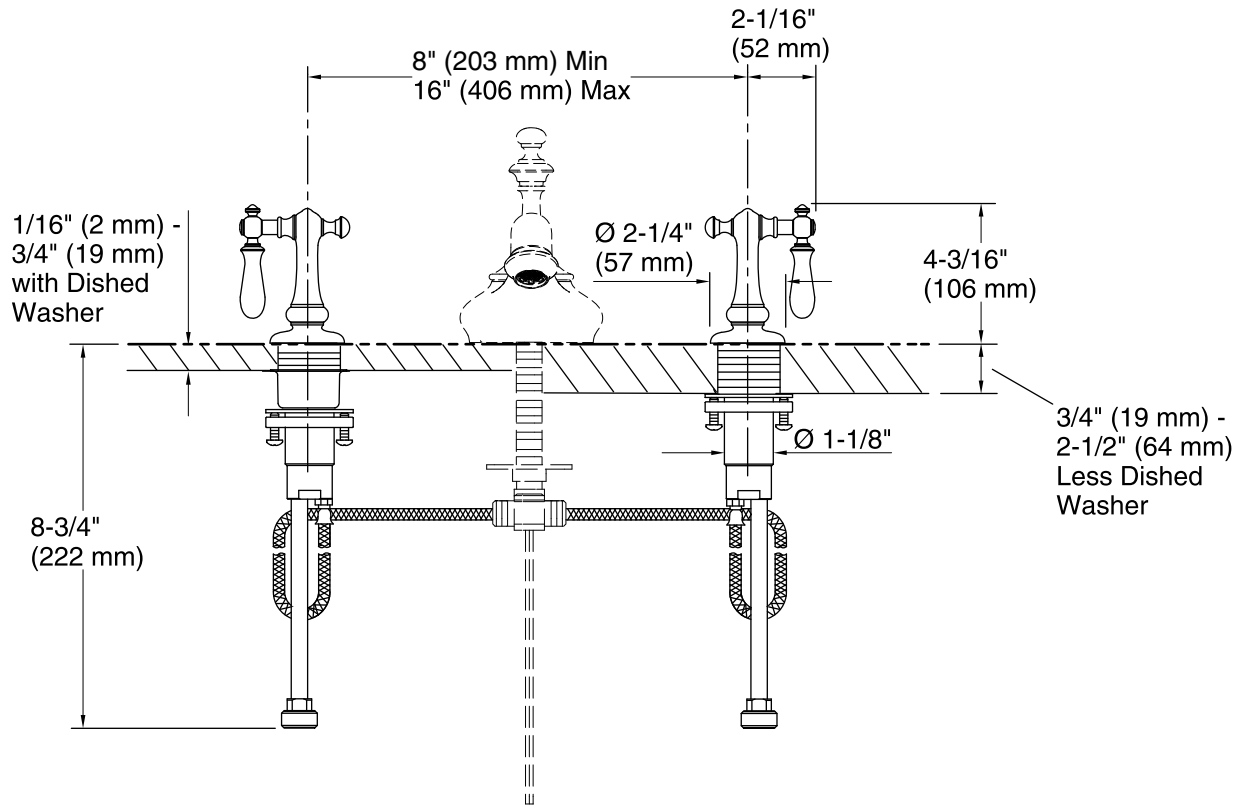

Features

- Metal construction.
- Brass valve bodies.
- Quarter-turn washerless ceramic disc valves.
- Handles are ADA compliant.
- For 8" (203 mm) or 16" (406 mm) centers.

Required Accessories

K-72758 Widespread Bathroom Sink Spout
or
K-72759 Widespread Bathroom Sink Spout
or
K-72760 Widespread Bathroom Sink Spout

Technical Information

All product dimensions are nominal.

Notes

Install this product according to the installation guide.

ADA compliant when installed to the specific requirements of these regulations.