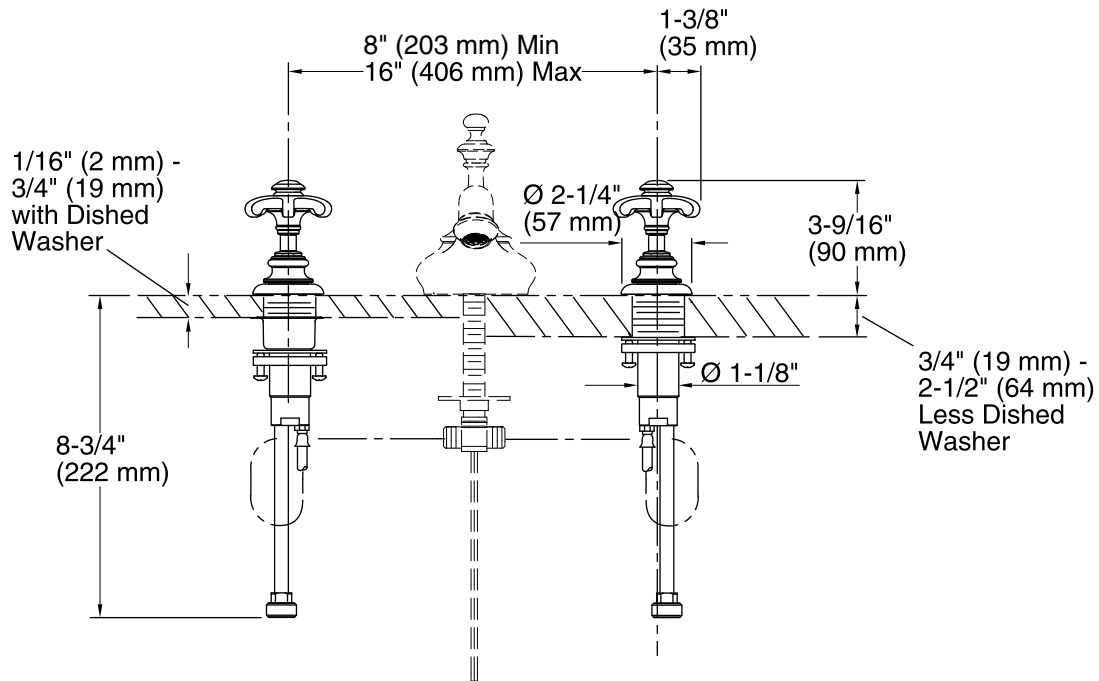

Features

- Metal construction.
- Brass valve bodies.
- Quarter-turn washerless ceramic disc valves.
- Handles are ADA compliant.
- For 8" (203 mm) or 16" (406 mm) centers.

Required Accessories

- K-72758 Widespread Bathroom Sink Spout
or
K-72759 Widespread Bathroom Sink Spout
or
K-72760 Widespread Bathroom Sink Spout

Technical Information

All product dimensions are nominal.

Notes

Install this product according to the installation guide.

ADA compliant when installed to the specific requirements of these regulations.