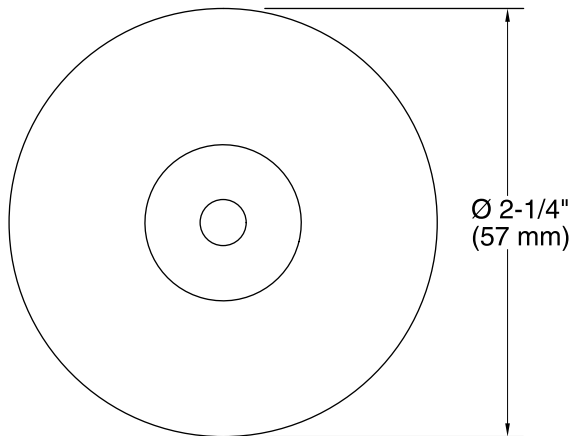

Technical Information

All product dimensions are nominal.

Notes

Install this product according to the installation guide.