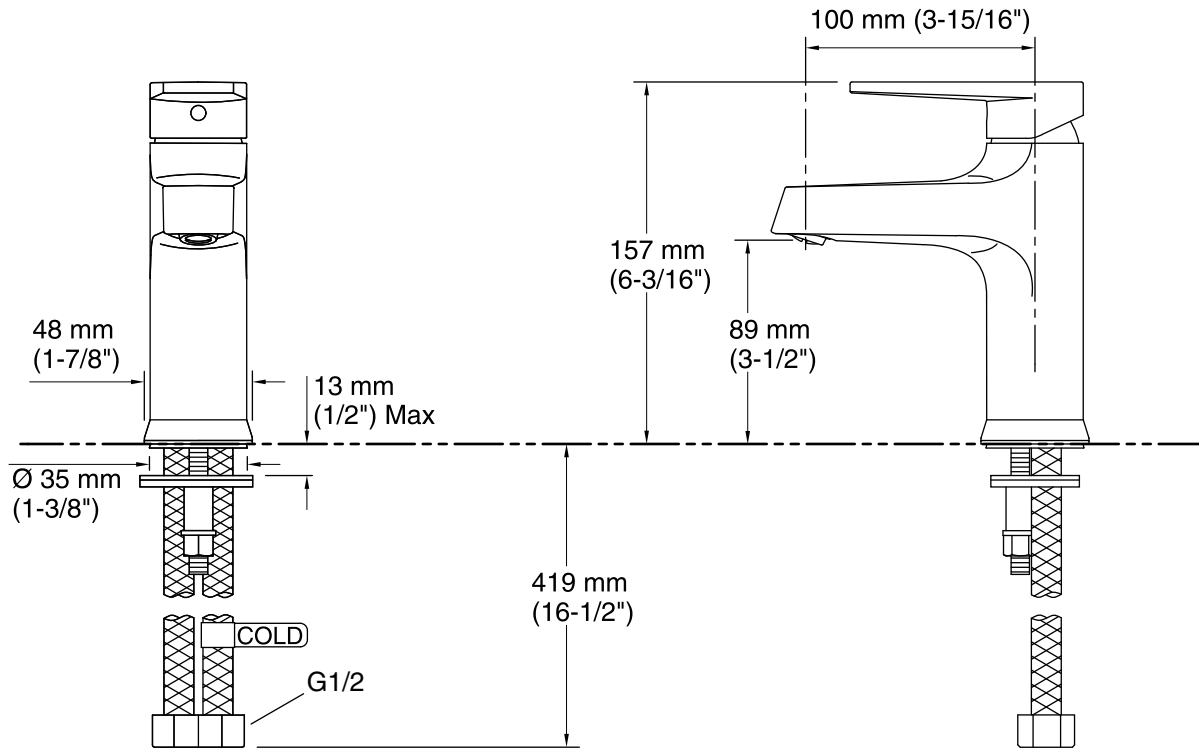

## Available Color/Finishes

*Color tiles intended for reference only.*

Color	Code	Description
	CP	Polished Chrome

**Technical Information**

All product dimensions are nominal.

Drain included: YES

**Notes**

Install this product according to the installation guide.