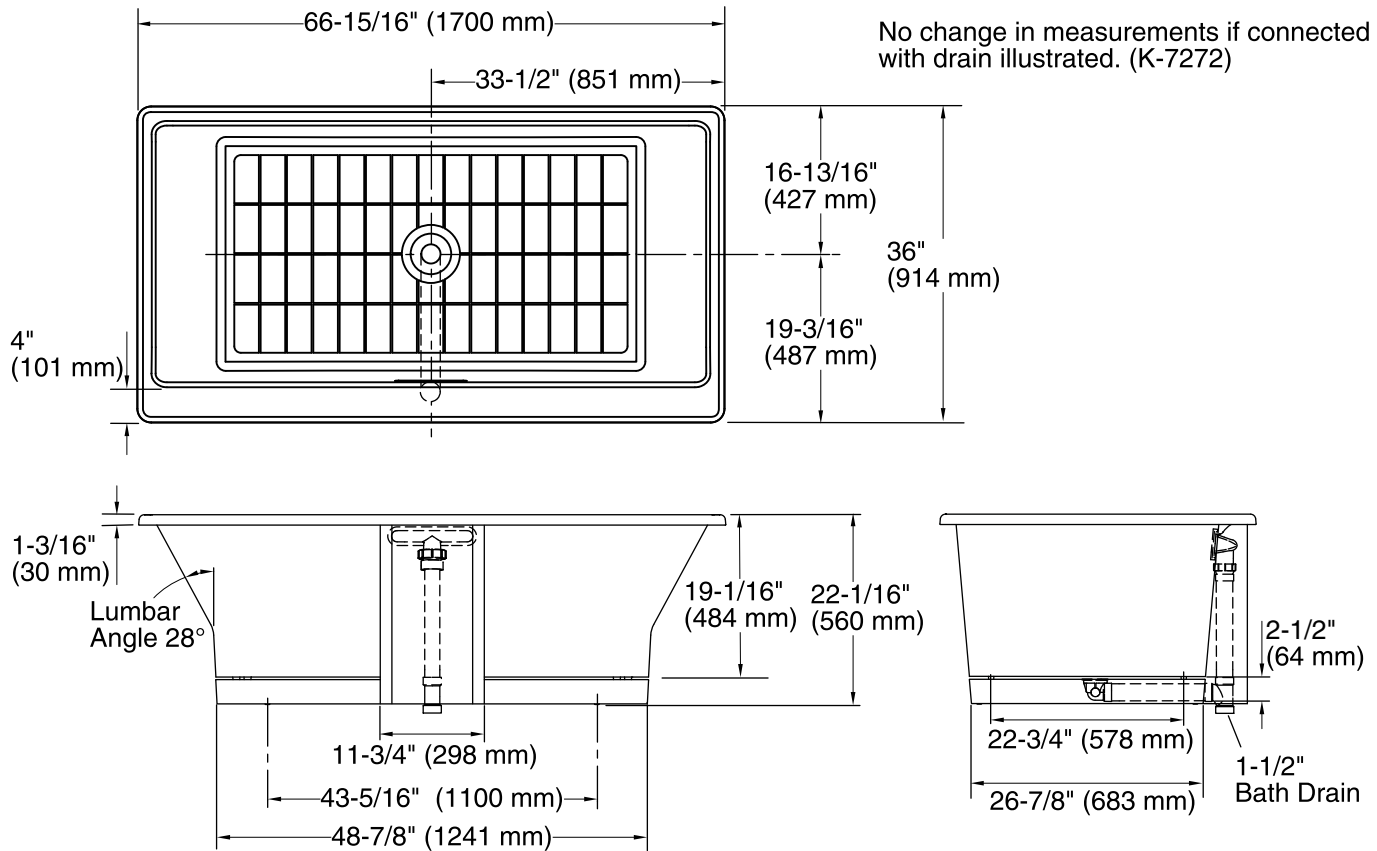

Technical Information

All product dimensions are nominal.

Installation:	Freestanding
Drain location:	Center
Basin area, bottom:	49" x 26-1/2" (1245 mm x 673 mm)
Basin area, top:	62-1/2" x 29-1/4" (1588 mm x 743 mm)
Weight:	435 lbs (197.3 kg)
Minimum floor load:	73 lbs/ft² (356.4 kg/m²)
Water depth:	15-1/4" (387 mm)
Water capacity:	90 gal (340.7 L)

Notes

Measure your actual product for rough-in details.

Install this product according to the installation instructions.

The hot water supply should be 70% of the capacity of the bath or greater. Installations will vary.