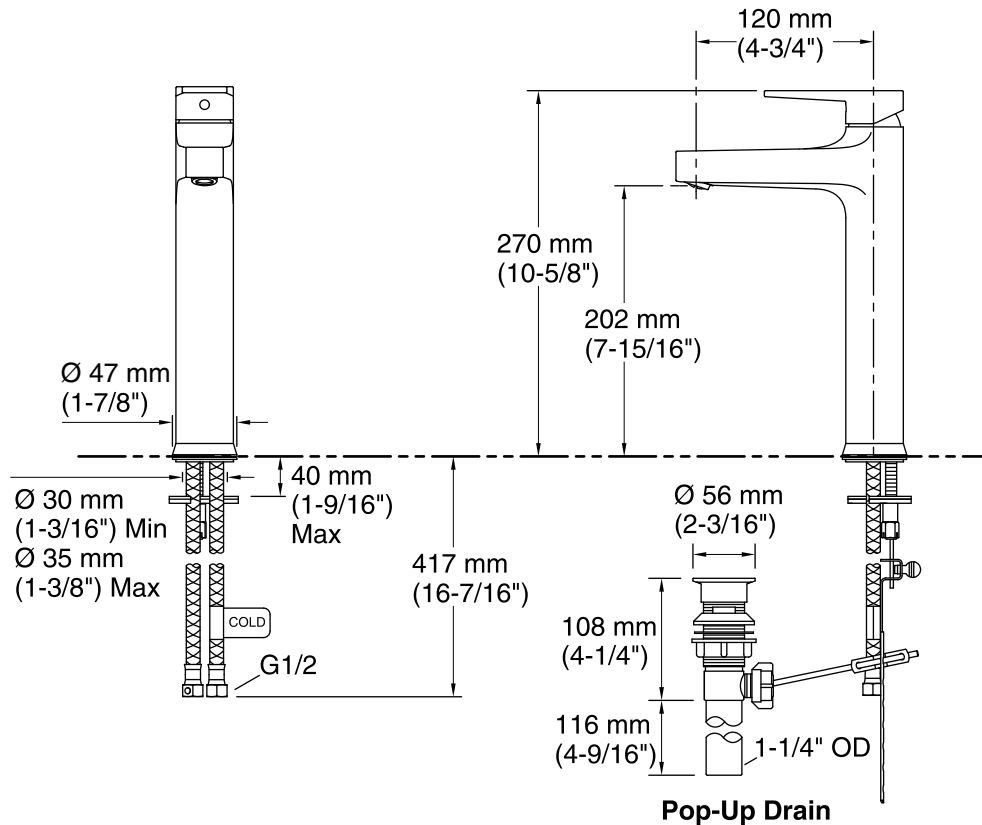

Technical Information

All product dimensions are nominal.

Drain included: YES

Spout:

Spout reach: 4-3/4" (121 mm)

Faucet:

Flow rate: 3.6 gal/min (13.6 l/min)

Pressure: 60 psi (4.1 bar)