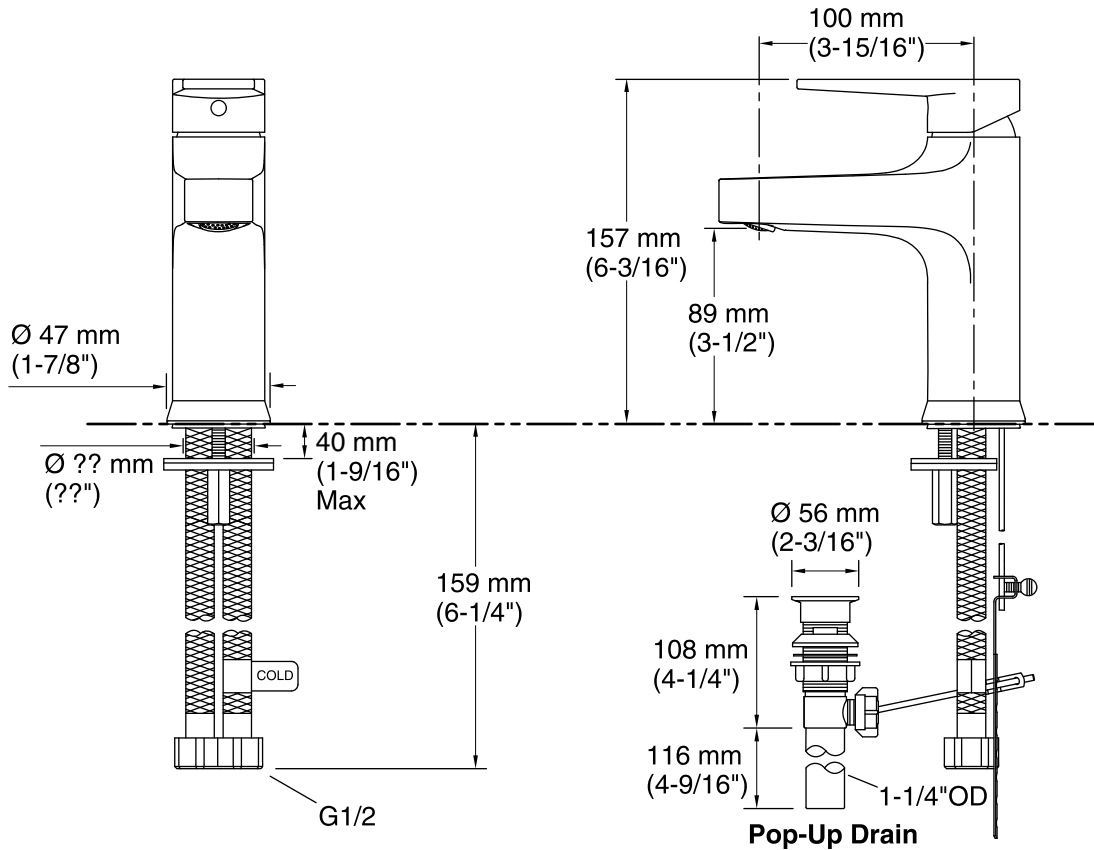

Available Color/Finishes

Color tiles intended for reference only.

Color	Code	Description
-------	------	-------------

	CP	Polished Chrome
--	----	-----------------

Technical Information

All product dimensions are nominal.

Faucet:

Flow rate: 3.63 gal/min (13.7 l/min)

Pressure: 60 psi (4.1 bar)

Drain included: YES

Drain tailpiece included: YES

Spout:

Spout reach: 3-15/16" (100 mm)

Notes