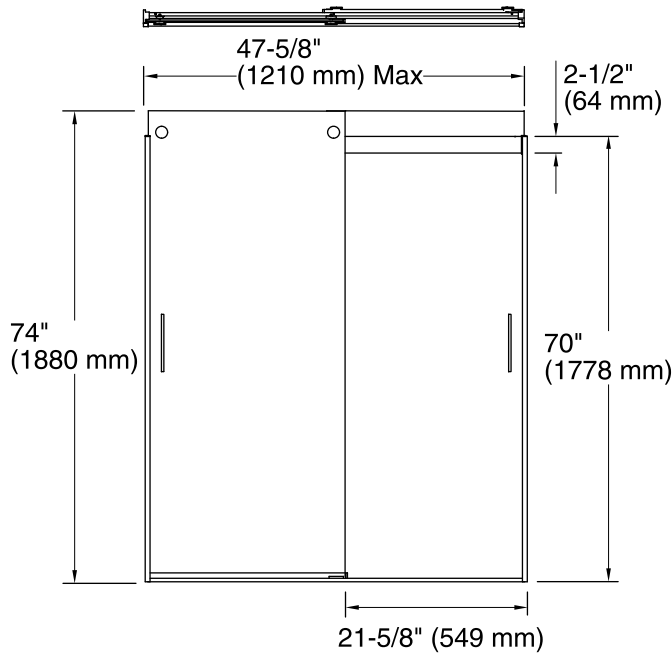

Features

- Hardware options inside and outside the shower include a blade handle or contemporary square towel bar.
- CleanCoat® technology creates a barrier between the water and glass to help keep your shower door looking new.
- Frameless, 3/8" (10 mm) thick Crystal Clear tempered glass door.
- Door tracking system features a hidden, cushioned, center guide for smooth, quiet sliding action.
- Innovative roller design simplifies installation and provides out-of-plumb adjustability.
- Reversible top track and towel bar.
- Frameless design emphasizes glass and creates a sleek, minimalist look.
- Smooth, easy-to-clean wall jambs.

Color	Code	Description
	SHP	Bright Polished Silver
	NX	Brushed Nickel
	ABV	Anodized Brushed Bronze
	ABZ	Anodized Dark Bronze

Available Glass Options

Code	Description
	Crystal Clear

*Walk Through Height = 70" (1778 mm) minus 2-1/2" (64 mm)