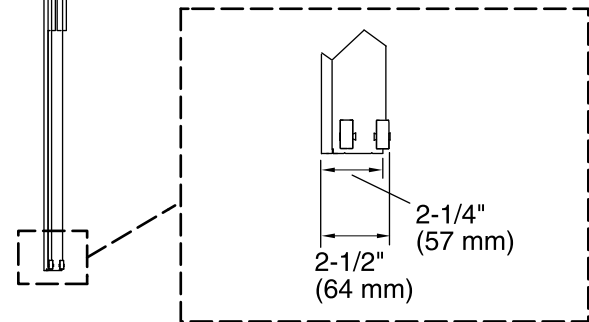

Features

- Frameless design highlights showering area.
- Innovative roller design simplifies installation and provides out-of-plumb adjustability.
- Frameless, 3/8" (10 mm) thick Crystal Clear tempered glass.
- Door tracking system features a hidden, cushioned, center guide for smooth, quiet sliding action.
- Smooth, easy-to-clean wall jambs.
- Contemporary vertical blade handles complete the look of this door.
- CleanCoat® technology creates a barrier between the water and glass to help keep your shower door looking new.

*** Walk-through**

Technical Information

All product dimensions are nominal.

- Installation type: For bath installation
- Opening style: Sliding/Bypass
- Opening Width - Min: 56-5/8" (1438 mm)
- Opening Width - Max: 59-5/8" (1514 mm)
- Walk-through - Min: 24-9/16" (624 mm)
- Walk-through - Max: 27-9/16" (700 mm)
- Glass thickness: 3/8" (10 mm)
- Glass coating: CleanCoat®