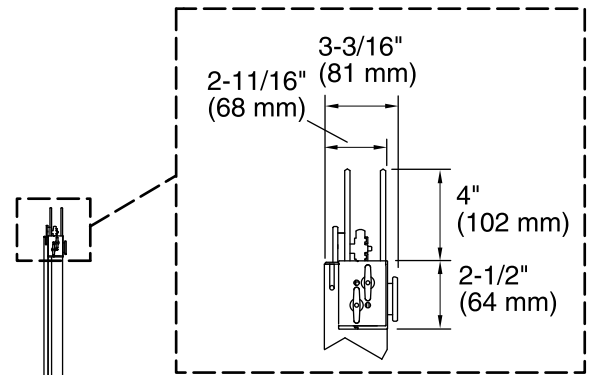

Features

- Frameless design highlights showering area.
- Innovative roller design simplifies installation and provides out-of-plumb adjustability.
- Frameless, 3/8" (10 mm) thick Crystal Clear tempered glass.
- Door tracking system features a hidden, cushioned, center guide for smooth, quiet sliding action.
- Smooth, easy-to-clean wall jambs.
- Contemporary vertical blade handles complete the look of this door.
- CleanCoat® technology creates a barrier between the water and glass to help keep your shower door looking new.

*** Walk-through**

Technical Information

All product dimensions are nominal.

- Installation type: For bath installation
- Opening style: Sliding/Bypass
- Opening Width - Min: 56-5/8" (1438 mm)
- Opening Width - Max: 59-5/8" (1514 mm)
- Walk-through - Min: 24-9/16" (624 mm)
- Walk-through - Max: 27-9/16" (700 mm)
- Glass thickness: 3/8" (10 mm)
- Glass coating: CleanCoat®

Notes

- Install this product according to the installation guide.
- If replacing a shower door, the narrow wall jamb design of this door may not cover the existing shower door holes.
- The vertical opening should be a minimum of 64-1/2" (1638 mm) to allow for installation clearance.