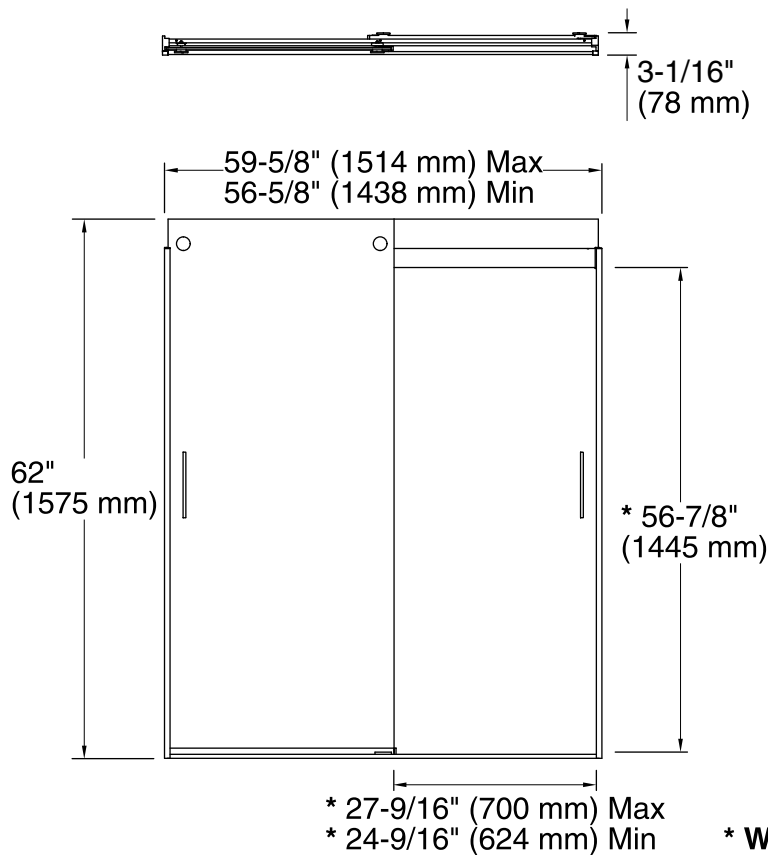

Features

- Frameless design highlights showering area.
- Innovative roller design simplifies installation and provides out-of-plumb adjustability.
- Frameless, 3/8" (10 mm) thick Crystal Clear tempered glass.
- Door tracking system features a hidden, cushioned, center guide for smooth, quiet sliding action.
- Smooth, easy-to-clean wall jambs.
- Contemporary vertical blade handles complete the look of this door.
- CleanCoat® technology creates a barrier between the water and glass to help keep your shower door looking new.

*** Walk-through**

Technical Information

All product dimensions are nominal.

- Installation type: For bath installation
- Opening style: Sliding/Bypass
- Opening Width - Min: 56-5/8" (1438 mm)
- Opening Width - Max: 59-5/8" (1514 mm)
- Walk-through - Min: 24-9/16" (624 mm)
- Walk-through - Max: 27-9/16" (700 mm)
- Glass thickness: 3/8" (10 mm)
- Glass coating: CleanCoat®

Notes

- Install this product according to the installation guide.
- If replacing a shower door, the narrow wall jamb design of this door may not cover the existing shower door holes.
- The vertical opening should be a minimum of 64-1/2" (1638 mm) to allow for installation clearance.